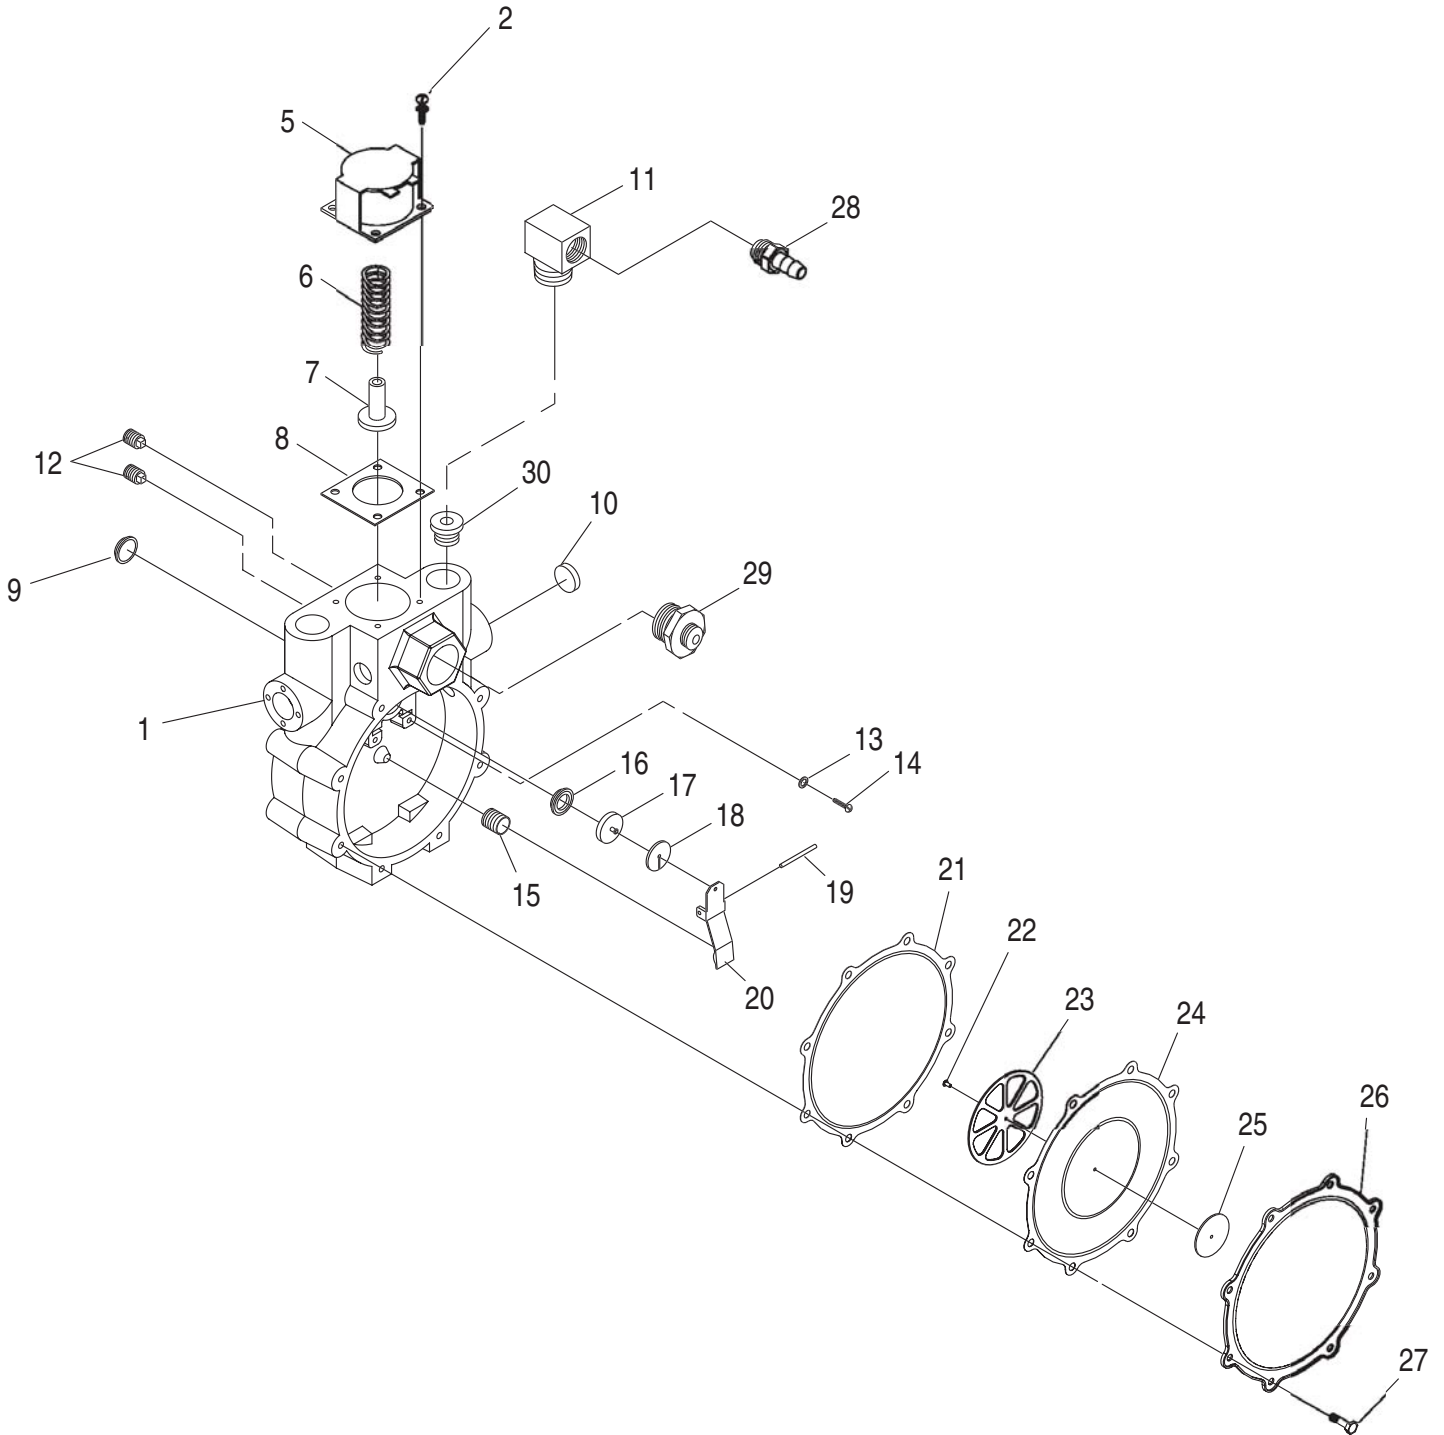

**Section 6 – Exploded Views and Parts Lists**

**PRIMEPACT 50 Recreational Vehicle Generator  
Regulator (Model 02010-2) – Drawing No. 0F1125-C**

**Section 6 – Exploded Views and Parts Lists**  
**PRIMEPACT 50 Recreational Vehicle Generator**  
**Regulator (Model 02010-2) – Drawing No. 0F1125-C**

ITEM	PART NO.	QTY.	DESCRIPTION
1	0D5694	1	CASTING, TWIN REGULATOR HOUSING
2	0F4795	4	SCREW PPHM SEMS M4-0.7 X 10
5	0F5022	1	SOLENOID COIL, 12VDC
6	0C6070	1	SPRING-SOLENOID PLUNGER
7	0C4680	1	PLUNGER LP REG. ASSY
8	0C4647	1	GASKET, SOLENOID
9	0C4643	1	INLET, TWIN REGULATOR NO HOLE
10	0D3973	1	PLUG, EXPANSION 16MM TWINREG
11	0E6183	1	ELBOW 90D STREET 1/2" BRASS
12	072683A	2	PLUG 1/8" NPTF PIPE
13	0D3308	2	WASHER FLAT 3.2MM ID X 10MM OD
14	070728	2	SCREW PFILHM M3-0.5 X 5
15	0C5764A	1	SPRING, REGULATOR 45N/M 29MM
16	0C4643A	1	INLET, TWIN REG 11.11 DIA.
17	0C6066	1	SEAL, INLET REGULATOR
18	0C5968	1	SUPPORT, INLET SEAL
19	0C5759	1	PIN, PIVOT ARM
20	0C5761	1	LEVER, REGULATOR
21	0C6069	1	GASKET, DIAPHRAGM
22	0C6731	1	RIVET .118 X .125 ALUMINUM
23	0C6067	1	SUPPORT, DIAPHRAGM
24	0C4706	1	DIAPHRAGM, TWIN REGULATOR
25	0C6068	1	CAP, DIAPHRAGM SUPPORT
26	0C5762	1	COVER, TWIN REGULATOR
27	045764	8	SCREW HHTT M4-0.7 X 8 BP
28	0C6606	1	BARBED STR 1/2" X 1/2" NPT
29	0E4170	1	CONNECTION 3/4"NPT - 3/8" 45D
30	0C5760	1	JET LP GN220 ENGINE