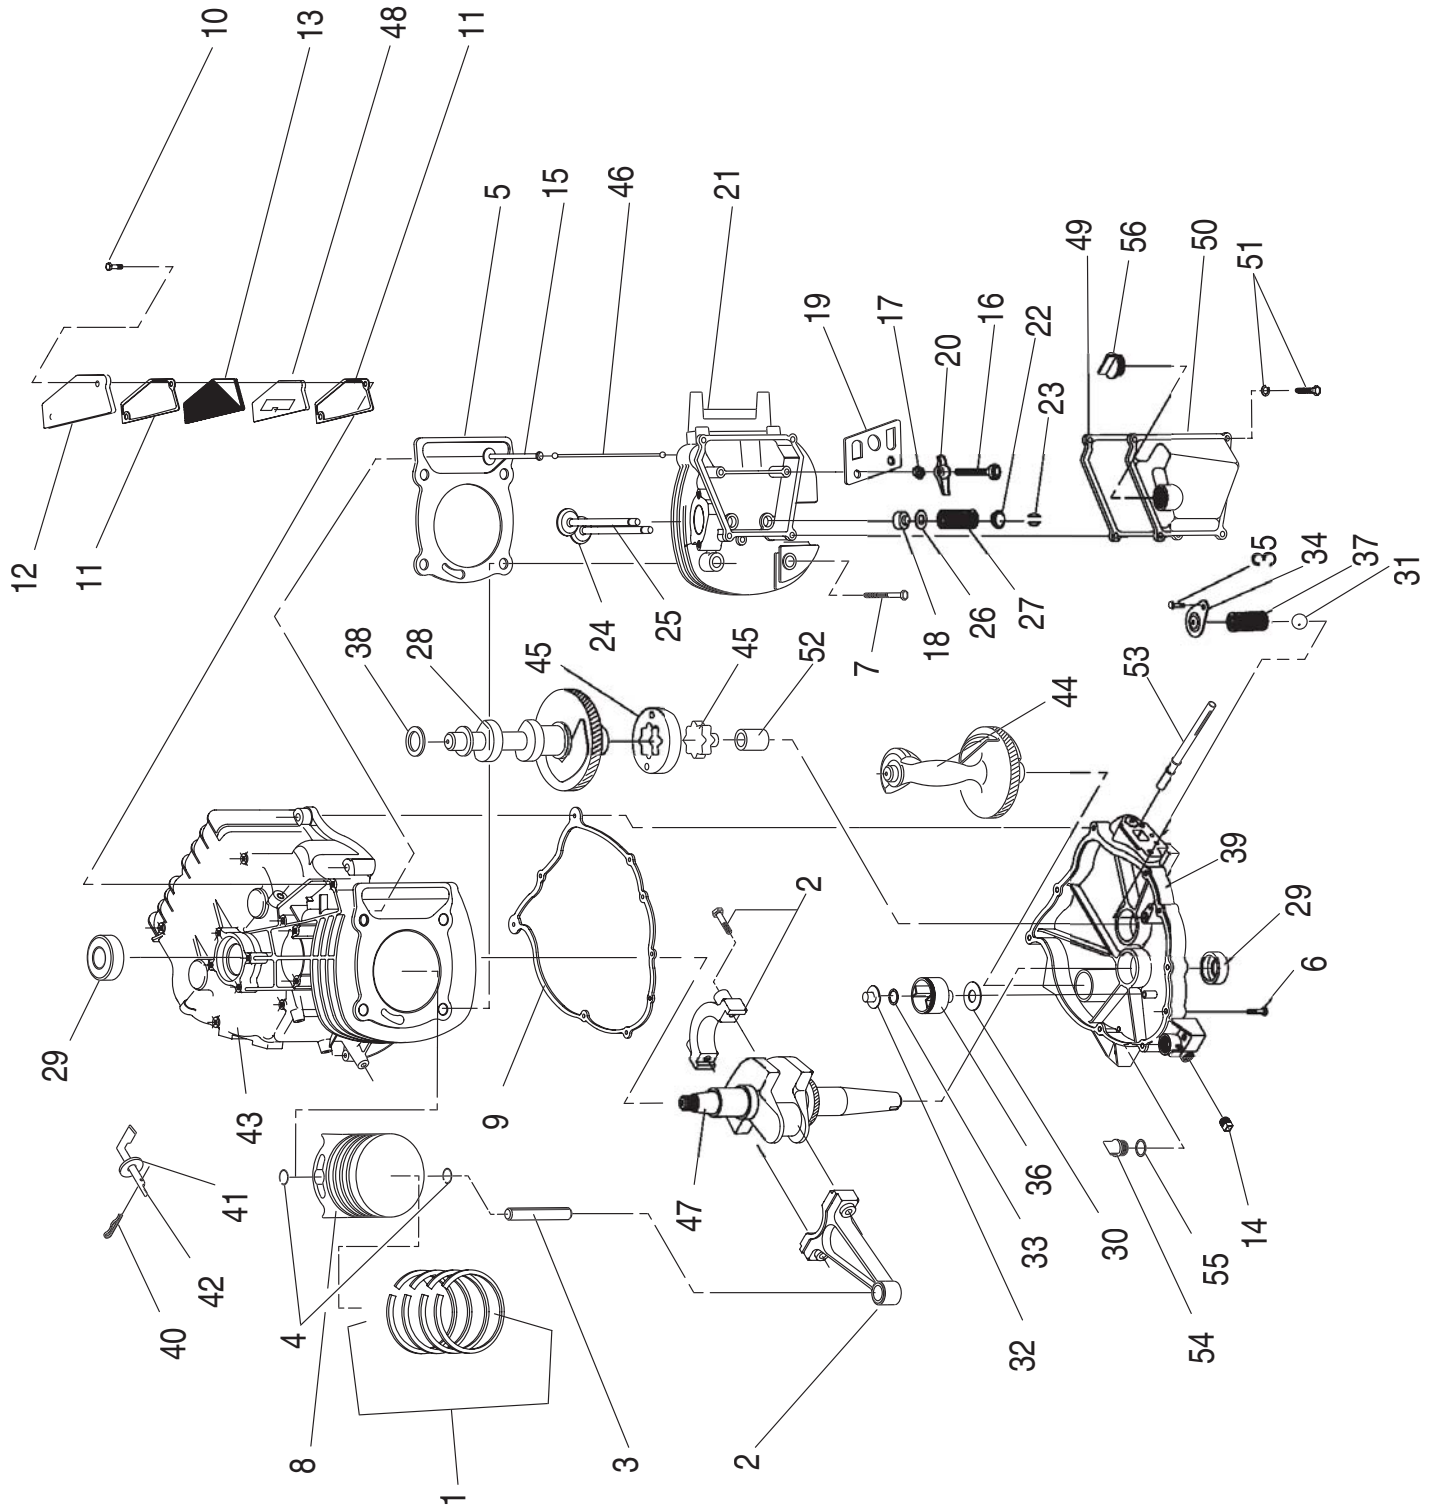

Section 6 – Exploded Views and Parts Lists

PRIMEPACT 50 Recreational Vehicle Generator

GN-410 Engine (Model 02010-2 and 04164-3) – Drawing No. 0E9615

Section 6 – Exploded Views and Parts Lists

PRIMEPACT 50 Recreational Vehicle Generator GN-410 Engine (Model 02010-2 and 04164-3) – Drawing No. 0E9615

ITEM	PART NO.	QTY.	DESCRIPTION
1	021533	1	PISTON RING SET
2	0E3221	1	CONNECTING ROD
3	0E1466	1	PISTON PIN
4	071983	2	PISTON PIN RETAINER
5	021713B	1	CYLINDER HEAD GASKET
6	0A1442	8	FLANGED HEX HD. CAPSCREW M8-1.25 X 42
7	021742	4	M10 1.5 X 105MM HHFL
8	0E2985	1	PISTON
9	076701	1	CRANKCASE GASKET
10	045756	2	M6-1.0 X 10 TAPTITE (THD. FORMING)
11	080308	2	BREATHER GASKET
12	080309	1	BREATHER COVER
13	080338	1	OIL BREATHER SEPARATOR
14	0D4788	1	PIPE PLUG-3/8"
15	083897	2	TAPPET, SOLID
16	072694	2	PIVOT BALL STUD
17	0D3998	2	NUT HEX M8-1.0 G8
18	078672	1	SEAL, VALVE STEM
19	078694	1	PUSH ROD GUIDE PLATE
20	083907	2	ROCKER ARM
21	021714	1	CYLINDER HEAD W/VALVE SEATS AND GUIDES
22	0D2274	2	VALVE SPRING RETAINER
23	086515	4	VALVE SPRING KEEPER
24	086516	1	EXHAUST VALVE
25	086517	1	INTAKE VALVE
26	089673	2	WASHER, VALVE SPRING
27	0C4391	2	VALVE SPRING
28	0A9877	1	CAMSHAFT ASSEMBLY
29	0E3812	2	CRANKSHAFT SEAL
30	076361	1	THRUST WASHER
31	0A5776	1	PRESSURE RELIEF BALL
32	0A7811	1	GOVERNOR SPOOL
33	078645	1	GOVERNOR RETAINER (C-RING)
34	078691	1	COVER, OIL PRESSURE RELIEF
35	074908	1	M5-0.8 X 10MM TAPTITE
36	0A7975	1	GOVERNOR GEAR ASSEMBLY
37	0A5771	1	OIL PRESSURE SPRING
38	0B2104	1	SPRING WASHER
39	0E9667	1	OIL SUMP ASSEMBLY
40	078658	1	GOVERNOR ARM "R" PIN
41	078659	2	THRUST WASHER
42	0A7628	1	GOVERNOR ARM RC45
43	089288C	1	CRANKCASE SUB ASSEMBLY
44	0E3341	1	BALANCER
45	086025	1	SET GEROTOR
46	0D9853B	2	PUSH ROD
47	0E9666	1	CRANKSHAFT ASSEMBLY
48	090747	1	BREATHER VALVE ASSEMBLY
49	0C3150	1	ROCKER COVER GASKET
50	092362	1	ROCKER COVER W/FILL
51	068527	4	M6-1.0 X 20MM HEX HEAD. SCREW. AND LOCKWASHER
52	083921	1	BEARING TUBE SHAFT
53	077158	1	OIL SCREEN PICKUP ASSEMBLY
54	076329	1	OIL FILL PLUG
55	0E0057	1	"O" RING
56	093064	1	OIL FILL CAP ASSEMBLY