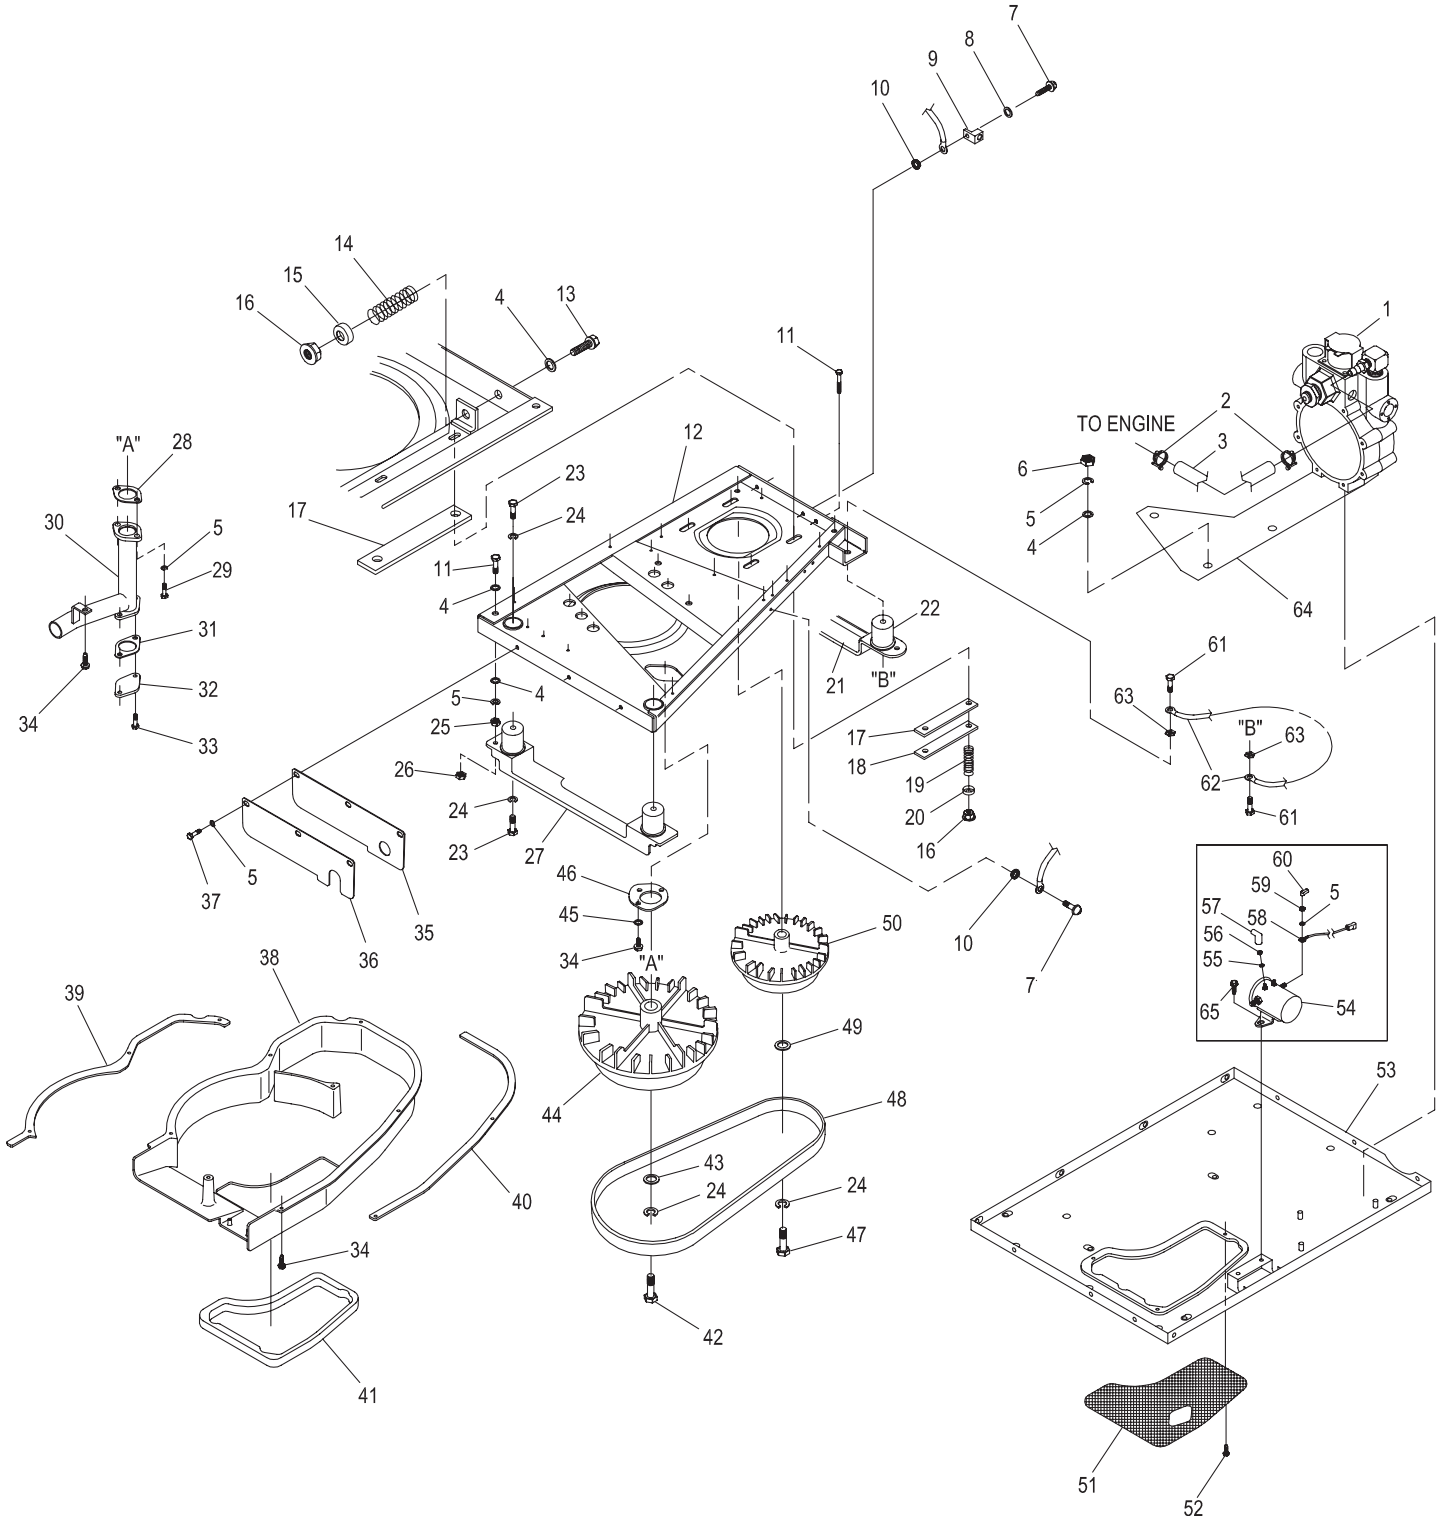

Section 6 – Exploded Views and Parts Lists

PRIMEPACT 50 Recreational Vehicle Generator Base and Pulleys (Model 04164-3) – Drawing No. 0F1124-B

Section 6 – Exploded Views and Parts Lists

PRIMEPACT 50 Recreational Vehicle Generator Base and Pulleys (Model 04164-3) – Drawing No. 0F1124-B

ITEM	PART NO.	QTY.	DESCRIPTION	ITEM	PART NO.	QTY.	DESCRIPTION
1		1	ASSEMBLY REGULATOR (SEE E.V. OF1125)	33	079246	2	SCREW HHC M6-1.0 X 16MM W/ LOCK WASHER
2	057822	2	#8 HOSE CLAMP	34	056893	12	SCREW CRIMPTITE #10-24 X 1/2"
3	074994	16"	HOSE, 1/2" I.D. PETROLEOM	35	0A8407	1	GASKET, BLOWER SIDE
4	022145	8	WASHER FLAT 5/16"- M8	36	0A8531	1	PLATE, BLOWER SIDE
5	022129	12	WASHER LOCK M8 - 5/16"	37	039253	3	SCREW HHC M8-1.25 X 20MM
6	045771	3	NUT HEX M8-1.25	38	0C1320	1	HOUSING, BLOWER
7	066849	2	SCREW, TAPTITE M5-0.8 X 16MM LONG	39	0A8010	1	GASKET, BLOWER HOUSING
8	022473	1	WASHER FLAT 1/4" - M6	40	0A8010A	1	GASKET, BLOWER HOUSING
9	062684	1	GROUNDING LUG	41	0A8726	1	GASKET, BLOWER / PAN
10	0A8475	2	LOCK WASHER SPECIAL #10	42	0A8250	1	CAPSCR., HEX HD. 3/8"-24 X 2"
11	077603	2	SAFETY BOLT SCREW HHC 5/16"-18 X 3.5"	43	022131	1	WASHER FLAT 3/8"- M10
12	0C2368	1	BASE, MOUNTING	44	075224B	1	PULLEY, ENGINE
13	051730	2	SCREW HHC M8-1.25 X 60MM	45	23897	3	WASHER FLAT #10
14	029459	2	SPRING, BELT TENSION	46	0A6858	1	GASKET, COLLECTOR PAN
15	075215	2	WASHER, SPRING CENTER	47	042633	1	SCREW HHC 3/8"-24 X 1"
16	052858	6	NUT TOP LOCK FL M8-1.25	48	075216	1	BELT (POLY V 4L)-40"
17	073146	4	SLIDE (NYLON)	49	049451	1	WASHER, PULLEY RETAINER
18	075209	2	SUPPORT, NYLON SLIDE	50	073106B	1	PULLEY, ALT.
19	075242	4	SPRING, GENERATOR MOUNT	51	0A8694	1	SCREEN, SLIDE PAN
20	075237	4	WASHER, SPRING RETAINER	52	063036	3	SCREW CRIMPTITE #8-18 X 1/4"
21	0A6479	1	SKID, RUBBER MOUNT	53	0A8594	1	PAN, SLIDE
22	046911	4	MOUNT, (RUBBER)	54	0D1227	1	STARTER CONTACTOR
23	025017	6	SCREW HHC 3/8"-16 X 1/2"	55	022152	2	WASHER LOCK #10
24	022237	6	WASHER LOCK 3/8"	56	022158	2	NUT HEX #10-32
25	022259	2	NUT HEX 5/16"-18	57	0D1741	2	BOOT, STARTER CONTACTOR
26	081105	2	NUT FLANGE 5/16"-18	58	0742600131	1	STARTER CABLE
27	0A8614	1	SKID, RUBBER MOUNT	59	024114	2	NUT HEX 5/16"-24
28	090239	1	GASKET, EXHAUST MANIFOLD	60	075763A	1	BOOT, BATTERY CABLE
29	040976	2	SCREW SHC M8-1.25 X 20MM	61	023152	2	SCREW HHC 3/8"-16 X 3/4"
30	0A8341	1	MANIFOLD, EXHAUST	62	053407	1	GROUND CABLE
31	077643	1	EXHAUST PIPE GASKET	63	0A4456	2	WASHER LOCK SPECIAL 3/8"
32	090859	1	EXHAUST COVER PLATE	64	0E9193	1	BRACKET, LP REGULATOR
				65	0A2110	2	SCREW, SWAGE 1/4-28 X 1/2"