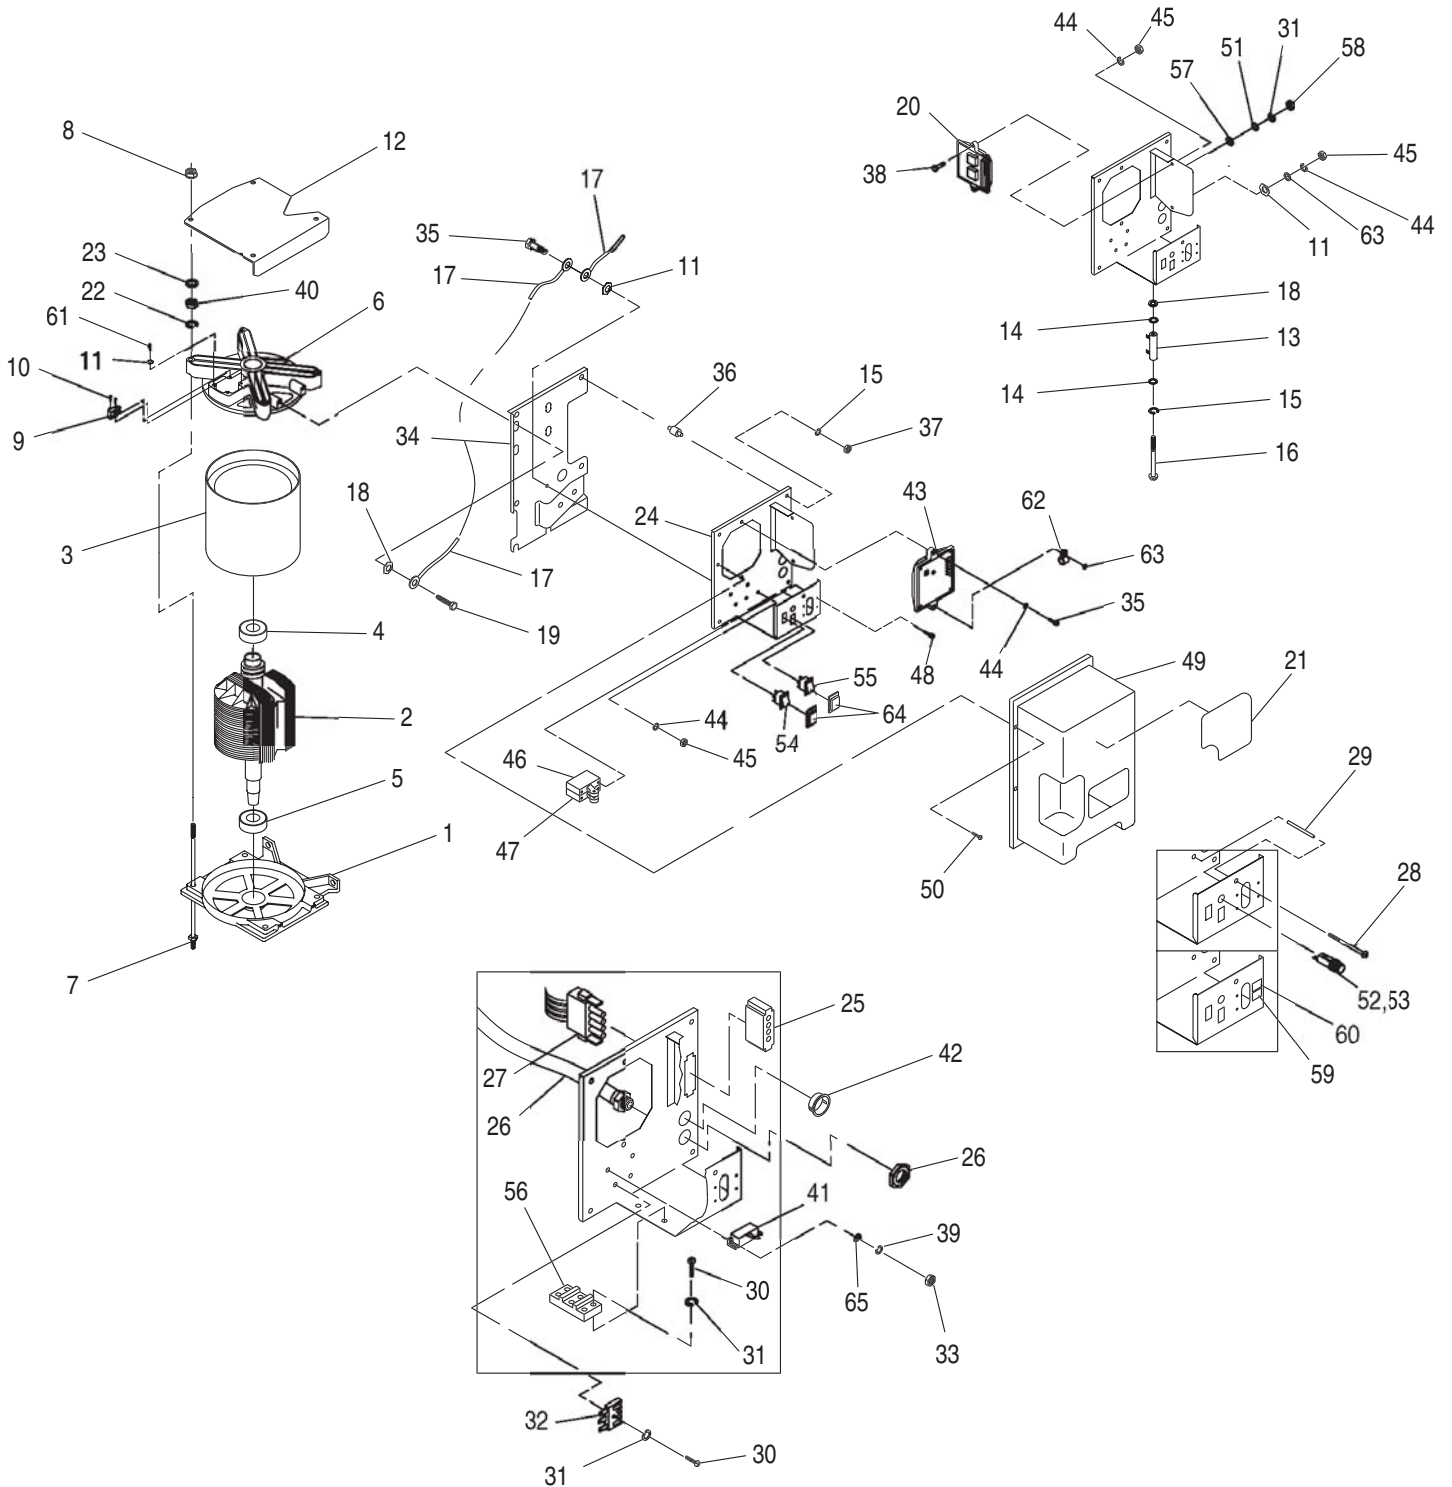

Section 6 – Exploded Views and Parts Lists

**PRIMEPACT 50 Recreational Vehicle Generator
Alternator and Panel (Model 04164-3) – Drawing No. 0D1776-D**

Section 6 – Exploded Views and Parts Lists

PRIMEPACT 50 Recreational Vehicle Generator Alternator and Panel (Model 04164-3) – Drawing No. 0D1776-D

ITEM	PART NO.	QTY.	DESCRIPTION	ITEM	PART NO.	QTY.	DESCRIPTION
1	0C9675	1	LOWER BEARING CARRIER	34	086317A	1	PANEL SUPPORT BRACKET
2	0A5649H	1	ROTOR ASSEM.	35	075235	3	M5-0.8 X 30 LG. CAPSCREW
3	0A5646H	1	STATOR ASSEM.	36	082737	4	VIBRATION MOUNT
4	073159	1	BALL BEARING	37	049813	4	M6-1.0 HEX NUT
5	031971	1	BALL BEARING	38	055440	2	M5-08 X 25 LG. HEX HD. CAPSCR.
6	0C9674	1	UPPER BEARING CARRIER	39	043182	2	M3-LOCK WASHER
7	0A6529	4	STUD-STATOR	40	045771	4	HEX NUT, M8
8	052858	4	M8-1.25 FLANGE LOCK NUT	41	053623	1	C/BREAKER 2.5A.-ON
9	066386	1	BRUSH HOLDER	42	023484S	1	BUSHING
10	066849	3	M5-0.8 X 16 LG. TAPTITE	43	083049	1	REGULATOR VOLTAGE
11	0A8475	3	SPECIAL LOCK WASHER, M5	44	022152	5	LOCKWASHER, #10
12	0C3818	1	GENERATOR TOP HOUSING	45	051716	3	M5-0.8 HEX NUT
13	075234	1	RESISTOR1R 5% 25 WLVG	46	090144	1	C/BREAKER 20A.
14	022473	2	¼" M6-FLAT WASHER	47	090145	1	C/BREAKER 30A. ALL UNITS
15	022097	5	¼" M6-LOCK WASHER	48	025105	4	#6-32 SCREW W/LOCK WASHER
16	055816	1	M6-1.0 X 70 LG. CAPSCREW	49	086315	1	PANEL COVER
17	090141	2	GROUND CABLE	50	090734	4	M4-0.7 X 12 LG. CAPSCR.W/LOCK- WASHER & FLAT WASHER
18	0A1658	2	SPECIAL LOCK WASHER, M6	51	022985	1	#6-FLAT WASHER
19	074906	4	M6-1.0 X 20 LG. TAPTITE	52	032300	1	FUSE HOLDER
20	094039	1	CONTROLLER P.C.B.	53	022676	1	FUSE AGC-15A.
21	0E9881	1	DECAL, UNIT	54	087798	1	SWITCH S.P.D.T. (START-STOP)
22	022129	4	5/16" -M8 LOCK WASHER	55	092113	1	SWITCH S.P.D.T.-(FUEL PUMP)
23	027756	4	NYLON WASHER	56	075210A	1	TERMINAL BLOCK
24	086316	1	PANEL SHEET METAL	57	0A8475A	1	SPECIAL LOCK WASHER, M4
25	053650	1	4-PIN CONNECTOR	58	051715	1	M4-0.7 HEX NUT
26	0C4258	1	CONDUIT ASSEMBLY	59	090157	1	DECAL, CB RATING 30A.
27	075244	1	ASSEMBLY, REMOTE CABLE	60	090156	1	DECAL, CB RATING 20A.
28	094071	1	M5-.08 X 110 LG. PPHMS	61	074908	2	M5-0.8 X 10 LONG TAPTITE
29	094070	1	SPACER-PLASTIC	62	031791	1	CLAMP, HOSE
30	075476	3	M4-0.7 X 16 LG. CAPSCREW	63	023897	2	#10/ M5-FLAT WASHER
31	022264	4	#8/ M4-LOCK WASHER	64	0D2724	2	BOOT, ROCKER SWITCH
32	065795	1	BATTERY CHARGE RECTIFIER	65	031879	2	WASHER FLAT #4
33	090987	2	M3-0.5 X 12 LG. PPHMS