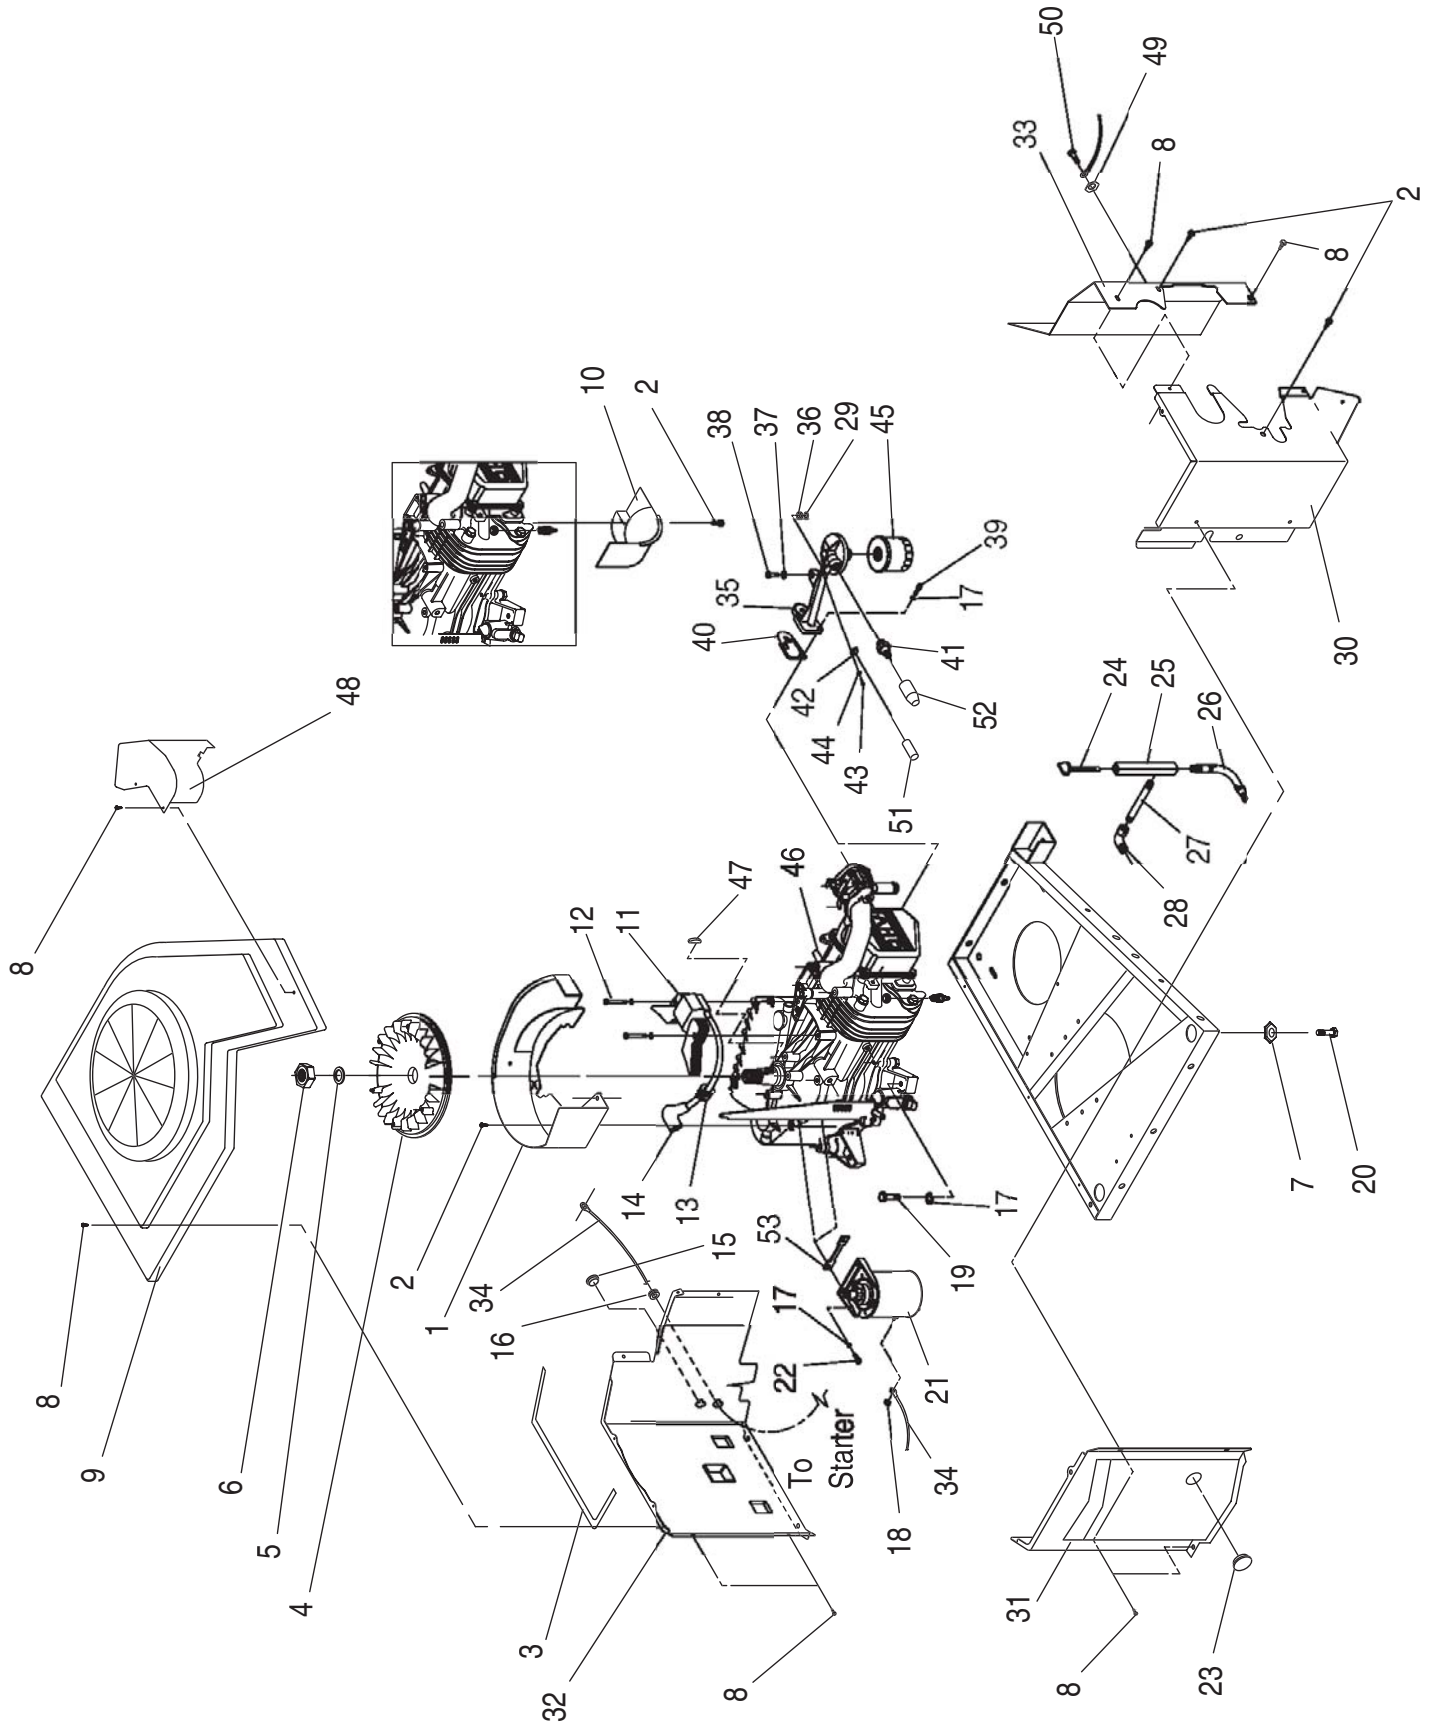

Section 6 – Exploded Views and Parts Lists

PRIMEPACT 50 Recreational Vehicle Generator

Engine Sheet Metal (Model 02010-2 and 04164-3) – Drawing No. 0D1760-E

Section 6 – Exploded Views and Parts Lists

PRIMEPACT 50 Recreational Vehicle Generator Engine Sheet Metal (Model 02010-2 and 04164-3) – Drawing No. 0D1760-E

ITEM	PART NO.	QTY.	DESCRIPTION
1	0A4323	1	SCROLL, FLYWHEEL
2	045756	8	SCREW, TAPTITE M6-1.0 X 10MM
3	029289	2.5 FT.	FOAM TAPE
4	SRV 091222D	1	FLYWHEEL
5	067198N	1	WASHER, BELLVILLE M20 X 2.2
6	067890	1	NUT, M20 X 1.5, FLYWHEEL
7	0A4456	1	3/8" SPECIAL LOCK WASHER
8	056893	21	SCREW, CRIMPTITE #10-24 X 0.5"
9	0A6358	1	COVER, TOP FLYWHEEL
10	091646	1	DEFLECTOR, EXHAUST PORT
11	092572	1	ASSEMBLY, IGNITION COIL
12	092079	2	SCREW, TAPTITE M6-1.0 X 25MM
13	022717A	1	GROMMET, RUBBER
14	073132	1	BOOT, SPARK PLUG
15	061669	1	PLUG, BUTTON 3/4"
16	089685	2	GROMMET, RUBBER
17	022129	6	LOCK WASHER-M8
18	049813	1	NUT, HEX M6-1.0
19	057821	2	CAPSCR, HEX HD M8-1.25 X 40MM
20	059637	2	SCREW, TAPTITE 3/8"-16 X 0.75"
21	0D9004A	1	ASSY, STATER MOTOR
22	059985	2	SOCKET HD. CAPSCR., M8-1.25 X 45MM
23	025034	1	PLUG, BUTTON 1-1/16"
24	0A8875	1	ASSEMBLY, DIPSTICK & CAP
25	0A7299	1	OIL DRAIN/DIPSTICK TUBE
26	0A9539	1	OIL DRAIN HOSE ASSEMBLY
27	0A7838	1	PIPE NIPPLE, 3/8" X 8" LG.
28	038593	1	BRASS STREET ELBOW, 3/8"
29	022473	1	FLAT WASHER, 1/4"-M6
30	0A6357	1	WRAPPER, ENGINE SPARK PLUG
31	0A6360	1	WRAPPER, STARTER SIDE
32	0A6489	1	WRAPPER, REAR GEAR CASE
33	0A6359	1	WRAPPER, CARB. SIDE
34	131-074260	1	ASSEMBLY, WIRE-STARTER (#16)
35	090892	1	SUPPORT, OIL FILTER
36	091159	1	BUSHING, RUBBER
37	091160	1	WASHER, RUBBER
38	091161	1	BOLT, SHOULDER-M6-1.0 X 15MM
39	049821	2	BOLT, SOCKET HD. CAPSCR.-M8-1.25 X 30MM
40	086999	1	GASKET, OIL FILTER SUPPORT
41	0A8584	1	SWITCH, OIL PRESSURE-10 PSI
42	075281	1	SWITCH, OIL TEMPERATURE
43	0C1085	2	SCREW, PHILIPS PAN HD. MACH.-M3-0.5 X 8MM
44	043182	2	LOCK WASHER-M3
45	070185B	1	FILTER, OIL
46	0E9649	1	ENGINE, LONG BLOCK-GN410VSRV
47	082774	1	KEY, WOODRUFF 4 X 19 DIA.
48	0C2308	1	COVER, CARB.
49	0A1658	1	SPECIAL LOCK WASHER, M6
50	090388	1	TAPTITE, M6-1.00 X 12MM
51	075474A	1	BOOT, TEMPERATURE SWITCH
52	0D1624	1	BOOT, OIL PRESSURE SWITCH
53	0C4373	1	SPACER, ENDFRAME