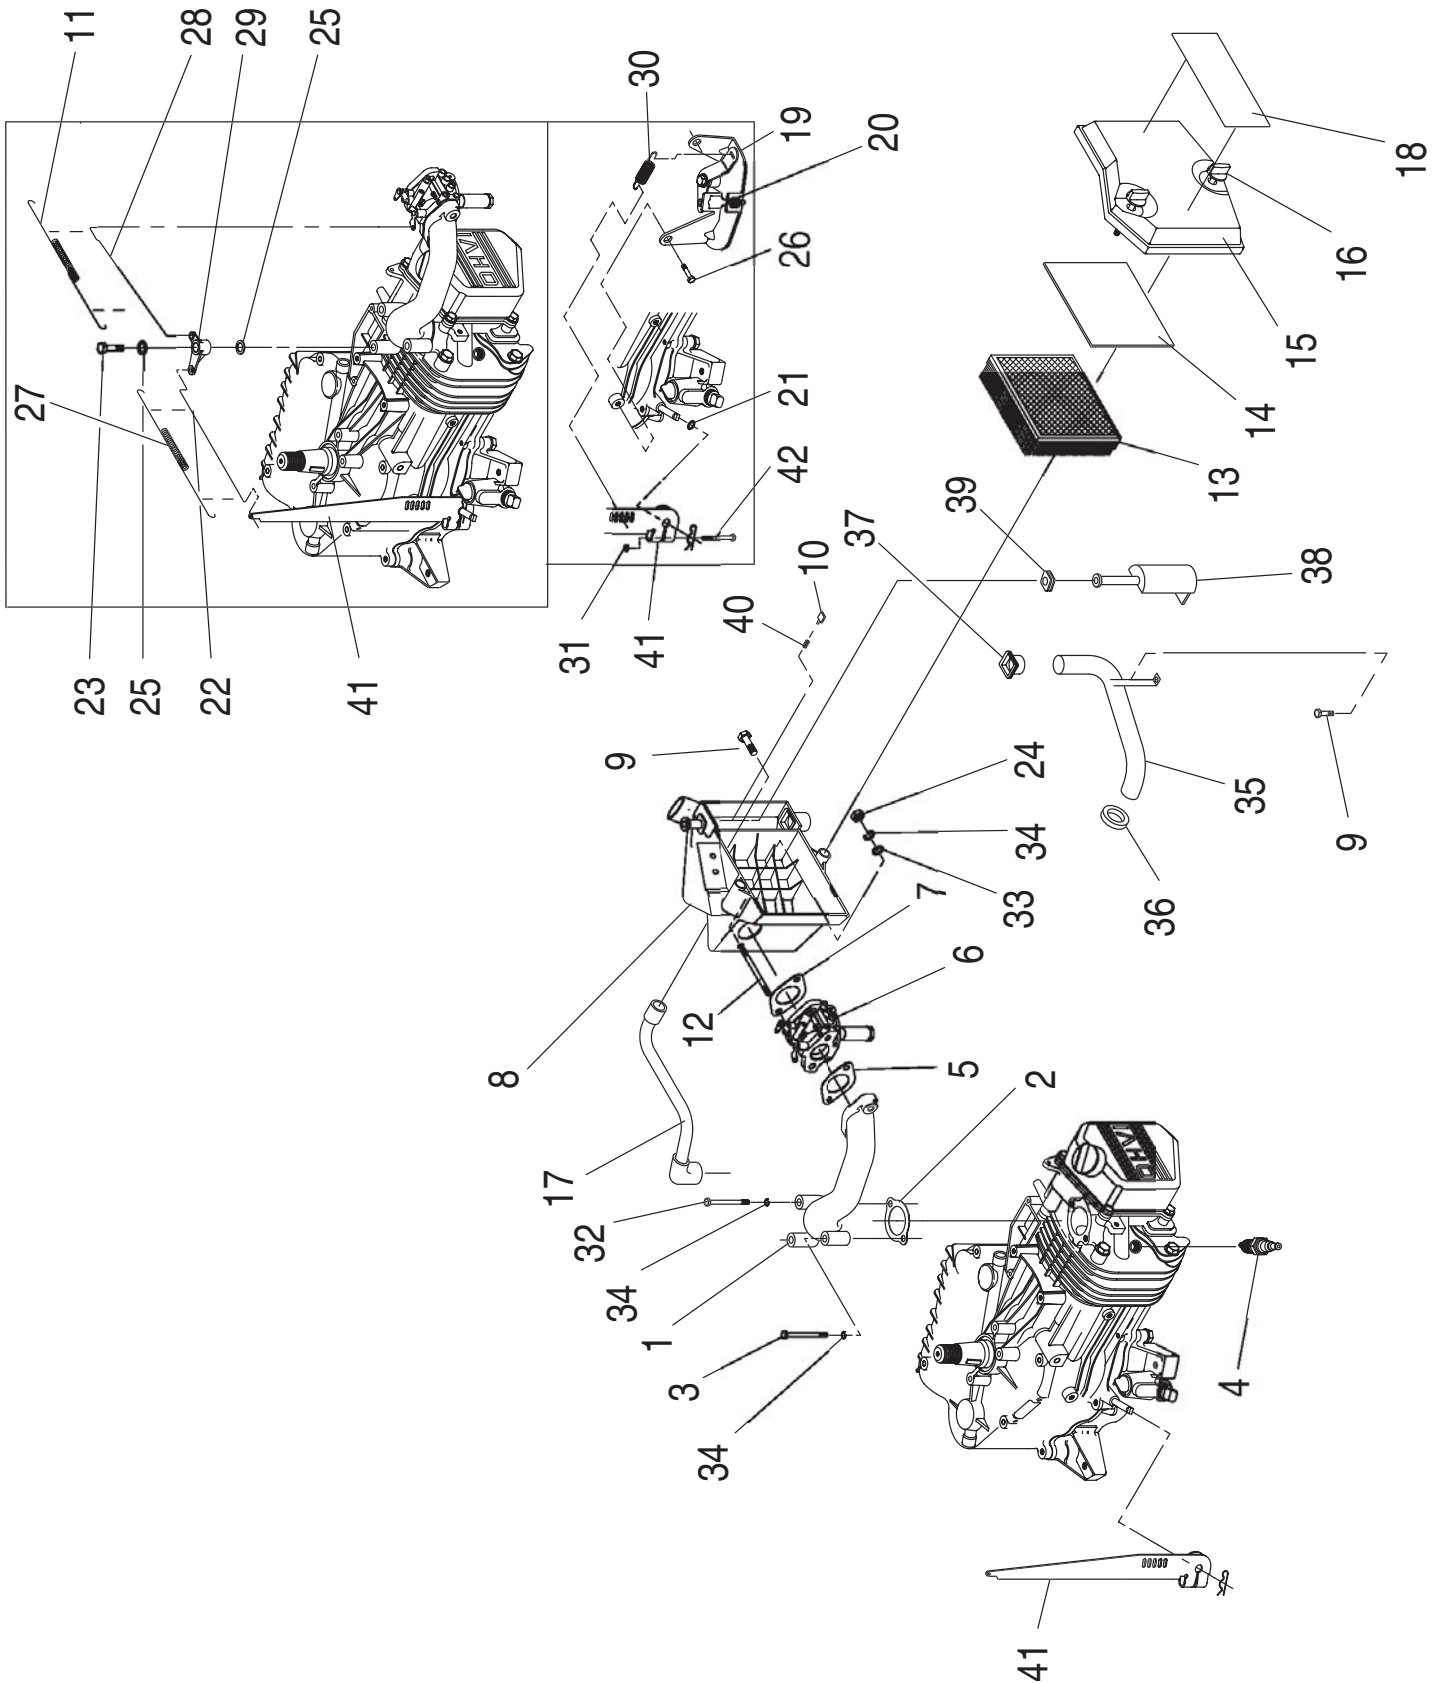

Section 6 – Exploded Views and Parts Lists

PRIMEPACT 50 Recreational Vehicle Generator GN-410 Engine (Model 02010-2 and 04164-3) – Drawing No. 0E9615

ITEM	PART NO.	QTY.	DESCRIPTION
1	021533	1	PISTON RING SET
2	0E3221	1	CONNECTING ROD
3	0E1466	1	PISTON PIN
4	071983	2	PISTON PIN RETAINER
5	021713B	1	CYLINDER HEAD GASKET
6	0A1442	8	FLANGED HEX HD. CAPSCREW M8-1.25 X 42
7	021742	4	M10 1.5 X 105MM HHFL
8	0E2985	1	PISTON
9	076701	1	CRANKCASE GASKET
10	045756	2	M6-1.0 X 10 TAPTITE (THD. FORMING)
11	080308	2	BREATHER GASKET
12	080309	1	BREATHER COVER
13	080338	1	OIL BREATHER SEPARATOR
14	0D4788	1	PIPE PLUG-3/8"
15	083897	2	TAPPET, SOLID
16	072694	2	PIVOT BALL STUD
17	0D3998	2	NUT HEX M8-1.0 G8
18	078672	1	SEAL, VALVE STEM
19	078694	1	PUSH ROD GUIDE PLATE
20	083907	2	ROCKER ARM
21	021714	1	CYLINDER HEAD W/VALVE SEATS AND GUIDES
22	0D2274	2	VALVE SPRING RETAINER
23	086515	4	VALVE SPRING KEEPER
24	086516	1	EXHAUST VALVE
25	086517	1	INTAKE VALVE
26	089673	2	WASHER, VALVE SPRING
27	0C4391	2	VALVE SPRING
28	0A9877	1	CAMSHAFT ASSEMBLY
29	0E3812	2	CRANKSHAFT SEAL
30	076361	1	THRUST WASHER
31	0A5776	1	PRESSURE RELIEF BALL
32	0A7811	1	GOVERNOR SPOOL
33	078645	1	GOVERNOR RETAINER (C-RING)
34	078691	1	COVER, OIL PRESSURE RELIEF
35	074908	1	M5-0.8 X 10MM TAPTITE
36	0A7975	1	GOVERNOR GEAR ASSEMBLY
37	0A5771	1	OIL PRESSURE SPRING
38	0B2104	1	SPRING WASHER
39	0E9667	1	OIL SUMP ASSEMBLY
40	078658	1	GOVERNOR ARM "R" PIN
41	078659	2	THRUST WASHER
42	0A7628	1	GOVERNOR ARM RC45
43	089288C	1	CRANKCASE SUB ASSEMBLY
44	0E3341	1	BALANCER
45	086025	1	SET GEROTOR
46	0D9853B	2	PUSH ROD
47	0E9666	1	CRANKSHAFT ASSEMBLY
48	090747	1	BREATHER VALVE ASSEMBLY
49	0C3150	1	ROCKER COVER GASKET
50	092362	1	ROCKER COVER W/FILL
51	068527	4	M6-1.0 X 20MM HEX HEAD. SCREW. AND LOCKWASHER
52	083921	1	BEARING TUBE SHAFT
53	077158	1	OIL SCREEN PICKUP ASSEMBLY
54	076329	1	OIL FILL PLUG
55	0E0057	1	"O" RING
56	093064	1	OIL FILL CAP ASSEMBLY

Section 6 – Exploded Views and Parts Lists

**PRIMEPACT 50 Recreational Vehicle Generator
Engine Accessories (Model 04164-3) – Drawing No. 0F1135**