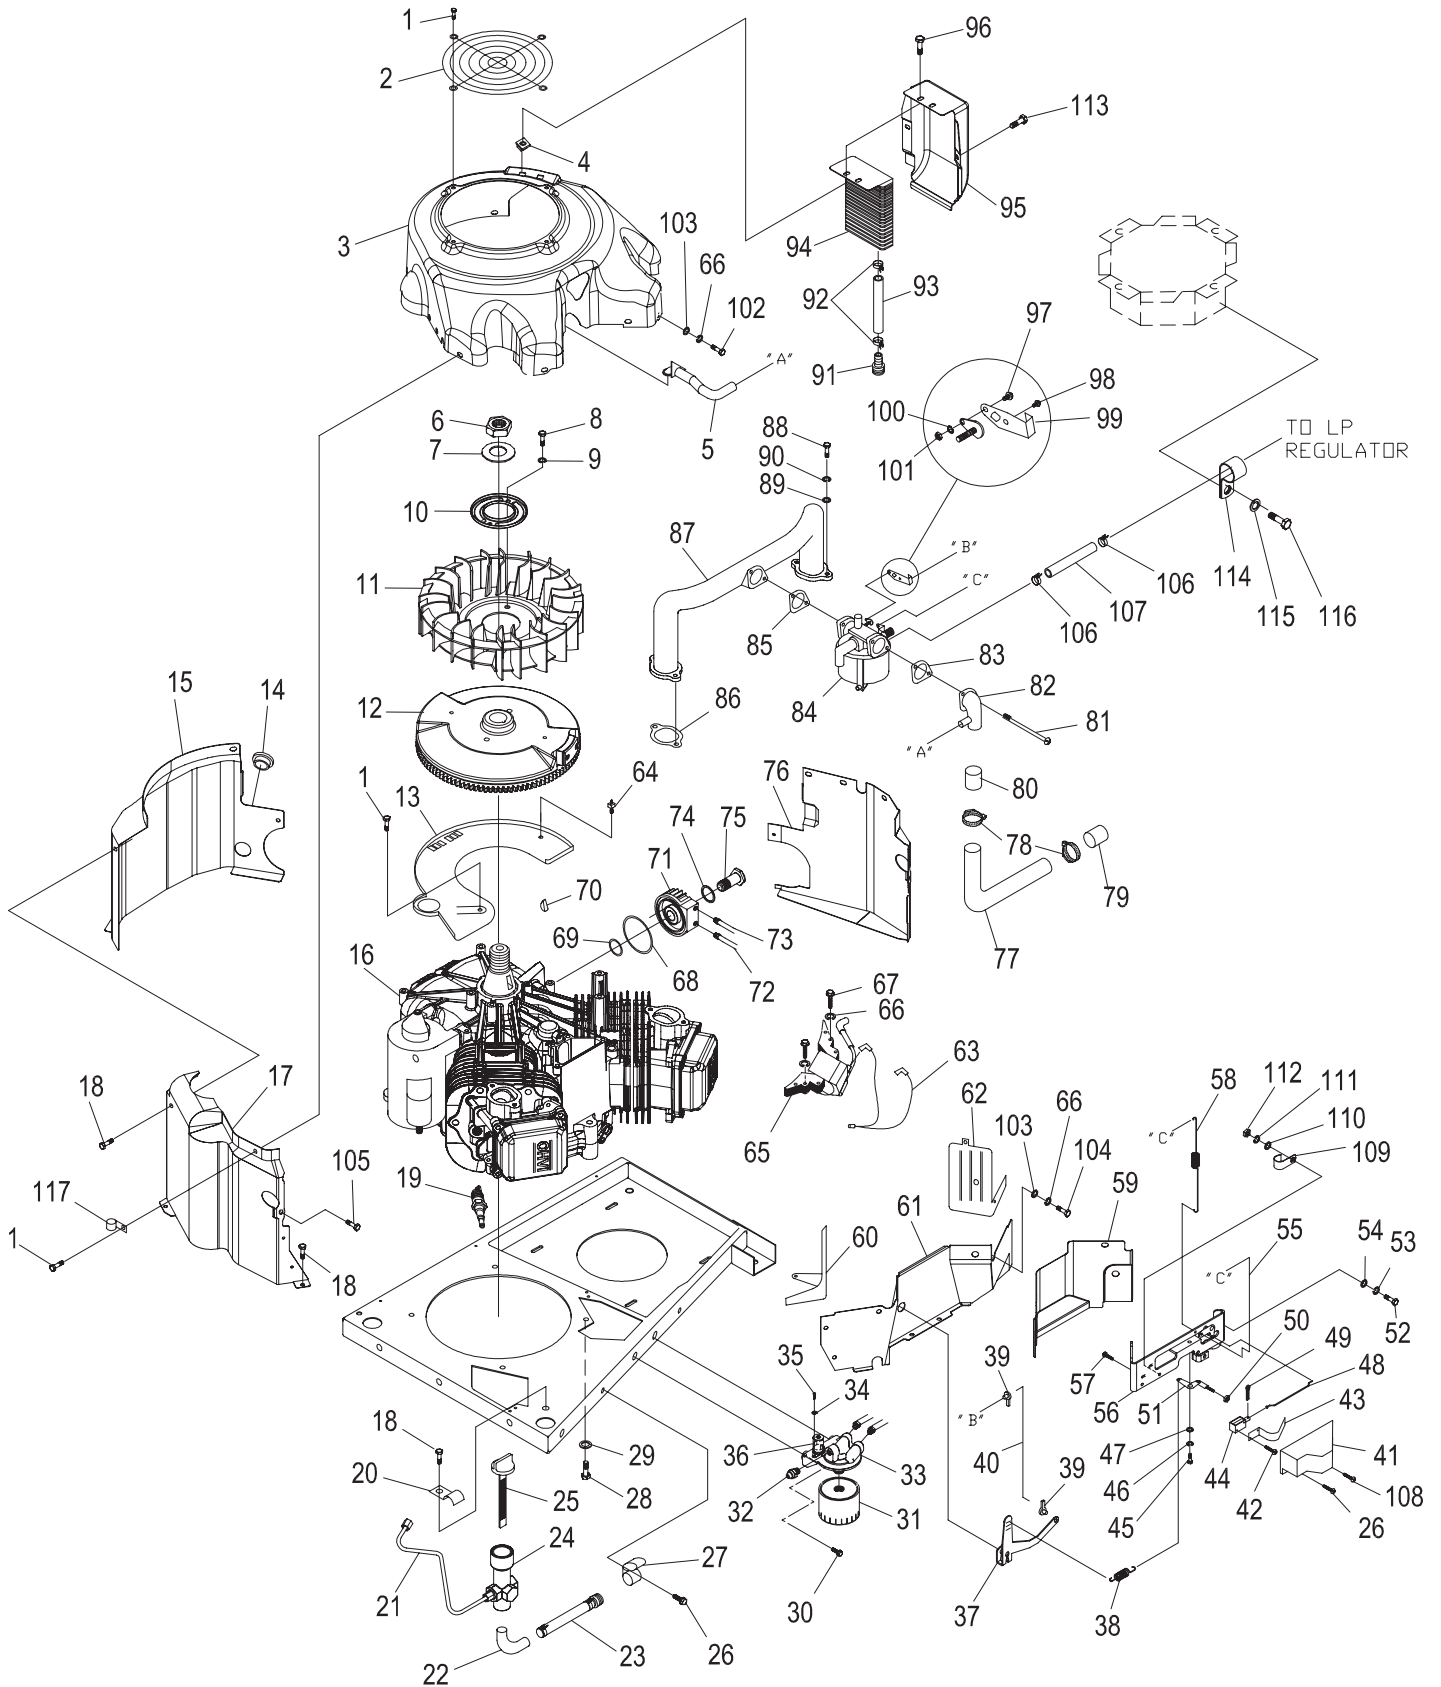

Section 9 – Exploded Views and Parts Lists

**QUIETPACT 50 and 70 Recreational Vehicle Generators
Sheet Metal – Drawing No. 0F1996-B**

Section 9 – Exploded Views and Parts Lists
QUIETPACT 50 and 70 Recreational Vehicle Generators
Sheet Metal – Drawing No. 0F1996-B