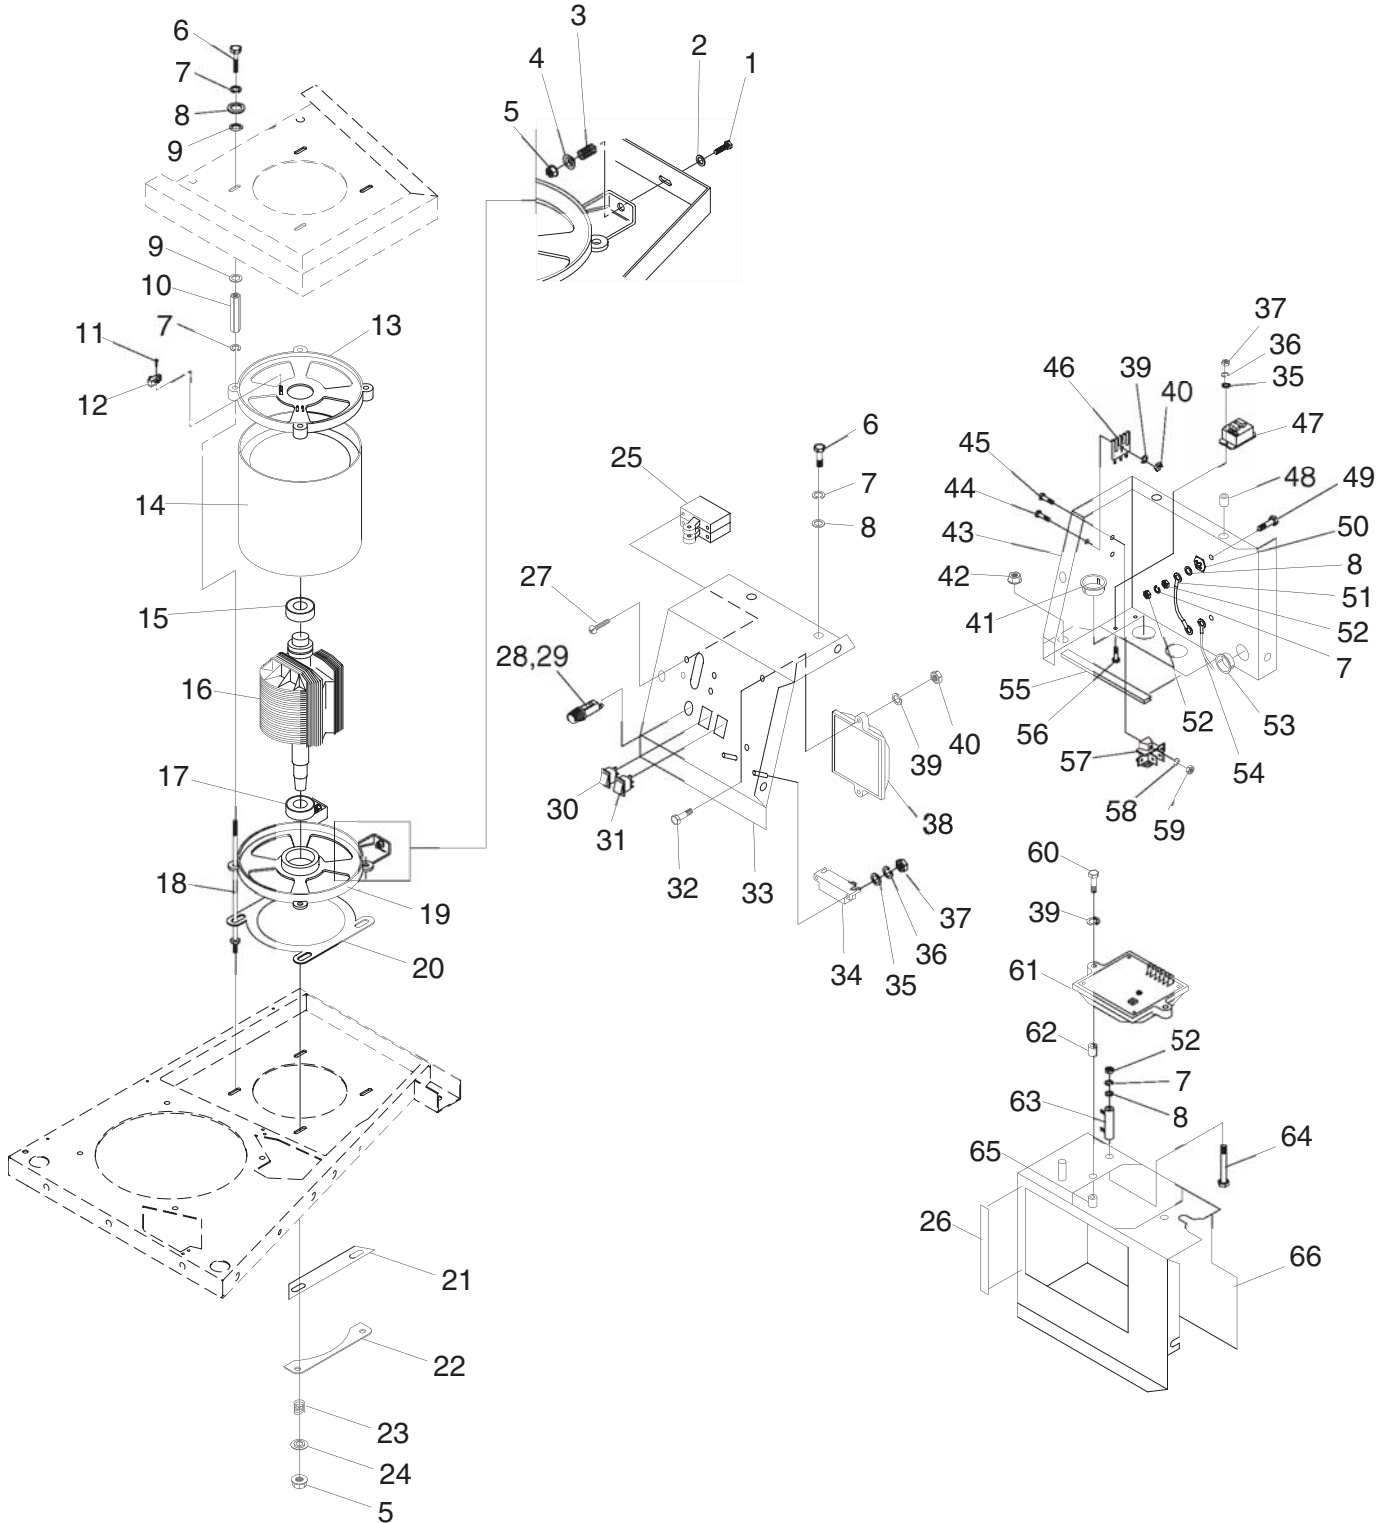

Section 9 – Exploded Views and Parts Lists

**QUIETPACT 50 and 70 Recreational Vehicle Generators
Control Panel – Drawing No. 0E1701**

Section 9 – Exploded Views and Parts Lists
QUIETPACT 50 and 70 Recreational Vehicle Generators
Control Panel – Drawing No. 0E1701

ITEM	PART NO.	QTY.	DESCRIPTION	ITEM	PART NO.	QTY.	DESCRIPTION
1	0C2375	2	SCREW HHC M8-1.25 X 90 G8.8	34	054502	1	CIRCUIT BREAKER 3 X 1
2	022145	2	WASHER FLAT 5/16-M8 ZINC	35	031879	4	WASHER FLAT #4 ZINC
3	029459	2	TENSION SPRING	36	043182	4	WASHER LOCK M3
4	075215	2	WASHER, SPRING CENTER	37	051714	4	NUT HEX M3-0.5 G8 YEL CHR
5	052858	6	NUT LOCK FL M8-1.25	38	092234	1	ASSY POTTED RV CNTL
6	047411	7	SCREW HHC M6-1.0 X 16 G8.8	39	049226	5	WASHER LOCK M5
7	022097	13	WASHER LOCK M6-1/4	40	051716	3	NUT HEX M5-0.8 G8 YEL CHR
8	022473	10	WASHER FLAT 1/4-M6 ZINC	41	023484R	2	BUSHING SNAP
9	080925	8	WASHER NYLON .404	42	0D3700	1	NUT FLANGE M6-1.0 NYLOK
10	0D9921	4	STANDOFF, 1/2" HEX	43	0D9378	1	PANEL, BOTTOM CONTROL
11	066849	2	SCREW HHTT M5-0.8 X 16	44	052619	1	SCREW HHC M5-0.8 X 20 G8.8
12	066386	1	ASSY, BRUSH HOLDER	45	075476	2	SCREW PPHM M4-0.7 X 16
13	0C9674	1	BEARING CARRIER, UP	46	065795	1	RECTIFIER-BATTERY CHARGE
14	0E1697H	1	STATOR ASSEMBLY (5.0 KW-50 Hz ONLY)	47	0C2174	1	RELAY 12V 25A SPST
	0E1698H	1	STATOR ASSEMBLY (7.0 KW-50 Hz ONLY)	48	092120	4	NUT LOCK TRIC M6 X 1.0 Y/ZNC
15	073159	1	BEARING BALL	49	049721	2	SCREW HHC M6-1.0 X 35 G8.8 BLK
16	080095H	1	ROTOR ASSEMBLY (5.0 KW-50 Hz ONLY)	50	0A1658	2	WASHER LOCK SPECIAL 1/4"
	073163H	1	ROTOR ASSEMBLY (7.0 KW-50 Hz ONLY)	51	0742600146	1	WIRE ASM GRD STD CONN.
17	031971	1	BEARING	52	049813	4	NUT HEX M6 X 1.0 G8 YEL CHR
18	077006	4	STUD,RV STATOR D/C	53	023484D	1	BUSHING SNAP SB-875-11
19	0C9675	1	BEARING CARRIER, LOW	54	0742600151	1	GROUND WIRE C/PNL TO STUD
20	0A5351	1	NYLON SLIDE	55	084867	1	RUBBER U-CHANNEL
21	073146	2	SLIDE, NYLON	56	043181	2	SCREW PHM M3-0.5 X 10MM
22	0C1878	2	SUPPORT, SLIDE	57	075210A	1	BLOCK, 1 POSITION
23	075242	4	SPRING, GEN. MOUNT	58	022264	2	WASHER LOCK #8-M4
24	075237	4	WASHER, SPRING CENTER	59	051715	2	NUT HEX M4-0.7 G8 YEL CHR
25	074968	1	CIRCUIT BREAKER 25 X 2 (5.0 KW-50 Hz ONLY)	60	0C7605	2	SCREW HHC M5-0.8 X 60 G8.8
	082081	1	CIRCUIT BREAKER 30 X 2 (7.0 KW-50 Hz ONLY)	61	083049	1	ASY POTTED REG W/FIN
26	029451A	2.3 FT.	TAPE, 1/2" X 1/16" CLOSED CELL	62	089047	2	SPACER .25 X .43 X .55 ST/ZNC
27	025105	4	SCREW RHM 6-32 X 1/4 SIMS	63	075234	1	RESISTOR WW LUG 1R 5% 25W
28	0A9611	1	FUSE 7.5 AMP	64	0A2053	1	SCREW HHC M6-1.0 X 65 G8.8
29	032300	1	HOLDER FUSE	65	058000K	2	NUT TRIC M5 X .8
30	092113	1	SWITCH SPDT ON-MOM-ON	66	0D8941	1	COMPARTMENT, AIR BOX
31	087798	1	SWITCH 6A SPDT	67	0E1375	1	WIRE ASS'Y STARTER TO C/PNL (NOT SHOWN)
32	055440	2	SCREW HHC M5-0.8 X 25 G8.8	68	0E0583	1	WIRE HARNESS, QP RV (NOT SHOWN)
33	0D9377	1	PANEL, TOP CONTROL