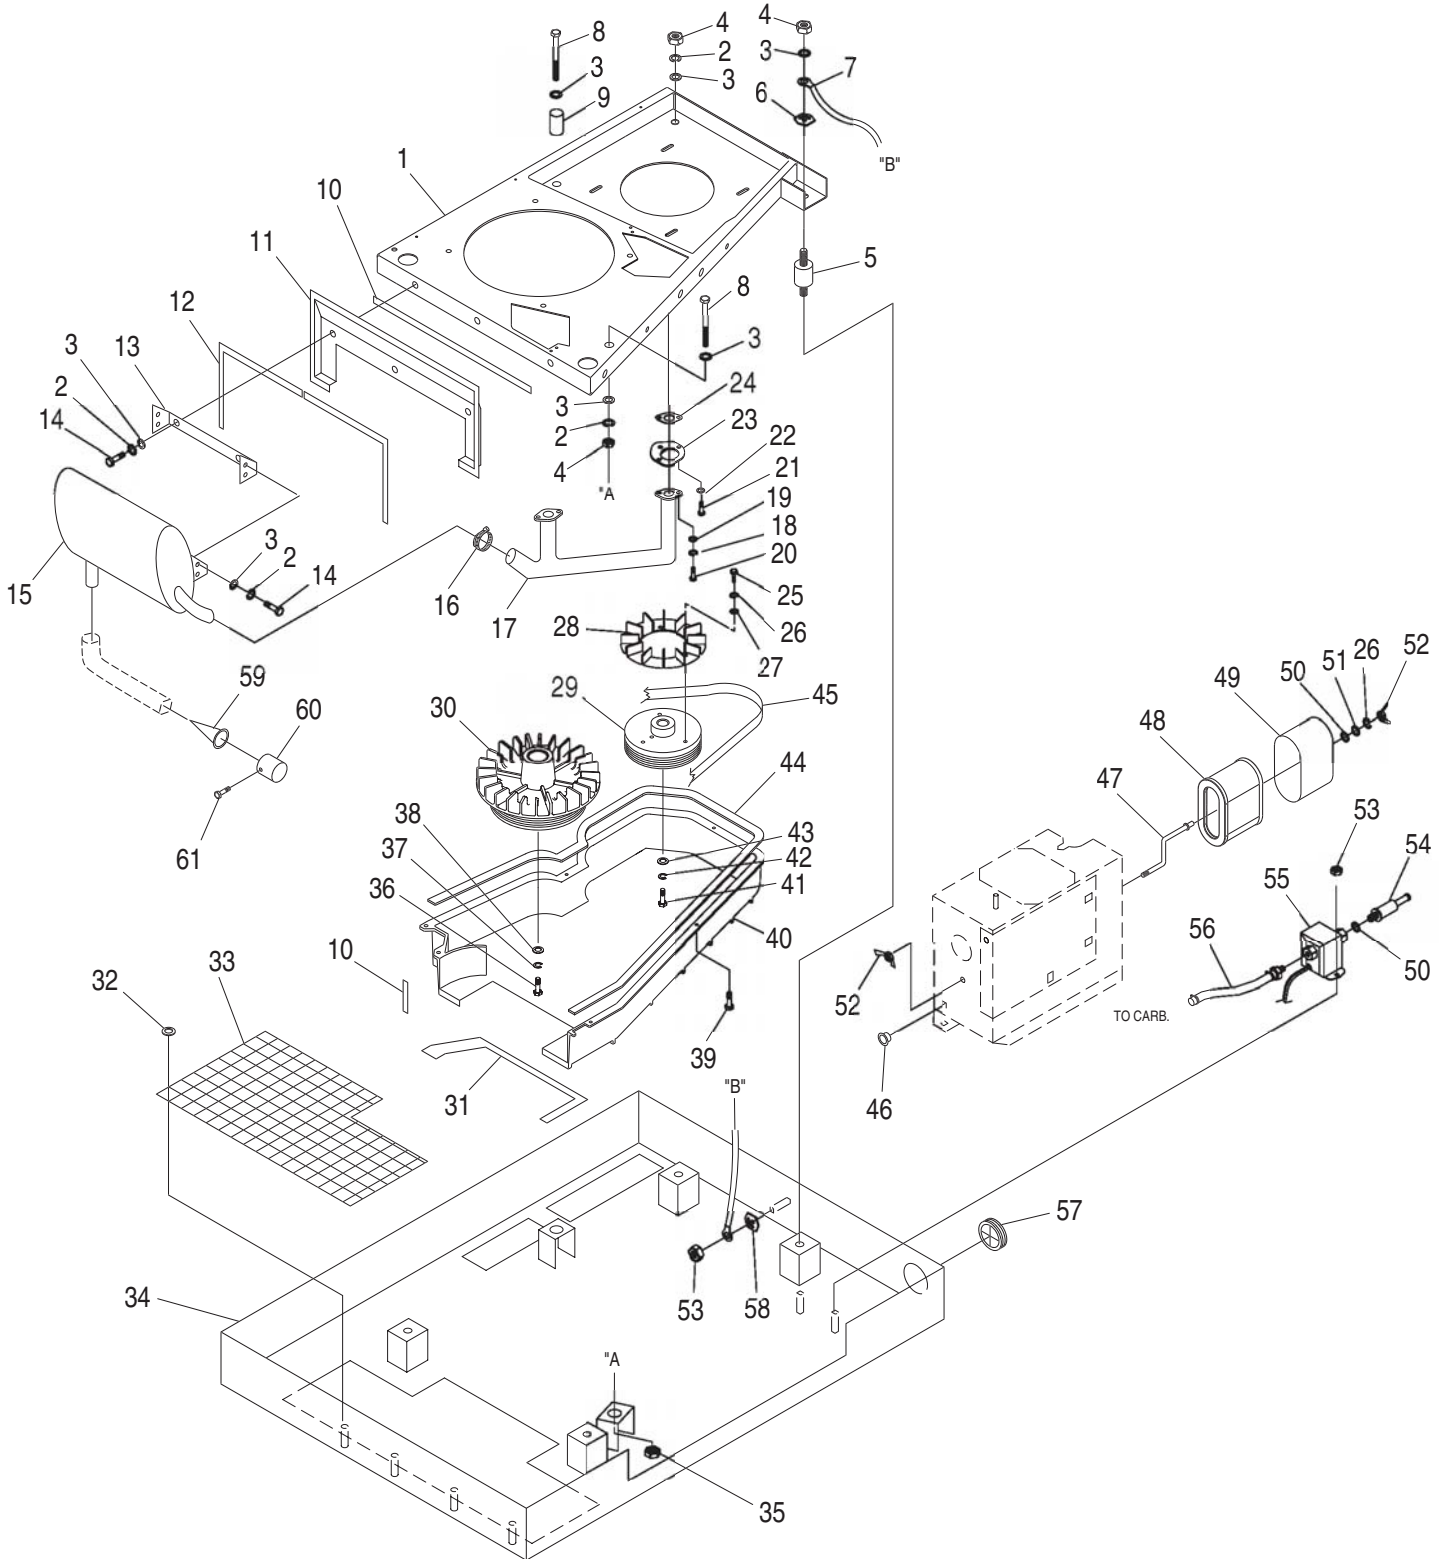

Section 9 – Exploded Views and Parts Lists

**QUIETPACT 50 and 70 Recreational Vehicle Generators
Base & Pulley – Drawing No. 0E1775-A**

Section 9 – Exploded Views and Parts Lists
QUIETPACT 50 and 70 Recreational Vehicle Generators
Base & Pulley – Drawing No. 0E1775-A

ITEM	PART NO.	QTY.	DESCRIPTION	ITEM	PART NO.	QTY.	DESCRIPTION
1	0E0196	1	FRAME, 760 ENGINE	075224G	1	PULLEY, ENGINE 2900 RPM (7.0 KW-50 Hz ONLY)	
2	022129	12	WASHER LOCK M8-5/16	31	0E0586	1	GASKET, BOTTOM AIR OUT QPRV
3	022145	15	WASHER FLAT 5/16-M8 ZINC	32	0D7176	4	WASHER SELF LOCKING 1"DIA 12GA
4	022259	6	NUT HEX 5/16-18 STEEL	33	0E1334	1	SCREEN, BOTTOM AIR OUT
5	0C7758	4	VIB MNT 1.5 X 1.38 X 5/16-18	34	0D8824	1	TRAY, V-TWIN RV
6	0C3168	1	WASHER LOCK SPECIAL 5/16	35	081105	2	NUT FLG 5/16-18 LOCK
7	0C2417	1	EARTH STRAP	36	073118	1	SCREW HHC 3/8-24 X 2-1/4 G8
8	077603	2	SCREW HHC 5/16-18 X 3.5 SPC	37	046526	1	WASHER LOCK M10
9	0E0588	1	SPACER, SAFETY BOLT .375 I.D.	38	022131	1	WASHER FLAT 3/8-M10 ZINC
10	029451	1.5 FT.	TAPE ELEC UL FOAM 1/8 X 1/2	39	0C2824	7	SCREW TAP-R #10-32 X 9/16
11	0D8912	1	DUCT, AIR OUT	40	0E1077	1	BLOWER HOUSING GTV760 RV
12	0E0571	2	GASKET,AIR OUT DUCT	41	042633	1	SCREW HHC 3/8-24 X 1 G5
13	0D8911	1	BRACKET, MUFFLER SUPPORT	42	022237	1	WASHER LOCK 3/8
14	043107	7	SCREW HHC M8-1.25 X 2.5 G8.8	43	049451	1	WASHER FLAT .406ID X 1.62OD
15	0D9021	1	MUFFLER, GTV760 RV	44	0C1441	1	SET,BLOWER HOUSING GASKET
16	096289	1	CLAMP, EXHAUST 1.25"	45	0C1112	1	BELT,V-RIB 4LX42.5"
17	0D8940	1	MANIFOLD, EXHAUST	46	023484E	1	BUSHING SNAP
18	070006	4	WASHER LOCK M8 SS	47	0D7530	1	STUD, M6-1.0 OFFSET
19	070008	4	WASHER FLAT M8 SS	48	0D9723	1	ELEMENT AIR FILTER
20	040976	4	SCREW SHC M8-1.25 X 20 G12.9	49	0D4511	1	PRECLEANER,AIR GTH990 GASOLINE
21	056893	6	SCREW CRIMPTITE 10-24 X 1/2	50	0D8981	2	FILTER GASKET RV
22	023897	6	WASHER FLAT #10 ZINC	51	0D8451	1	WASHER FLAT .281"ID X 1.25"OD
23	0E1078	2	GASKET, EXH BASE, GTV760 RV	52	087680	2	NUT WING M6-1.0
24	0C4138	2	GASKET,EXHAUST PORT	53	0D3700	3	NUT FLANGE M6-1.0 NYLOK
25	043116	3	SCREW HHC M6-1.0 X 12 G8.8	54	087769	1	FILTER FUEL
26	022097	4	WASHER LOCK M6-1/4	55	0E0570	1	ASSEMBLY,NON SHTOFF FUEL PUMP
27	022473	3	WASHER FLAT 1/4-M6 ZINC	56	0D9919	1	ASSEMBLY, RV V-TWIN FUEL LINE
28	0C1751	1	FAN NYLON 7" DIA	57	0E1330	1	GROMMET, 38.1 DIA. CROSS SLIT
29	0C1753C	1	PULLEY, ALTERNATOR 2255 RPM (5.0 KW-50 Hz ONLY)	58	0A1658	1	WASHER LOCK SPECIAL 1/4"
	0C1753D	1	PULLEY, ALTERNATOR 2510 RPM (7.0 KW-50 Hz ONLY)	59	0D5133	1	SCREEN, SPARK ARRESTOR
30	075224F	1	PULLEY, ENGINE 2700 RPM (5.0 KW-50 Hz ONLY)	60	0D5133A	1	RETAINER, SPARK ARREST SCREEN
				61	045764	1	SCREW HHTT M4-0.7 X 8 BP