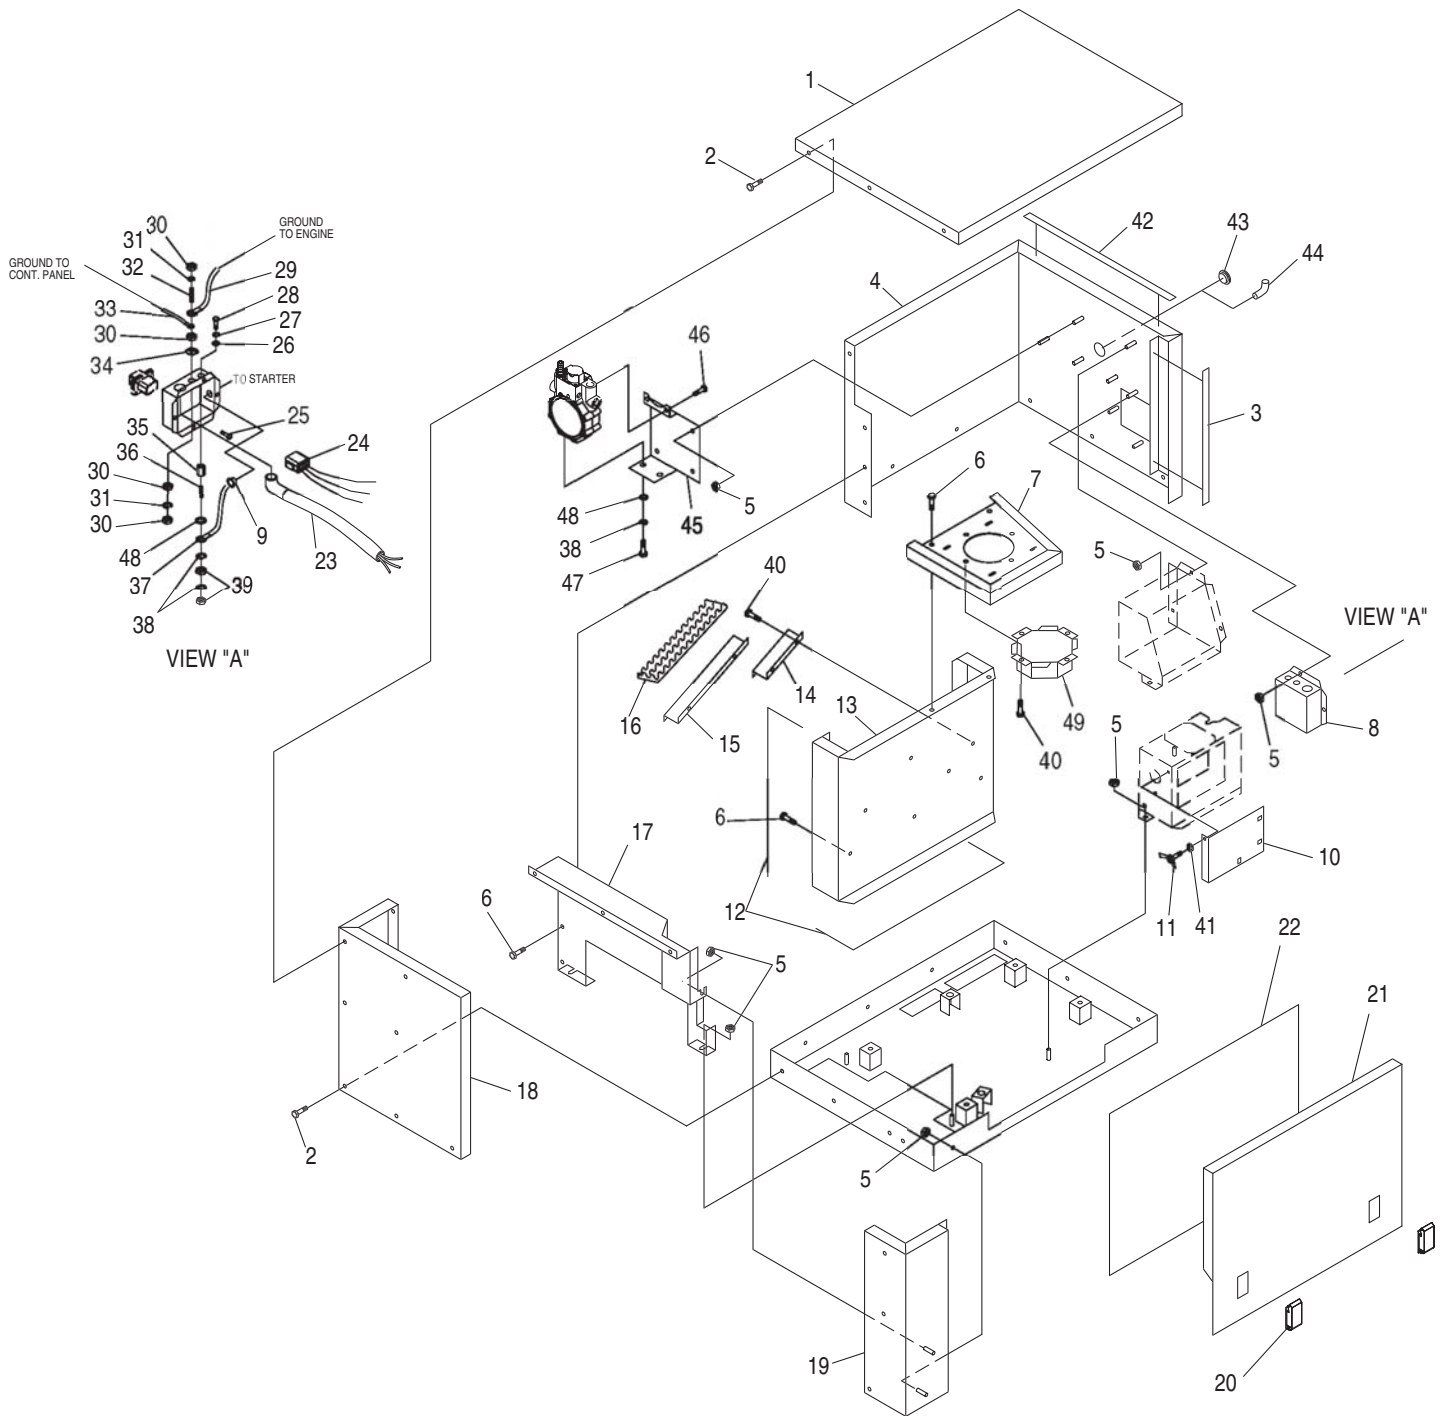

Section 9 – Exploded Views and Parts Lists

QUIETPACT 50 and 70 Recreational Vehicle Generators Enclosure – Drawing No. 0E1011-C

Section 9 – Exploded Views and Parts Lists
QUIETPACT 50 and 70 Recreational Vehicle Generators
Enclosure – Drawing No. 0E1011-C

ITEM	PART NO.	QTY.	DESCRIPTION
1	0D8827	1	PANEL, ENCLOSURE ROOF
2	0A7215	22	SCREW SW 1/4-20X5/8 N WA JS500
3	029451	11.5 FT.	TAPE ELEC UL FOAM 1/8 X 1/2"
4	0D8825	1	PANEL, SIDE AND BACK ENCLOSURE
5	0D3700	14	NUT FLANGE M6-1.0 NYLOK (GASOLINE ONLY)
	0D3700	17	NUT FLANGE M6-1.0 NYLOK (LP ONLY)
6	090388	8	SCREW HHTT M6-1.0 X 12 YC
7	0D8979	1	PANEL, AIR IN DUCT BASE
8	0D8960	1	PANEL, CUSTOMER CONNECTION
9	023484D	1	BUSHING SNAP SB-875-11
10	0E0594	1	COVER, RV AIR CLEANER BOX
11	064113	1	STUD WINGNUT M6-1.0 X 20MM NY
12	0E0575	1	FOAM SEALING STRIP 1" X 12FT
13	0D8980	1	PANEL, AIR IN DUCT BACK
14	0E1376	1	BAFFLE, V-TWIN RV SHORT
15	0E1377	1	BAFFLE, V-TWIN RV LONG
16	0D8628	3.5	FOAM, AIR OUT COMPARTMENT
17	0D8910	1	PANEL, MUFFLER SHIELD
18	0D8826	1	PANEL, ENCLOSURE SIDE
19	0D9162	1	PANEL, FRONT & SIDE ENCLOSURE
20	0C5644	2	SLIDE LATCH,FLUSH
21	0D8828	1	PANEL, ENCLOSURE DOOR
22	0E0585	1	FOAM PANEL, DOOR 1/2"THK QP RV
23	0E1486	1	HARNESS, AC OUTPUT (5.5, 6.5, & 7.5 KW ONLY)
	0E1774	1	HARNESS, AC OUTPUT (5.0 & 7.0 KW-50 Hz ONLY)
24	0D9099	1	CUST. CONN. 4KW RV REMOTE
25	074908	4	SCREW HHTT M5-0.8 X 10 BP
26	022473	1	WASHER FLAT 1/4-M6 ZINC
27	022097	1	WASHER LOCK M6-1/4
28	022507	1	SCREW HHC 1/4-20 X 1/2 G5
29	0742600149	1	WIRE ASM. BATT. (NEG.) QP RV
30	0C7968	4	NUT HEX JAM 3/8-16 BRASS
31	022237	2	WASHER LOCK 3/8
32	0C7423	1	STUD 3/8-16 X 2-1/4 BRASS
33	0742600151	1	GND WIRE C/PNL TO STUD V-T RV
34	0A4456	1	WASHER LOCK SPECIAL 3/8
35	0D8502	1	NEUTRAL CONNETCTOR UL
36	0E0593	1	STUD, 1/4-20 TO 5/16-18
37	0742600148	1	WIRE ASM BATT. (POS.) QP RV
38	022129	2	WASHER LOCK M8-5/16 (GASOLINE ONLY)
	022129	4	WASHER LOCK M8-5/16 (LP ONLY)
39	022259	2	NUT HEX 5/16-18 STEEL
40	045756	8	SCREW HHTT M6-1.0 X 10 YC
41	0A2115	1	WASHER NYLON .250
42	029451A	6.5 FT.	TAPE, 1/2" X 1/16" CLOSED CELL
43	0E1534A	1	PLUG PLASTIC 1.50" (GASOLINE ONLY)
44	0A5606	1	ELBOW 90DEG 3/8X3/4 (LP ONLY)
45	0E1528	1	BRACKET, LP REGULATOR MOUNTING (LP ONLY)
46	0A1495	2	SCREW HHTT M4-0.7 X 10 BP (LP ONLY)
47	039253	2	SCREW HHC M8-1.25 X 20 G8.8 (LP ONLY)
48	022145	1	WASHER FLAT 5/16-M8 ZINC (GASOLINE ONLY)
	022145	3	WASHER FLAT 5/16-M8 ZINC (LP ONLY)
49	0D8979A	1	PANEL, AIR IN DUCT