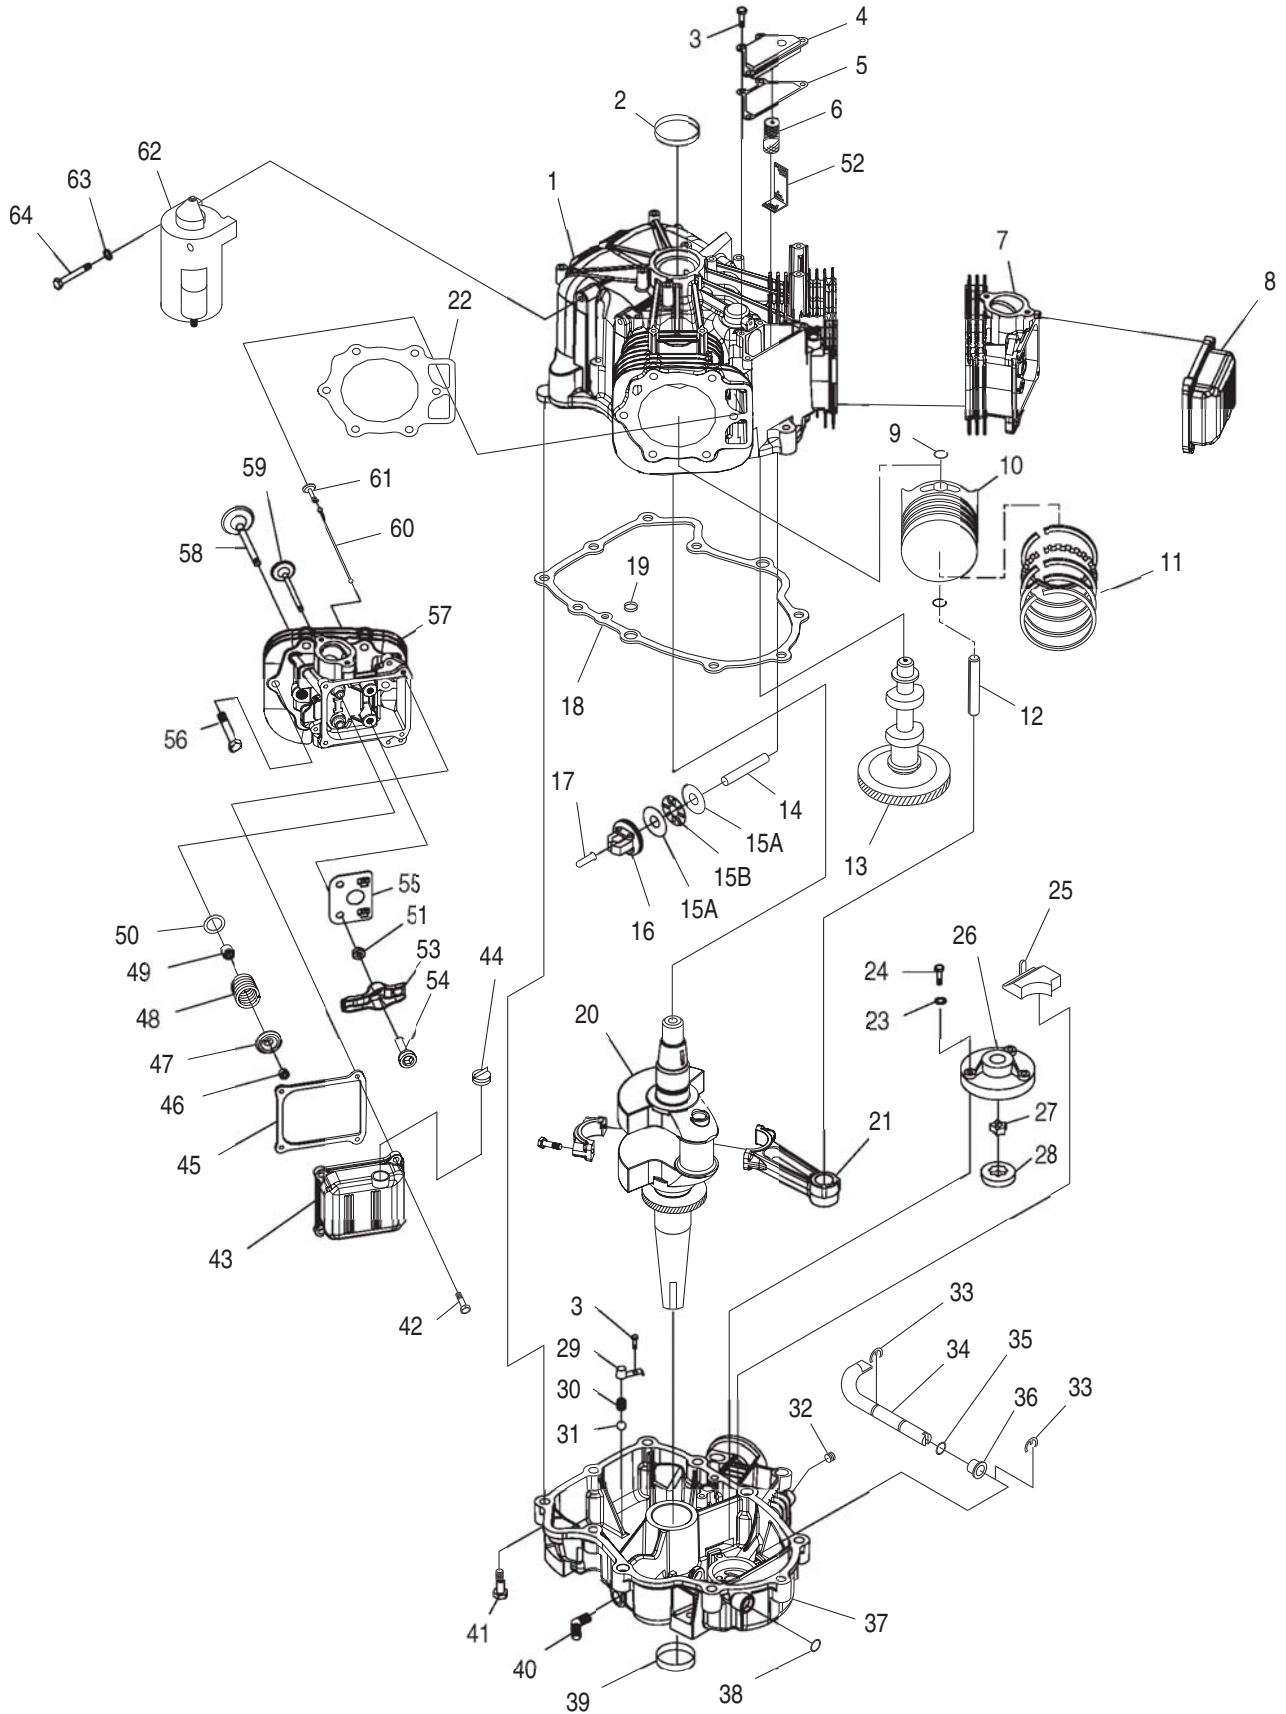

Section 9 – Exploded Views and Parts Lists

**QUIETPACT 50 and 70 Recreational Vehicle Generators
760 V-Twin Engine – Drawing No. 0F1997**

Section 9 – Exploded Views and Parts Lists
QUIETPACT 50 and 70 Recreational Vehicle Generators
760 V-Twin Engine – Drawing No. 0F1997

ITEM	PART NO.	QTY.	DESCRIPTION	ITEM	PART NO.	QTY.	DESCRIPTION
1	0C5730A	1	ASSEMBLY, CRANKCASE RV	33	0C2991	2	E-RING, GOVERNOR ARM
2	0E9843	1	SEAL, 38 I.D. CRANKCASE	34	0D1667A	1	ARM, GOVERNOR
3	090388	6	SCREW, HHTT M6-1.0 X 12mm	35	0C2988	1	THRUST WASHER, GOVERNOR
4	0C5372	1	ASSEMBLY, BREATHER	36	0C2992	1	BUSHING, GOVERNOR LOWER
5	0C3005	1	GASKET, BREATHER COVER	37	0C5732	1	ASSEMBLY, SUMP WITH SLEEVE
6	0E3372A	1	SEPARATOR, OIL BREATHER	38	0C2993	1	SEAL, GOVERNOR SHAFT
7	0D8067A	1	ASSEMBLY, HEAD #1	39	0E9842	1	SEAL, 42 I.D. CRANKSHAFT
8	0C2981C	1	COVER, ROCKER	40	0D9756	1	CONNECTOR, 3/8NPT TO INVTD FLR 3/8OD
9	071983	4	RETAINER, PISTON PIN 20	41	0C3006	10	SCREW, HHFC M10-1.5 X 55mm
10	0E2985	2	PISTON, HC	42	080318	8	SCREW HHFC M6-1.0 X 25mm
11	021533	2	SET, PISTON RING 90mm	43	0C2982	1	COVER, ROCKER WITH OIL FILL
12	0E1466	2	PIN , PISTON	44	093064	1	ASSEMBLY, OIL FILL CAP
13	0D4041	1	ASSEMBLY, CAMSHAFT & GEAR	45	0C2979	2	GASKET, VALVE COVER
14	0C2983	1	SHAFT, GOVERNOR	46	086515	8	KEEPER, VALVE SPRING
15A	0C2985A	2	ROLLER BEARING, GOVERNOR PLATE	47	0D2274	4	RETAINER, VALVE SPRING
15B	0C2985B	1	ROLLER BEARING, GOVERNOR	48	0D3867	4	SPRING, VALVE
16	0D4042	1	ASSEMBLY, GOVERNOR GEAR	49	078672	2	SEAL, VALVE STEM D7
17	0A7811	1	SPOOL, GOVERNOR MACHINED	50	0C5371	4	WASHER, VALVE SPRING
18	0C2977	1	GASKET, CRANK CASE	51	0D3998	4	NUT HEX M8-1.0 G8
19	0C5943	1	SEAL, OIL PASSAGE	52	0E3273	1	SCREEN CRANKCASE BREATHER
20	0E4356A	1	ASSEMBLY, CRANKSHAFT	53	0D5313	4	ROCKER ARM
21	0E3222	2	ASSEMBLY, CONNECTING ROD	54	072694	4	STUD, ROCKER ARM PIVOT
22	0C2978	2	GASKET, HEAD	55	0D6024	2	PLATE, PUSH ROD GUIDE
23	093873	3	WASHER, LOCK RIB M6	56	0C2976	12	SCREW HHFC M8-1.25 X 65mm
24	021374	3	SCREW, SHC M6-1.0 X 30mm	57	0D8067B	1	ASSEMBLY, HEAD #2
25	0C2994	1	SCREEN, OIL PICKUP	58	0C2229	2	VALVE, INTAKE
26	0C2997	1	COVER, GEROTOR	59	086516	2	VALVE, EXHAUST
27	0C2995	1	GEROTOR, INNER	60	0D9853D	4	PUSHROD 147
28	0C2996	1	GEROTOR, OUTER	61	083897	4	TAPPET, SOLID
29	0C3011	2	COVER, OIL RELIEF	62	0E9323	1	STARTER
30	0C3009	2	SPRING, OIL RELIEF	63	022129	2	WASHER LOCK M8
31	0C3010	2	BALL, 1/2D OIL RELIEF	64	061906	2	SCREW, HHC M8-1.25 X 85mm
32	050873A	1	1/4" NPT PIPE PLUG