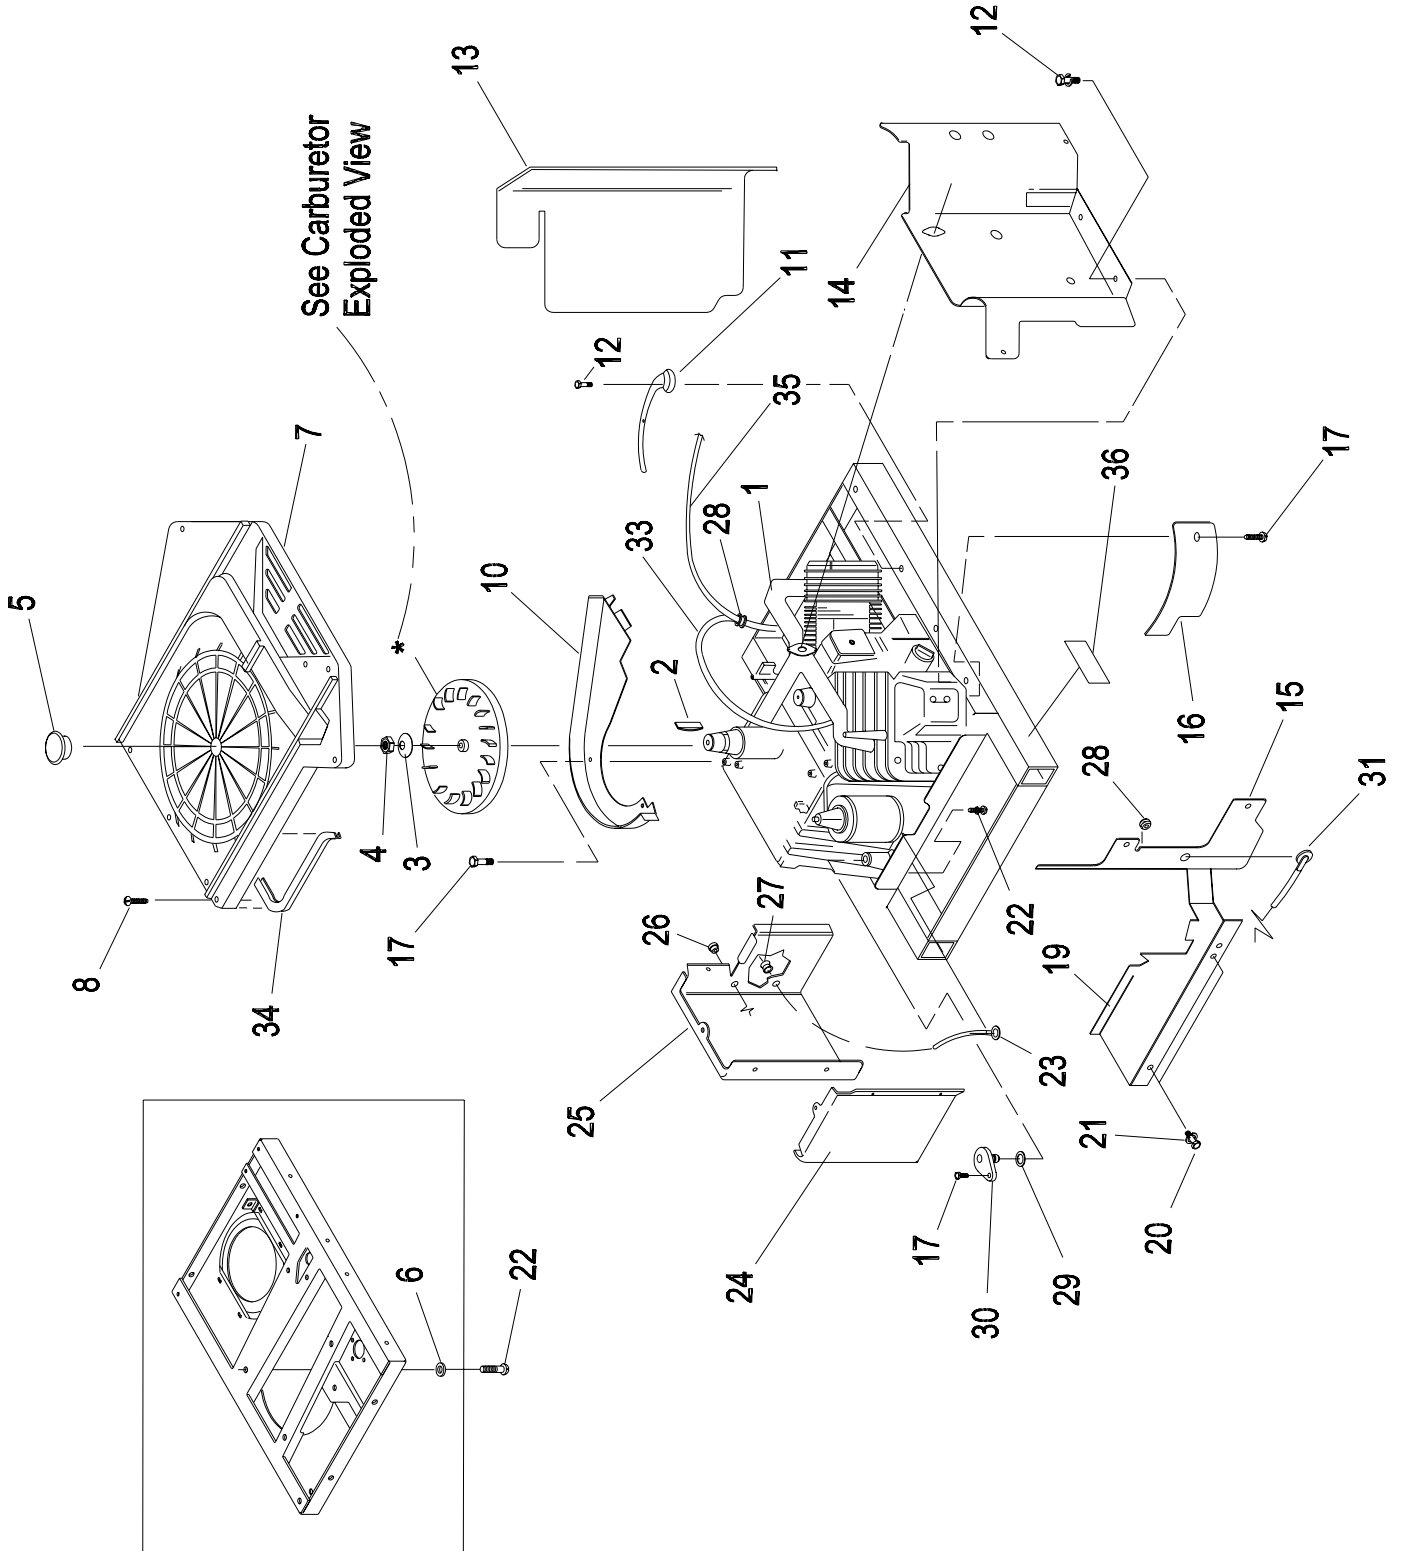

Section 10 – Exploded Views and Parts Lists

PRIMEPACT 66G and 66LP Recreational Vehicle Generators
Sheet Metal – Drawing No. OD3150-A

Section 10 – Exploded Views and Parts Lists
PRIMEPACT 66G and 66LP Recreational Vehicle Generators
Sheet Metal – Drawing No. 0D3150-A

ITEM	PART NO.	QTY.	DESCRIPTION
1	-----	1	SEE ENGINE EXPLODED VIEW of ENGINE
2	099258	1	KEY-WOODRUFF 6 x 22MM
3	067198N	1	BEVELLED WASHER
4	067890	1	HEX NUT
5	087865	1	PLUG, FLYWHEEL ACCESS
6	0A4456	1	3/8" SPECIAL LOCK WASHER
7	086313	1	HOUSING, ENGINE TOP
8	056893	23	SCREW (CRIMPTITE) NO. 10-24 x 1/2"
10	087750	1	SCROLL, FLYWHEEL
11	074916	1	COVER, BASE CYL. #2
12	074908	9	SCREW (TAPTITE) M5 x 10MM
13	073190	1	WRAPPER CYL. #2
14	078858	1	COVER, VALLEY
15	078859	1	WRAPPER, CYL. #1
16	074902	2	WRAPPER, BARREL
17	066476	4	HHCS/LW-M6 x 1.0 x 12MM
19	073191	1	COVER, BASE CYL. #1
20	042907	2	CAPSCREW, HEX HD.-M8 x 1.25 x 16MM
21	022129	2	LOCK WASHER-M8
22	075246	4	SCREW (TAPTITE) 3/8"-16 x 1-1/4"
23	0742600133	1	WIRE ASSEMBLY-NO, 16
24	074900	1	STARTER COVER
25	073186	1	WRAPPER, CRANKCASE
26	081108	1	BUSHING, SNAP
27	022717B	1	GROMMET -RUBBER
28	022717A	3	GROMMET -RUBBER
29	067866A	1	O-RING
30	077001A	1	PLUG, OIL FILL
31	073132	2	BOOT, SPARK PLUG
33	087858A	1	GROUND WIRE ASSEMBLY-CYL. #1
34	029289	2FT.	FOAM TAPE
35	087858B	1	GROUND WIRE ASSEMBLY-CYL. #2
36	050277	1	OIL DRAIN DECAL