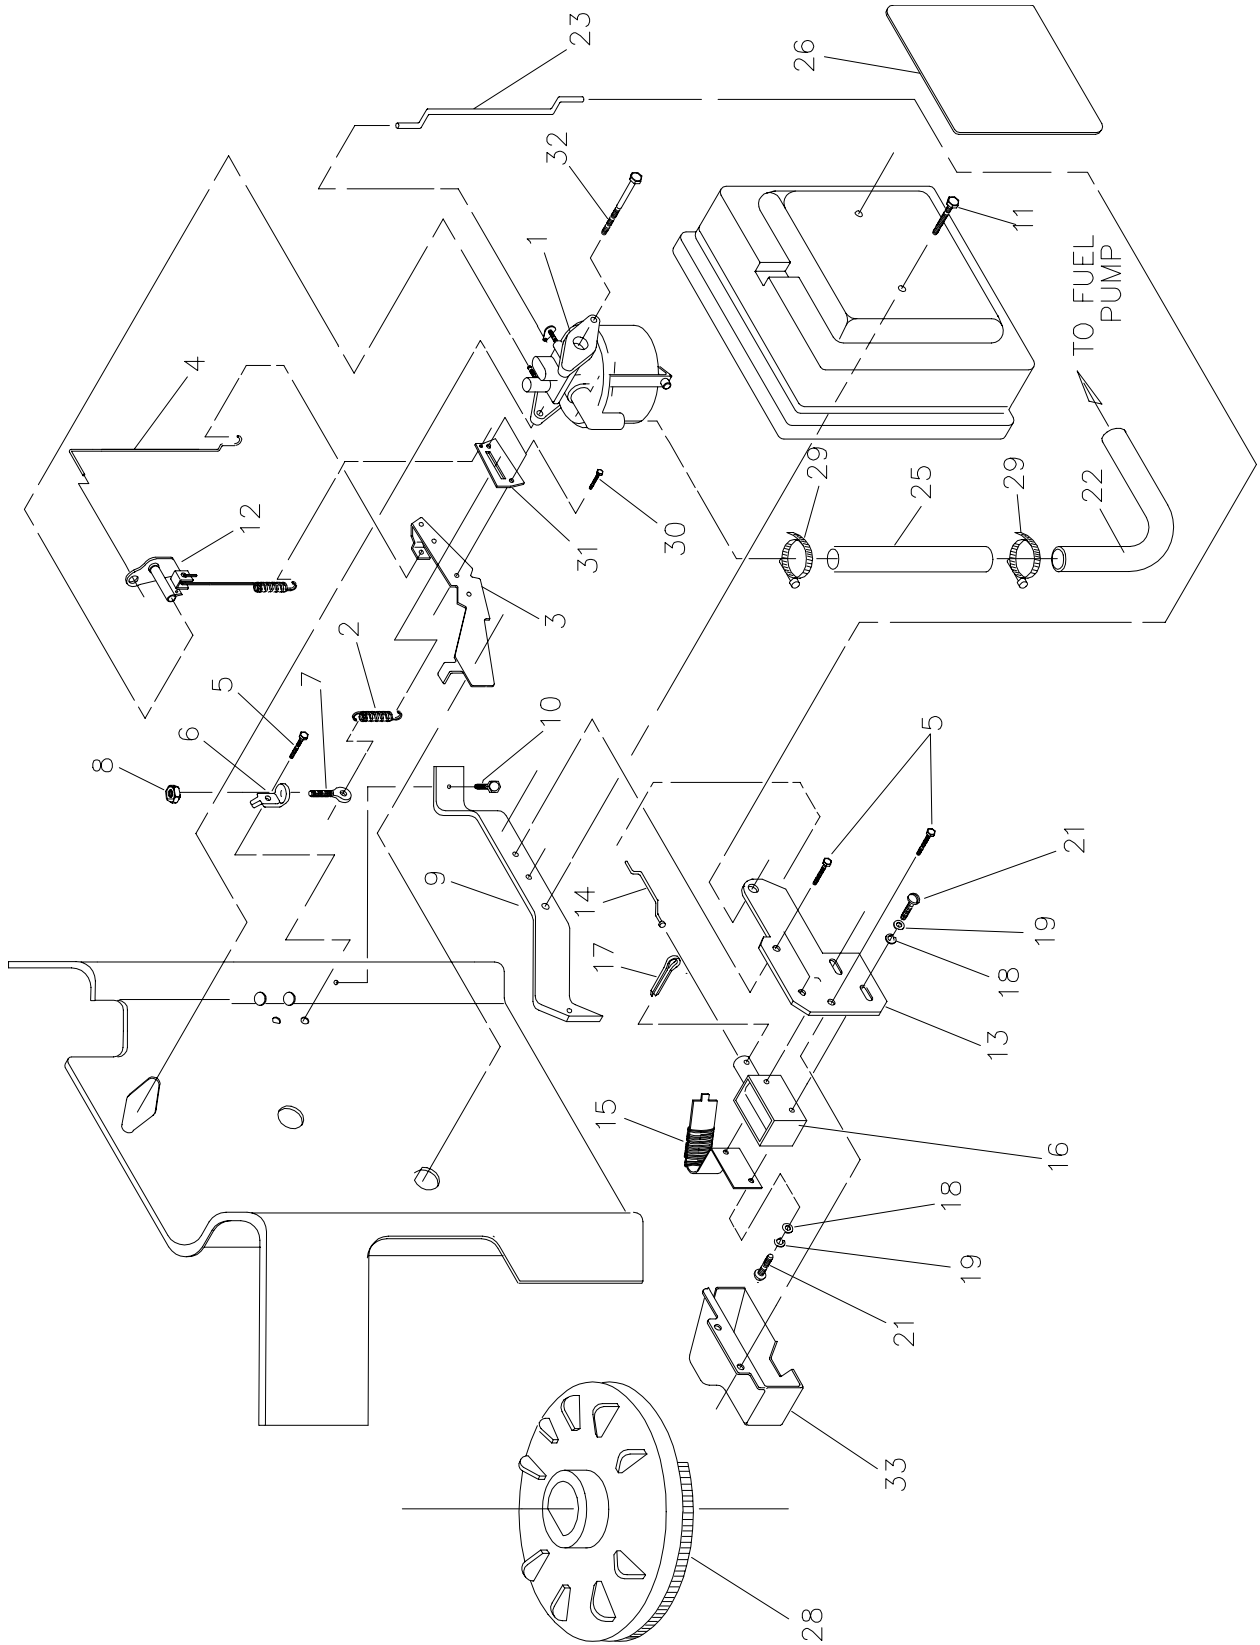

Section 10 – Exploded Views and Parts Lists

**PRIMEPACT 66G and 66LP Recreational Vehicle Generators
Carburetor – Drawing No. 093753-H**

Section 10 – Exploded Views and Parts Lists
PRIMEPACT 66G and 66LP Recreational Vehicle Generators
Carburetor – Drawing No. 093753-H

ITEM	PART NO.	QTY.	DESCRIPTION
1	073112B	1	CARBURETOR ASSEMBY
2	074962C	1	SPRING, GOVERNOR - GREEN (PP55G/LP, PP66G/LP)
	074962G	1	SPRING, GOVERNOR - BROWN (PP70G/LP, Q70G)
3	070155	1	LEVER, GOVERNOR
4	070108	1	ROD, GOVERNOR TO CARBURETOR
5	056893	5	SCREW CRMPIT 10-24 X 1/2
6	074961	1	BRACKET, GOVERNOR ADJUSTER
7	047227	1	SCREW, GOVERNOR ADJUSTER
8	037398	1	NUT, HEX LOCK (NYLON)
9	073131	1	BRACKET, AIR CLEANER SUPPORT
10	066476	2	SCREW, HHSW M6-1.0 X 12
11	070575	2	SCREW, HHSW M6-1.0 X 25
12	070125	1	SPRING, ANTI-LASH
13	073374	1	BRACKET, CHOKE SUPPORT
14	074947	1	ROD, CHOKE CONTROL
15	089473	1	BI-METAL ASSEMBLY, CHOKE
16	091306	1	SOLENOID, CHOKE
17	077091	1	HAIR PIN, COTTER
18	031879	4	WASHER FLAT #4
19	022159	4	WASHER LOCK #4
21	072536	4	SCREW, PPMS #4-40 X 1/4
22	087770	1	TUBE FUEL GASOLINE - 5/16" I.D.
23	074946	1	LINK, CHOKE
25	030340	1	HOSE 1/4" I.D., 4.5" LONG
26	0C2338B	1	DECAL, AIR CLEANER PRIMEPACT 66G
	0C2338	1	DECAL, AIR CLEANER PRIMEPACT 55G
	0C2338D	1	DECAL, AIR CLEANER PRIMEPACT 70G
27	075252	1	KIT, CARBURETOR OVERHAUL-NOT SHOWN
28	0A7782A	1	FLYWHEEL ASSEMBLY
29	040173	2	CLAMP, HOSE (SCREW TYPE)
30	066829	2	RIVET-1/8" DIAMETER x 1/8" LONG
31	075944	1	BRACKET, GOVERNOR SPRING
32	070594	2	SCREW HHC M6-1.0 X 93 WITH LOCK WASHER
33	077075	1	COVER, CHOKE COIL