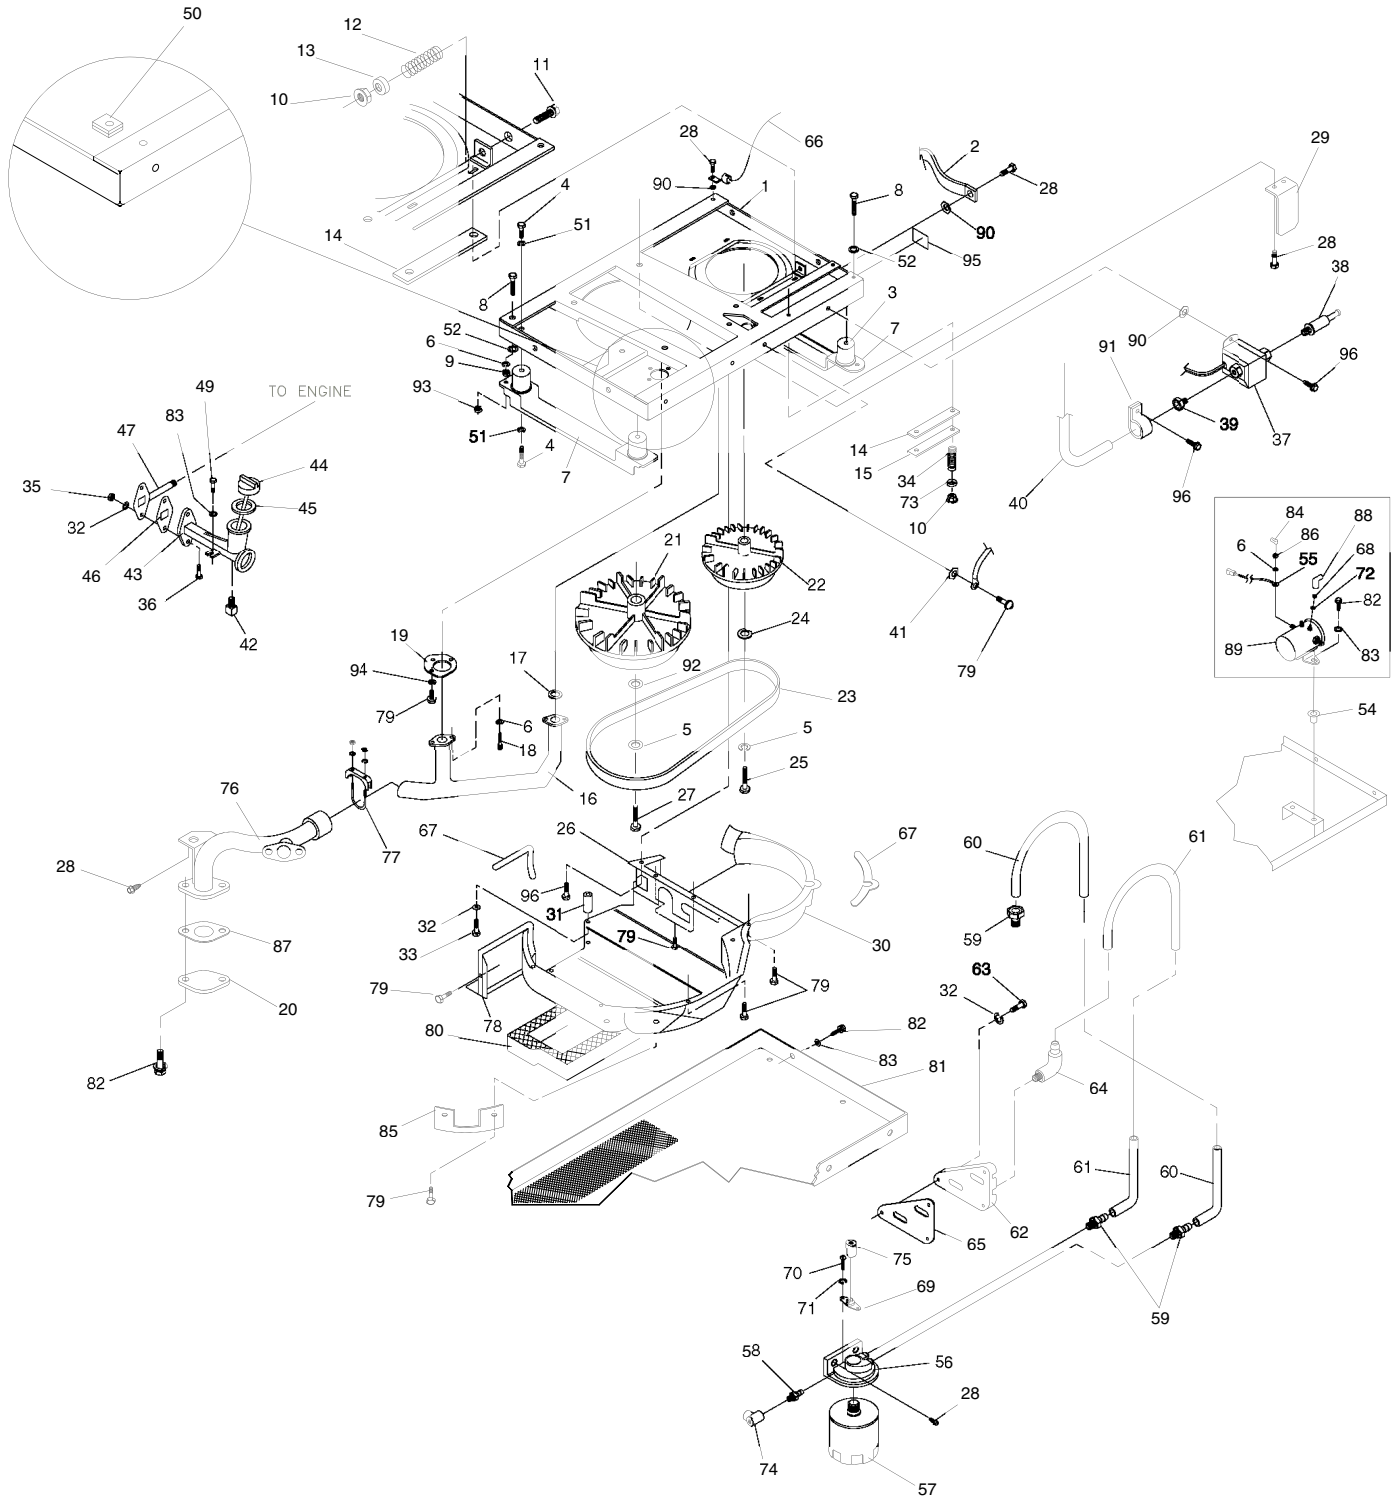

Section 10 – Exploded Views and Parts Lists

PRIMEPACT 66G and 66LP Recreational Vehicle Generators Base and Pulleys – Drawing No. OD3151-A

Section 10 – Exploded Views and Parts Lists

PRIMEPACT 66G and 66LP Recreational Vehicle Generators Base and Pulleys – Drawing No. 0D3151-A

ITEM	PART NO.	QTY.	DESCRIPTION	ITEM	PART NO.	QTY.	DESCRIPTION
1	086318	1	BASE, MOUNTING	50	0A5802	1	TINNERMAN CLIP
2	090141	1	GROUND CABLE	51	022237	8	WASHER LOCK 3/8
3	046911	4	MOUNT VIBR 1.50X1.38 X 3/8-16)	52	022145	2	WASHER FLAT 5/16 ZINC
4	025017	8	SCREW HHC 3/8-16 X 1/2 G5	54	092120	2	NUT LOCK TRIC M6 X 1.0 Y/ZNC
5	046526	2	WASHER LOCK M10	55	0742600133	1	CABLE, STARTER
6	022129	8	WASHER LOCK M8-5/16	56	073179	1	OIL FILTER SUPPORT
7	072391	2	SKID, RUBBER MOUNT	57	070185	1	FILTER, OIL (FRAM#PH3614)
8	077603	2	SAFETY BOLT 5/16-18 x 3 1/2"	58	0A8584	1	10 PSI-SWITCH, OIL PRESSURE
9	022259	2	NUT HEX 5/16-18 STEEL	59	074948	3	FITTING COMP 5/16 X1/8 SLF-ALGN
10	052858	6	NUT LOCK M8	60	074950	1	TUBE, OUTER OIL
11	051730	2	SCREW HHC M8-1.25 X 60 G8.8	61	074951	1	TUBE, INNER OIL
12	029459	2	SPRING, BELT TENSION	62	073134	1	ADAPTOR, OIL FILTER ADAPTER
13	075215	2	WASHER, SPRING CNTR	63	038750	3	SCREW HHC M6-1.0 X 30 G8.8
14	073146	4	SLIDE (NYLON)	64	074949	1	ELBOW 90D TUBE CMP 5/16 X 1/8NPT
15	075209	2	SUPPORT, NYLON SLIDE				
16	073174	1	MANIFOLD, EXHAUST	65	068548	1	GASKET, OIL FILTER ADAPTER
17	079678	2	RING, SEALING	66	0C4006	1	CABLE, 30" LONG
18	040976	4	SCREW SHC M8-1.25 X 20 G12.9	67	029289	-	TAPE ELEC NON-UL FOAM 1/16X1/2
19	072383	2	GASKET, COLLECTOR PAN	68	022158	2	NUT HEX #10-32 STEEL
20	090859	1	COVER PLATE -EXTERNAL	69	075281	1	SWITCH, HIGH TEMPERATURE
21	075224B	1	PULLEY, ENGINE	70	0C1085	2	SCREW PPHM M3-0.5 X 8
22	073106B	1	PULLEY, ALTERNATOR	71	043182	2	WASHER LOCK M3
23	075216	1	BELT (POLY V 4L)-40"	72	022152	2	WASHER LOCK #10
24	049451	1	WASHER FLAT SPECIAL .406 I.D.	73	075237	4	WASHER, SPRING RETAINER
25	042633	1	SCREW HHC 3/8-24 X 1 G5	74	0D1624	1	BOOT, OIL PRESSURE SWITCH
26	077017	1	GUIDE, BLOWER HOUSING	75	075474	1	BOOT, TEMPERATURE SWITCH
27	073118	1	SCREW HHC 3/8-24 X2-1/4 G8	76	090800	1	ELBOW, EXHAUST
28	074906	7	SCREW TAPTITE M6 X 20 BP	77	094670	1	CLAMP, EXHAUST
29	091123	1	BRACKET-FUEL PUMP	78	075226	1	COVER, AIR
30	072375	1	HOUSING, BLOWER	79	056893	23	SCREW CRIMPTITE #10-24 X 1/2
31	073185	1	SPACER ROLL 2.36 X.230 X.042 BRZ	80	075229	1	SLIDE PAN, GASKET
32	022097	7	WASHER LOCK M6-1/4	81	0D3158	1	SLIDE PAN
33	077682	1	SCREW HHC M5-0.8 X 80 G8.8	82	079246	6	CAPSCREW, HEX HEAD- M6-1.00 x 16mm WITH LOCK WASHER
34	075242	4	SPRING, GENERATOR SET MT				
35	049813	2	NUT HEX M6 -1.0 G8 YEL CHR	83	022473	5	WASHER FLAT 1/4 ZINC
36	045757	2	SCREW HHC M6-1.0 X 25 G8.8	84	0D1741A	1	BOOT, BATTERY CABLE
37	090475	1	FUEL PUMP	85	072384C	1	COVER, EXHAUST OUTLET
38	087769	1	FUEL FILTER	86	024114	2	NUT HEX 5/16-24 STEEL
39	087768	1	FITTING COMP 1/4X1/8 SLF-ALGN	87	077643	1	GASKET, EXHAUST OUTLET
40	087770	1	FUEL LINE	88	0D1741	2	BOOT, BATTERY CABLE
41	0A8475	1	SPECIAL LOCK WASHER, M5	89	0D1227	1	CONTACTOR, STARTER
42	026925	1	PLUG STD PIPE 3/8 STEEL SQ HD	90	0A1658	3	LOCKWASHER, SPECIAL 1/4"
43	075710A	1	TUBE, OIL FILL AND DRAIN	91	090088	1	CLAMP VINYL .25 X .28 Z
44	074958	1	CAP & DIPSTICK ASSEMBLY	92	022131	1	WASHER FLAT 3/8 ZINC
45	067871	1	O-RING, CAP	93	081105	2	FLANGE NUT, (SPECIAL) 5/16"-18
46	0A5508	1	OIL FILL TUBE GASKET	94	023897	6	WASHER FLAT #10 ZINC
47	075711	1	PIPE, OIL DRAIN ADAPTOR	95	067210	1	DECAL-GROUND
49	022413	1	SCREW HHC 1/4-20 X 1 G5	96	045756	9	SCREW TAPTITE M6X10 YEL CHR