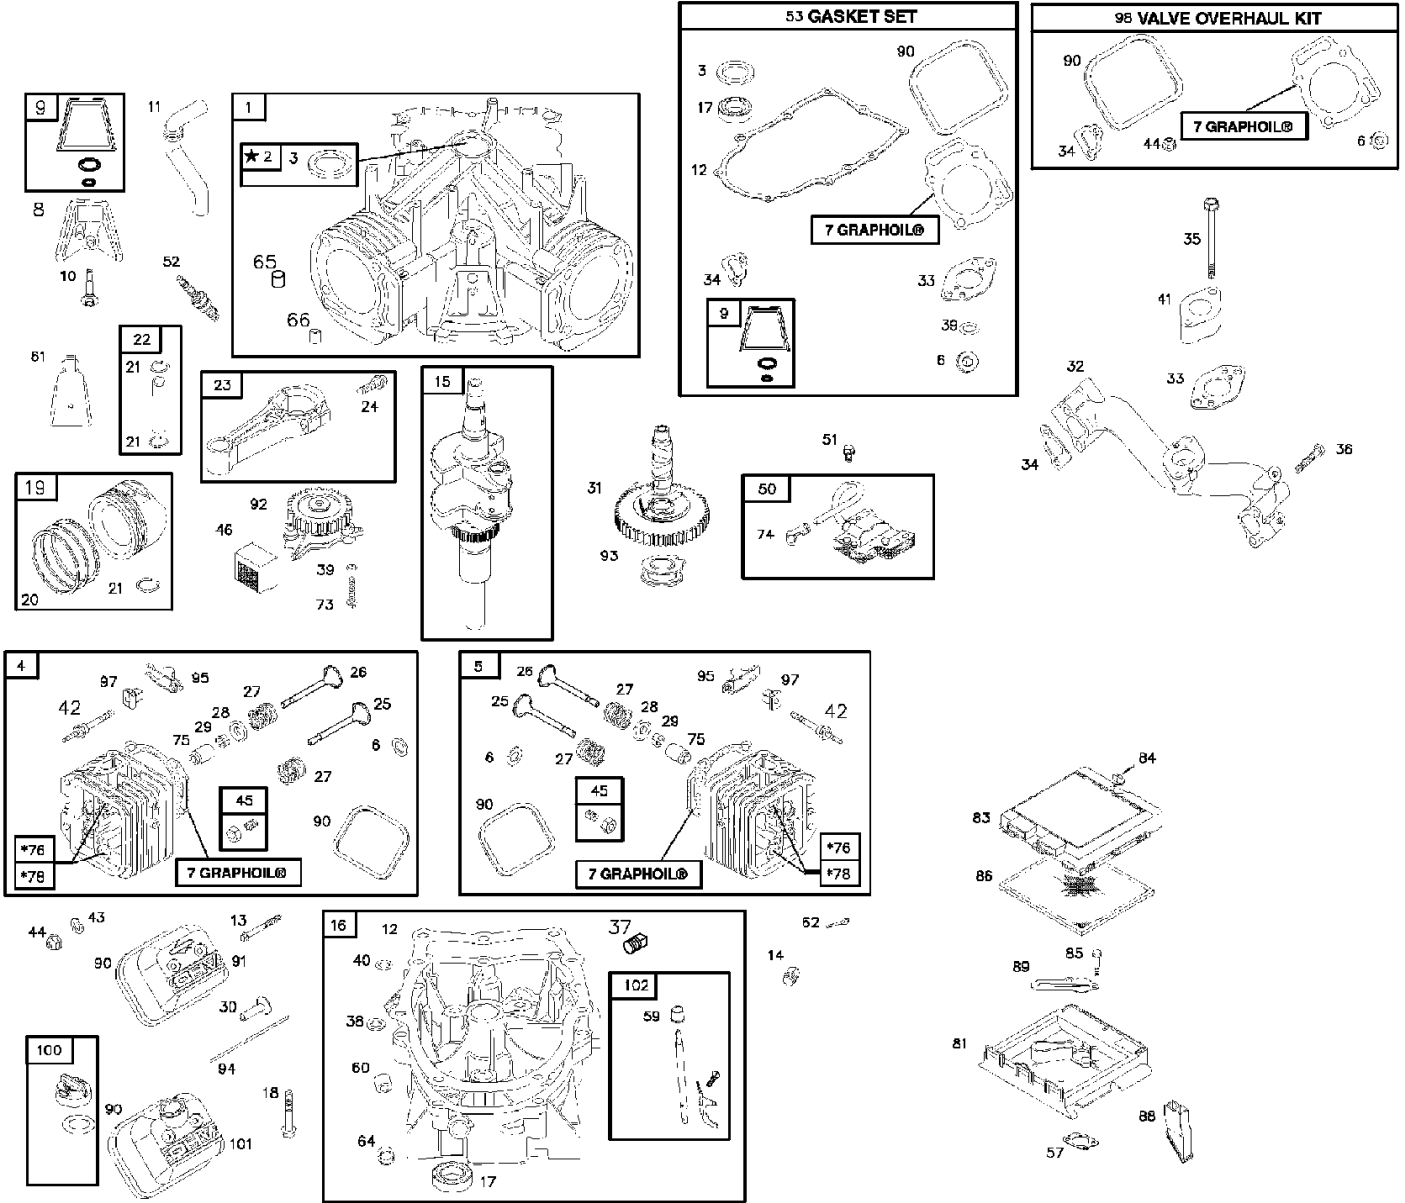

Section 10 – Exploded Views and Parts Lists

PRIMEPACT 66G and 66LP Recreational Vehicle Generators Alternator and Control Panel – Drawing No. 0D3149-C

ITEM	PART NO.	QTY.	DESCRIPTION	ITEM	PART NO.	QTY.	DESCRIPTION
1	0C9675	1	LOWER BEARING CARRIER	34	086317A	1	PANEL SUPPORT BRACKET
2	077005H	1	ROTOR ASSEM. PP55	35	075235	2	M5-0.8 x 30 LG. CAPSCREW
	077004H	1	ROTOR ASSEM. PP66	36	082737	4	VIBRATION MOUNT
3	087844H	1	STATOR ASSEM. 55	37	049813	4	M6-1.0 HEX NUT
	087845H	1	STATOR ASSEM. 66	38	049815	1	M5-08 x 16 LG. HEX HD. CAPSCR.
4	073159	1	BALL BEARING	39	043182	2	M3-LOCK WASHER
5	031971	1	BALL BEARING	40	0A8475	3	#10-SPECIAL LOCK WASHER
6	0C9674	1	UPPER BEARING CARRIER	41	053623	1	C/BREAKER 2.5A PP55
7	077006	4	STUD-STATOR		054502	1	C/BREAKER 3.0A PP66
8	052858	4	M8-1.25 FLANGE LOCK NUT	42	0D2724	2	BOOT, ROCKER SWITCH
9	066386	1	BRUSH HOLDER	43	083049	1	REGULATOR VOLTAGE
10	066849	2	M5-0.8 x 16 LG. TAPTITE	44	022152	6	M5-LOCK WASHER
11	027756	4	NYLON WASHER	45	051716	4	M5-0.8 HEX NUT
12	086314	1	GENERATOR TOP HOUSING	46	090144	1	C/BREAKER 20A. PP55
13	075234	1	RESISTOR		090145	1	C/BREAKER 30A. PP66
14	022473	2	¼" M6-FLAT WASHER	47	090145	1	C/BREAKER 30A. (ALL UNITS)
15	022097	5	¼" M6-LOCK WASHER	48	025105	4	#6-32 x ¼" SCREW W/LOCK WASHER
16	055816	1	M6-1.0 x 70 LG. CAPSCREW	49	086315	1	PANEL COVER
17	090141	2	GROUND CABLE	50	090734	4	M4-0.7 x 12 LG. CAPSCR.W/LOCK- WASHER & FLAT WASHER
18	0A1658	2	SPECIAL LOCK WASHER, ¼"	51	022985	1	#6-FLAT WASHER
19	074906	4	M6-1.0 x 20 LG. TAPTITE	52	032300	1	FUSE HOLDER
20	092234	1	CONTROLLER P.C.B.	53	022676	1	FUSE AGC-15A.
21	055440	2	M5-0.8 x 25mm CAPSCREW	54	087798	1	SWITCH S.P.D.T. 6A.-(START-STOP)
22	022129	4	5/16" M8 LOCKWASHER	55	092113	1	SWITCH S.P.D.T.-(FUEL PUMP)
23	045771	4	M8-1.25 HEX NUT	56	075210A	1	TERMINAL BLOCK
24	086316	1	PANEL SHEET METAL	57	0A8475A	1	#8 SPECIAL LOCK WASHER
25	053650	1	4-PIN CONNECTOR	58	051715	1	M4-0.7 HEX NUT
26	0C4258	1	CONDUIT ASSEMBLY	59	090157	1	DECAL, CB RATING 30A.
27	075244	1	ASSEMBLY, REMOTE CABLE	60	084867	4"	U- CHANNEL, RUBBER
28	023484S	1	BUSHING	61	089438A	1	DECAL, CUSTOMER CON. PP55
29	074908	1	M5-0.8 x 10 LONG TAPTITE		089438B	1	DECAL, CUSTOMER CON. PP66
30	075476	3	M4-0.7 x 16 LG. CAPSCREW	62	031791	1	CLAMP, HOSE
31	022264	4	#8/ M4-LOCK WASHER	63	023897	3	#10/ M5-FLAT WASHER
32	065795	1	BATTERY CHARGER RECTIFIER	64	031879	2	WASHER FLAT #4
33	090987	2	M3-0.5 x 12 LG. PPHMS				

Section 10 – Exploded Views and Parts Lists

PRIMEPACT 66G and 66LP Recreational Vehicle Generators
Exploded View - Engine Common Parts – Drawing No. 079216-G