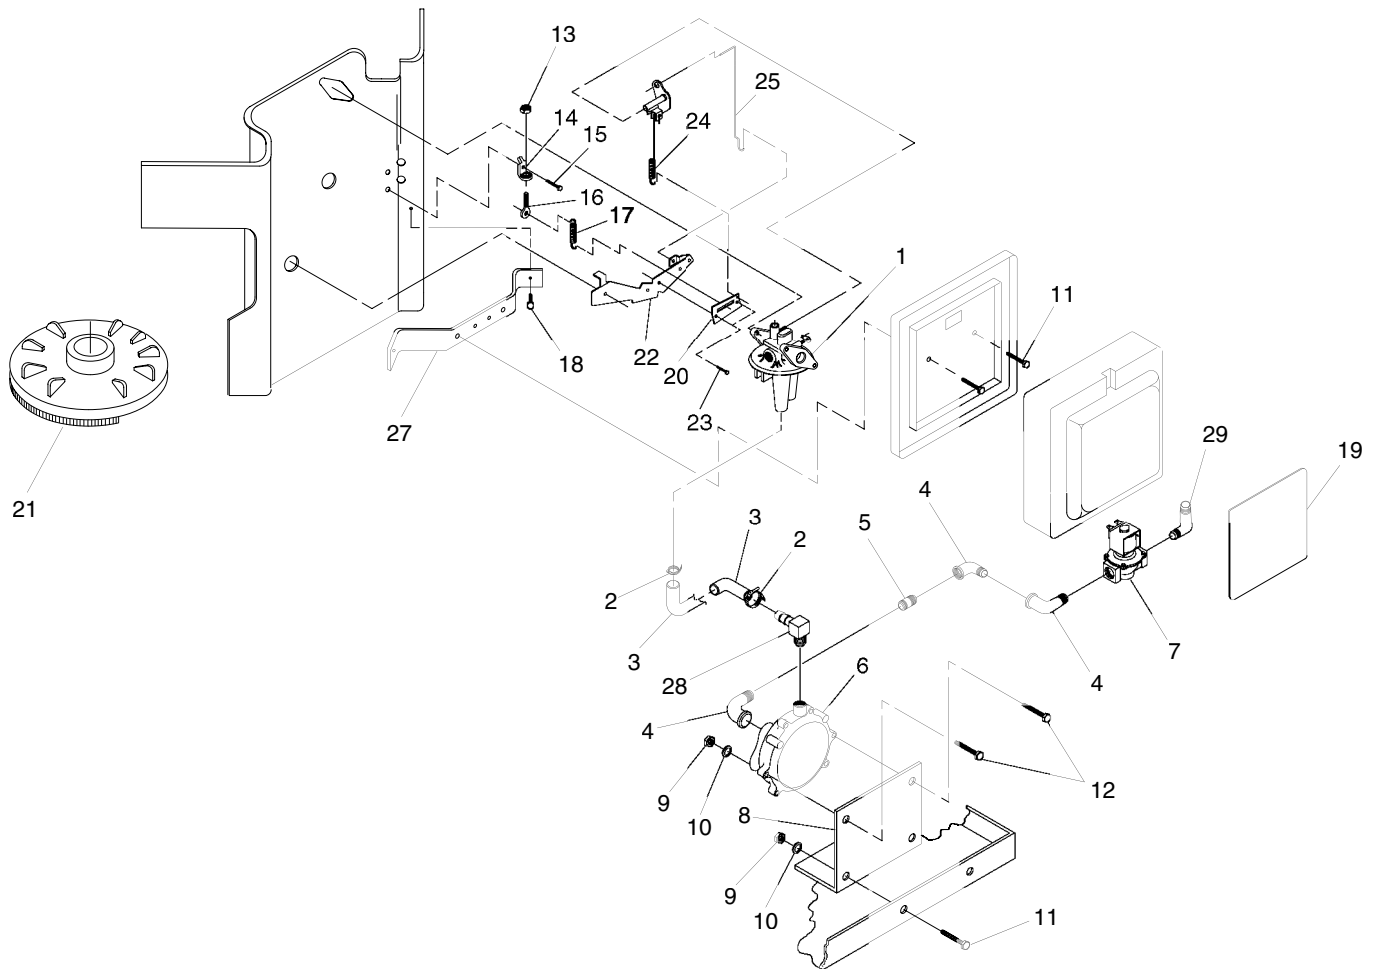

Section 10 – Exploded Views and Parts Lists

PRIMEPACT 66G and 66LP Recreational Vehicle Generators LP Carburetor & Air Cleaner – Drawing No. 0A4029-G

ITEM	PART NO.	QTY.	DESCRIPTION	ITEM	PART NO.	QTY.	DESCRIPTION
1	0A1662A	1	CARB. V-TWIN L/P	18	066476	2	M6-1.0 X 12MM HEX SCREW W/LOCK WASHER
2	057822	2	HOSE CLAMP	19	0C2338E	1	AIR CLEANER DECAL-PRIMEPACT 70LP
3	074994	1	1/2 I.D. X 10" LONG HOSE		0C2338C	1	AIR CLEANER DECAL-PRIMEPACT 66LP
4	026307	3	STREET ELBOWS		0C2338A	1	AIR CLEANER DECAL-PRIMEPACT 55LP
5	026915	1	3/4 PIPE NIPPLE	20	075944	1	GOVERNOR SPRING BRACKET
6	075211	1	GASEOUS FUEL REGULATOR	21	0A7782A	1	FLYWHEEL ASSEMBLY
7	0A2666	1	GASEOUS FUEL SOLENOID	22	070155	1	GOVERNOR LEVER
8	0A5198	1	REGULATOR MOUNTING BRACKET	23	076242	2	1/8 I.D. X 1/8 RIVET
9	049813	4	M6 HEX NUT	24	070125	1	ANTI-LASH SPRING
10	022097	4	M6 LOCK WASHER	25	070108	1	GOVERNOR-TO-CARBURETOR ROD
11	047411	2	M6-1.0 X 16MM HEX HD. CAPSCR.	+	028739	4	4" LONG TIE WRAP
12	038750	2	M6-1.0 X 30MM HEX HD. CAPSCR.	+	055162	9CC	PIPE SEALANT
13	037398	1	HEX LOCK NUT (NYLON)	27	073131	1	AIR CLEANER SUPPORT BRACKET
14	074961	1	GOVERNOR ADJUSTER BRACKET	28	061696	1	BARBED 90 DEG. 3/8 X 1/2
15	056893	5	#10-24 X 1/2 SCREW	29	0A5606	1	ELBOW 90 DEG 3/8 X 3/4
16	047227	1	GOVERNOR ADJUSTER SCREW				
17	074962C	1	GOVERNOR SPRING (PP55G/LP, PP66G/LP)				
	074962G	1	GOVERNOR SPRING (PP70G/LP, Q70G)				
							+ NOT SHOWN