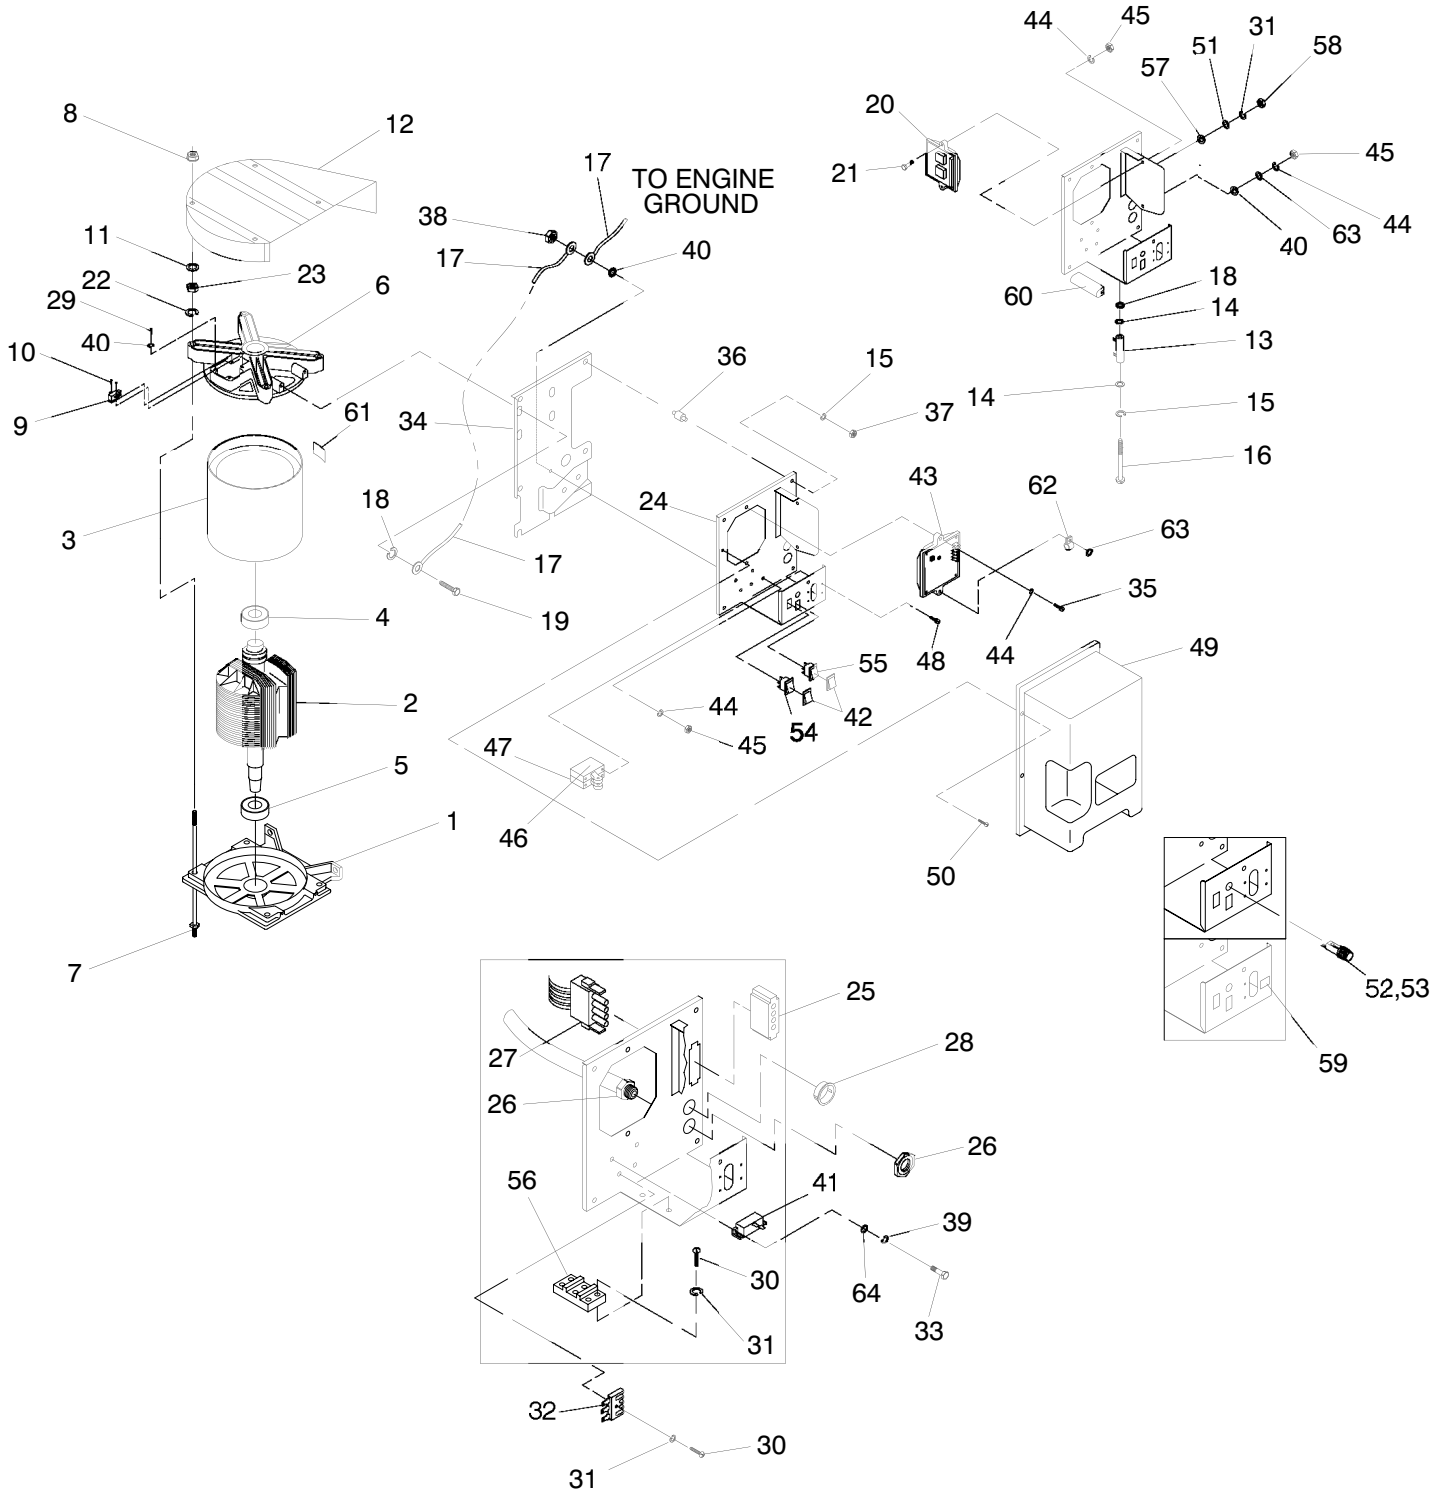

Section 10 – Exploded Views and Parts Lists

PRIMEPACT 66G and 66LP Recreational Vehicle Generators
Alternator and Control Panel – Drawing No. 0D3149-C

Section 10 – Exploded Views and Parts Lists

PRIMEPACT 66G and 66LP Recreational Vehicle Generators Alternator and Control Panel – Drawing No. 0D3149-C

ITEM	PART NO.	QTY.	DESCRIPTION	ITEM	PART NO.	QTY.	DESCRIPTION
1	0C9675	1	LOWER BEARING CARRIER	34	086317A	1	PANEL SUPPORT BRACKET
2	077005H	1	ROTOR ASSEM. PP55	35	075235	2	M5-0.8 x 30 LG. CAPSCREW
	077004H	1	ROTOR ASSEM. PP66	36	082737	4	VIBRATION MOUNT
3	087844H	1	STATOR ASSEM. 55	37	049813	4	M6-1.0 HEX NUT
	087845H	1	STATOR ASSEM. 66	38	049815	1	M5-08 x 16 LG. HEX HD. CAPSCR.
4	073159	1	BALL BEARING	39	043182	2	M3-LOCK WASHER
5	031971	1	BALL BEARING	40	0A8475	3	#10-SPECIAL LOCK WASHER
6	0C9674	1	UPPER BEARING CARRIER	41	053623	1	C/BREAKER 2.5A PP55
7	077006	4	STUD-STATOR		054502	1	C/BREAKER 3.0A PP66
8	052858	4	M8-1.25 FLANGE LOCK NUT	42	0D2724	2	BOOT, ROCKER SWITCH
9	066386	1	BRUSH HOLDER	43	083049	1	REGULATOR VOLTAGE
10	066849	2	M5-0.8 x 16 LG. TAPTITE	44	022152	6	M5-LOCK WASHER
11	027756	4	NYLON WASHER	45	051716	4	M5-0.8 HEX NUT
12	086314	1	GENERATOR TOP HOUSING	46	090144	1	C/BREAKER 20A. PP55
13	075234	1	RESISTOR		090145	1	C/BREAKER 30A. PP66
14	022473	2	¼" M6-FLAT WASHER	47	090145	1	C/BREAKER 30A. (ALL UNITS)
15	022097	5	¼" M6-LOCK WASHER	48	025105	4	#6-32 x ¼" SCREW W/LOCK WASHER
16	055816	1	M6-1.0 x 70 LG. CAPSCREW	49	086315	1	PANEL COVER
17	090141	2	GROUND CABLE	50	090734	4	M4-0.7 x 12 LG. CAPSCR.W/LOCK- WASHER & FLAT WASHER
18	0A1658	2	SPECIAL LOCK WASHER, ¼"	51	022985	1	#6-FLAT WASHER
19	074906	4	M6-1.0 x 20 LG. TAPTITE	52	032300	1	FUSE HOLDER
20	092234	1	CONTROLLER P.C.B.	53	022676	1	FUSE AGC-15A.
21	055440	2	M5-0.8 x 25mm CAPSCREW	54	087798	1	SWITCH S.P.D.T. 6A.-(START-STOP)
22	022129	4	5/16" M8 LOCKWASHER	55	092113	1	SWITCH S.P.D.T.-(FUEL PUMP)
23	045771	4	M8-1.25 HEX NUT	56	075210A	1	TERMINAL BLOCK
24	086316	1	PANEL SHEET METAL	57	0A8475A	1	#8 SPECIAL LOCK WASHER
25	053650	1	4-PIN CONNECTOR	58	051715	1	M4-0.7 HEX NUT
26	0C4258	1	CONDUIT ASSEMBLY	59	090157	1	DECAL, CB RATING 30A.
27	075244	1	ASSEMBLY, REMOTE CABLE	60	084867	4"	U- CHANNEL, RUBBER
28	023484S	1	BUSHING	61	089438A	1	DECAL, CUSTOMER CON. PP55
29	074908	1	M5-0.8 x 10 LONG TAPTITE		089438B	1	DECAL, CUSTOMER CON. PP66
30	075476	3	M4-0.7 x 16 LG. CAPSCREW	62	031791	1	CLAMP, HOSE
31	022264	4	#8/ M4-LOCK WASHER	63	023897	3	#10/ M5-FLAT WASHER
32	065795	1	BATTERY CHARGER RECTIFIER	64	031879	2	WASHER FLAT #4
33	090987	2	M3-0.5 x 12 LG. PPHMS