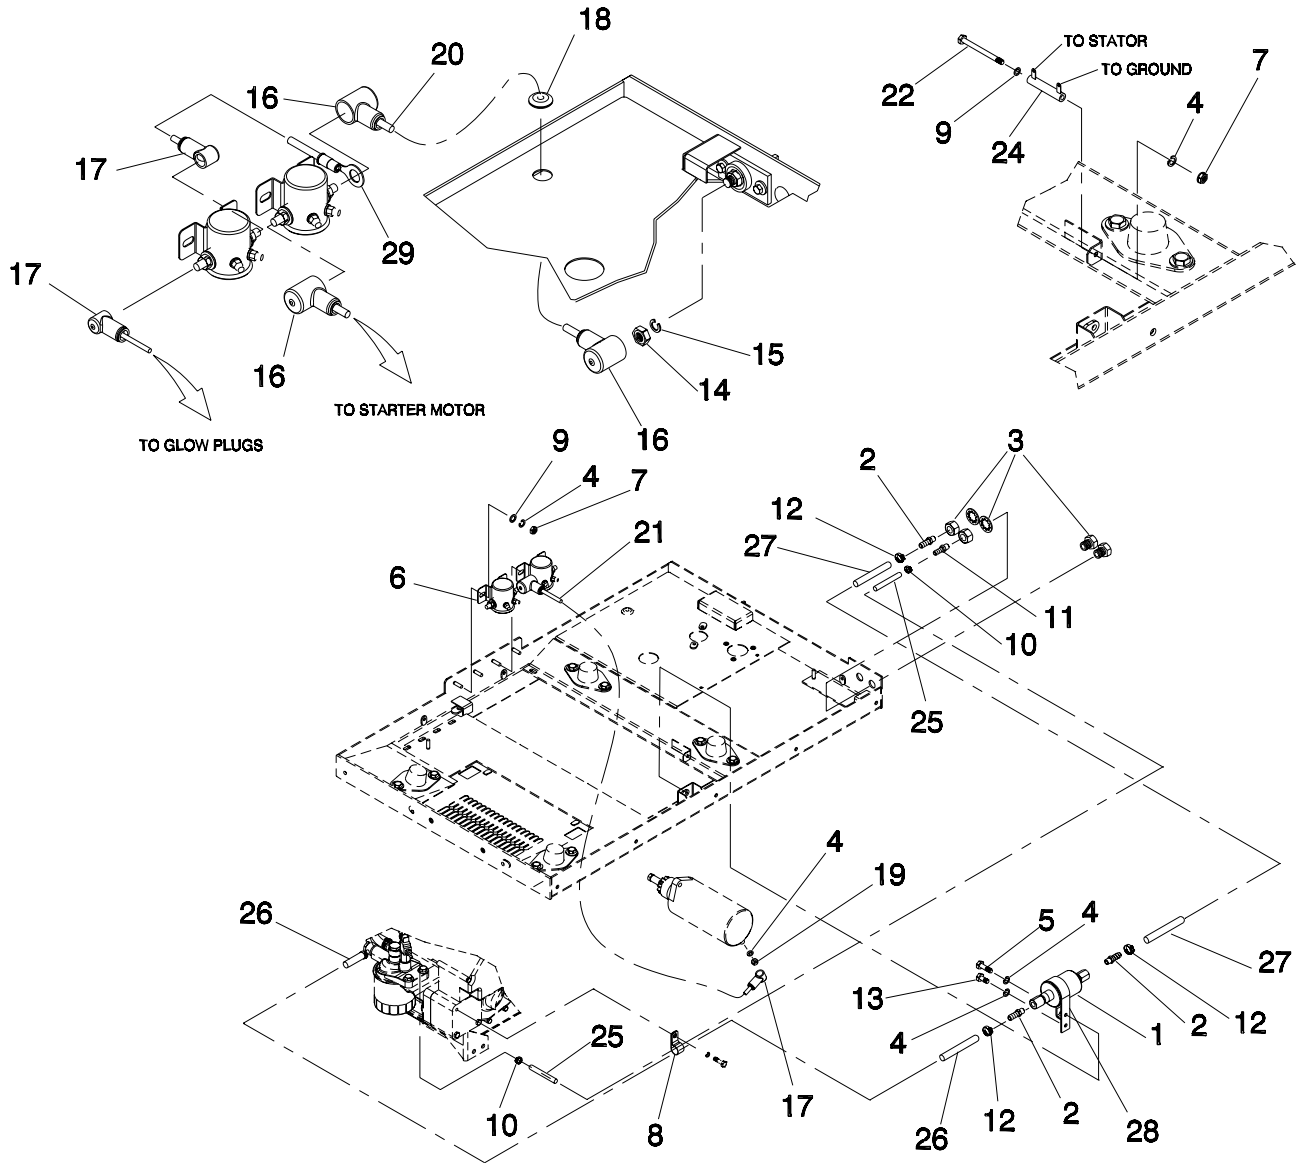

Appendix 3 – Exploded Views and Parts Lists

QUIETPACT™ 65D Recreational Vehicle Generator Fuel and Electrical Systems – Drawing No. 0D2363-A

ITEM	PART NO.	QTY.	DESCRIPTION
1	0C6946A	1	Fuel Pump Assembly
2	052219	3	1/8 NPT x 5/16 Barbed Straight Fitting
3	069598B	2	Bulkhead Adaptor Fitting
4	022097	7	Washer, Split Lk- 1/4 -M6
5	038750	1	HHCS M6-1.00 x 30
6	056739	2	Relay Solenoid
7	049813	5	Nut, Hex M6-1
8	055934M	1	Clamp, Vinyl Coat 3/4
9	022473	5	Washer, Flat -M6
10	040173	2	Hose Clamp
11	028414A	1	1/8 NPT x 1/4 Barbed Straight Fitting
12	0C7649	3	Hose Clamp 7/8 / 3/8
13	047411	1	HHCS M6-1.00 x 16
14	0C7968	1	Hex Nut 3/8-16 Brass
15	022237	1	Washer Split Lk 3/8
16	075763	3	Boot, Battery Cable

ITEM	PART NO.	QTY.	DESCRIPTION
17	075763A	3	Boot, Battery Cable
18	0C7413	1	Grommet 3/8 I/D x 1 GD
19	022127	1	Hex Nut 1/4 - 20
20	053621-201	1	Cable, Battery
21	053621-197	1	Cable, Starter
22	0A2053	1	HHCS, M6-1 x 65
24	075234	1	Resistor
25	030340	1.04M	Hose, 1/4 ID SAE-30R2
26	0C8008	635mm	Hose, 5/16 ID SAE-30R7
27	0C8008	375mm	Hose, 5/16 ID SAE-30/R7
28	0C8009	1	Clamp, Fuel Pump
29	0D2021H	1	Wire Assy, #0 (PHC-SC)

M = Meters
mm = Millimeters