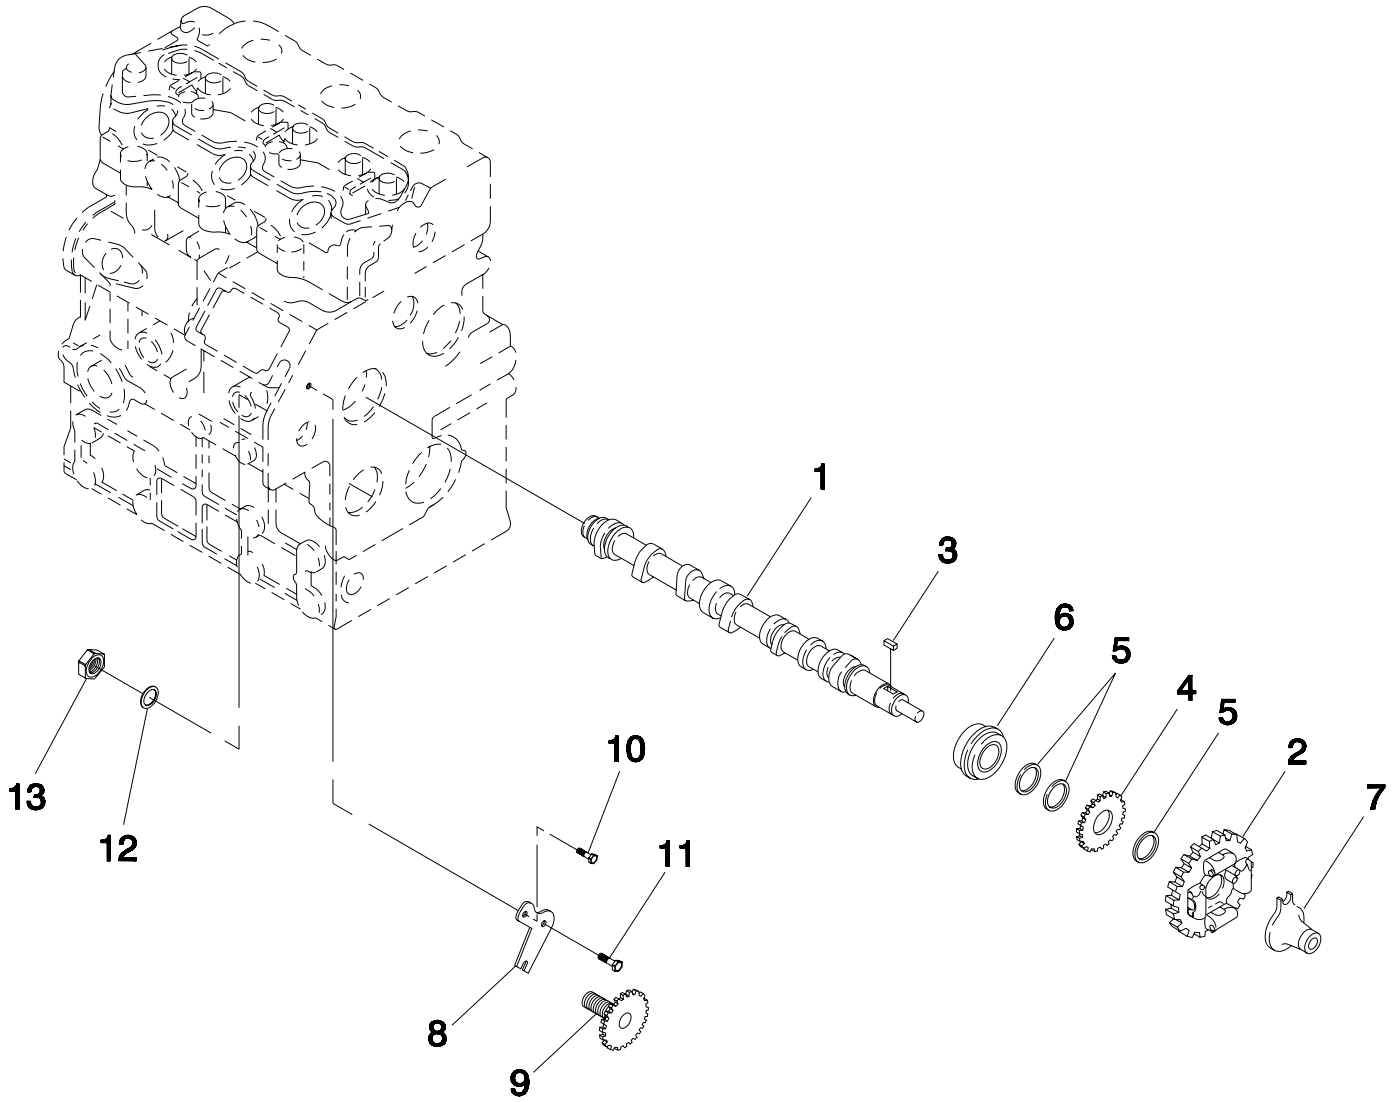

M = Meters
mm = Millimeters

Appendix 3 – Exploded Views and Parts Lists
QUIETPACT™ 65D Recreational Vehicle Generator
Customer Controls Assembly – Drawing No. 0D5055-A

ITEM	PART NO.	QTY.	DESCRIPTION	ITEM	PART NO.	QTY.	DESCRIPTION
1	0D2398	1	START / STOP SWITCH	16	0C5096	1	FRAME, CONTROL PANEL
2	0C4540	1	COVER, ENGINE CONTROL BOX	17	0D4372	1	PLUG, OIL FILL
3	0C1457	1	HOUR METER	18	0C3971B	1	DIPSTICK ASSEMBLY
4	081904	1	FUSE HOLDER, SFE-14	19	0C4883	1	HOSE, DIPSTICK TUBE
5	055920	1	SWITCH, PUSHBUTTON SPST	20	0C4884	1	HOSE, FILLER TUBE
6	043181	2	PPHMS M3-0.5 X 10	21	0C7649	1	HOSE CLAMP 7/8-3/8
7	022159	2	LOCKWASHER M3	22	057824	2	HOSE CLAMP SIZE #16
8	055927	1	FUSE, SFE-14	23	0C3992	4	M4-0.7 X 16 HHCS TAPTITE
9	0C5127	1	DECAL	24	022985	4	WASHER, FLAT #6
10	0C7341	1	BOOT / NUT / PREHEAT SWITCH	25	084135	1	GROMMET
11	049226	4	LOCKWASHER, M5	26	0C6440	2	GASKET, ENGINE CONTROL BOX
12	0C7340	1	BOOT, CIRCUIT BREAKER (WITH 4 SEALING SCREWS)	27	082081	1	CIRCUIT BREAKER, 30A, 2 POLE
13	0D2021A	1	HARNESS	28	049813	2	NUT, HEX M6-1.0
14	051714	2	HEX NUT, M3	29	052749	4	PHMS M5-0.8 X 12
15	0C4476	1	BOX, ENGINE CONTROL	30	038150	4	FLATWASHER, #8
				31	022097	2	WASHER, SPLIT LOCK 1/4"-M6

Appendix 3 – Exploded Views and Parts Lists

QUIETPACT™ 65D Recreational Vehicle Generator 1.0 Liter Diesel Camshaft – Drawing No. 75677

ITEM	PART NO.	QTY.	DESCRIPTION
1	0709390232	1	CAMSHAFT ASSEMBLY
2	0709390233	1	CAMSHAFT GEAR
3	0709390195	1	KEY
4	0709390234	1	GEAR
5	0709390235	3	SPACER
6	0709390236	1	BALL BEARING
7	0709390237	1	SLIDER

ITEM	PART NO.	QTY.	DESCRIPTION
8	0709390238	1	PLATE
9	0709390239	1	TACHOMETER SHAFT
10	0709390240	1	BOLT
11	0709390241	1	BOLT
12	0709390242	1	GASKET
13	0709390243	1	NUT

Appendix 3 – Exploded Views and Parts Lists