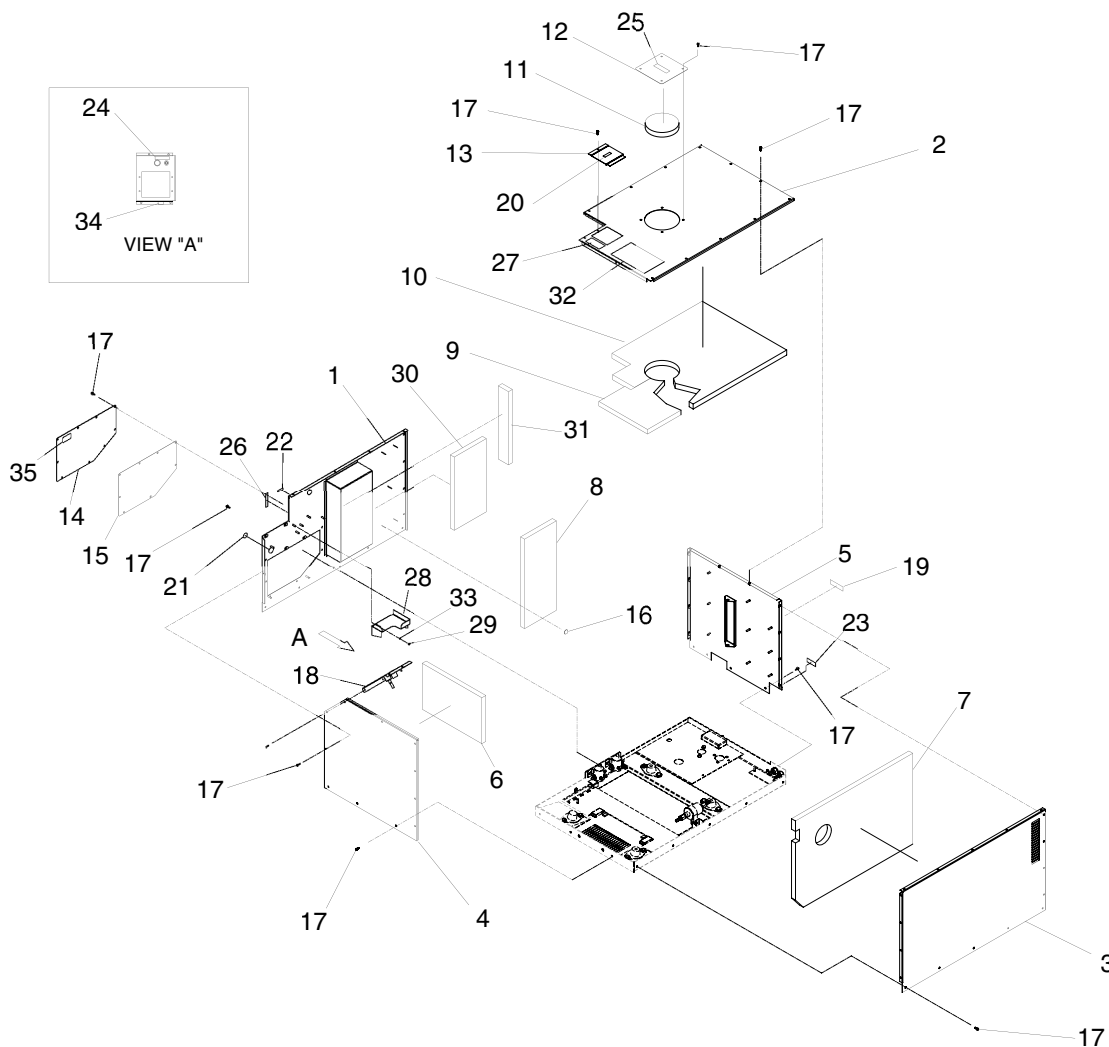

MM = MILLIMETRES

Appendix 3 – Exploded Views and Parts Lists

QUIETPACT™ 65D Recreational Vehicle Generator Enclosure – Drawing No. 0D5059-B

ITEM	PART NO.	QTY.	DESCRIPTION	ITEM	PART NO.	QTY.	DESCRIPTION
1	0D2315	1	ENCLOSURE PANEL RH	19	0C7023	1	DECAL, BATTERY +/-
2	0C4534	1	ENCLOSURE PANEL TOP	20	0C7024	1	DECAL, RADIATOR CAP
3	0C4532	1	ENCLOSURE PANEL LH	21	0C7025	1	DECAL, REMOTE
4	0C4535	1	ENCLOSURE PANEL FRONT	22	0C7026	1	DECAL, COOLANT
5	0C4536	1	ENCLOSURE REAR PANEL	23	0C7027	1	DECAL, FUEL RETURN/SUPPLY
6	0C5525	1	INSULATION, FRONT PANEL	24	0C7028	1	DECAL, OIL FILL / LEVEL
7	0C5527	1	INSULATION, LH SIDE PANEL	25	0C7029	1	DECAL, LIFTING LUG
8	0C5528	1	INSULATION, RH SIDE PANEL	26	0C7030	1	DECAL, MAX HOT / MIN COOLANT
9	0C5529	1	INSULATION, TOP FRONT PANEL	27	0C2340	1	DECAL, WARNING RV
10	0C5530	1	INSULATION, TOP REAR PANEL	28	0C6425	1	SUPPORT, COOLANT TANK
11	0C5531	1	INSULATION, LIFTING LUG COVER	29	049813	3	NUT, HEX M6-1.0
12	0C4986	1	COVER, ACCESS LIFT	30	0C7047A	1	FOAM, AIR DUCT FACE
13	0C4987	1	COVER, RADIATOR FILL	31	0C7047B	1	FOAM, AIR DUCT SIDE
14	0C5091	1	COVER, ACCESS ELECTRICAL	32	0D7805	1	DECAL, UNIT
15	0C6362	1	GASKET, ELECTRICAL ACCESS	33	022097	3	WASHER, SPLIT LOCK 1/4" - M6
16	0D7176	33	WASHER, SELF LOCK	34	098761	1	DECAL, ENGINE DATA
17	0A7215	58	1/4 -20 X 5/8 W/WASHER	35	042755	1	DECAL, CSA APPROVAL
18	0C5096	1	FRAME CONTROL PANEL - REFER TO DRAWING C8005				