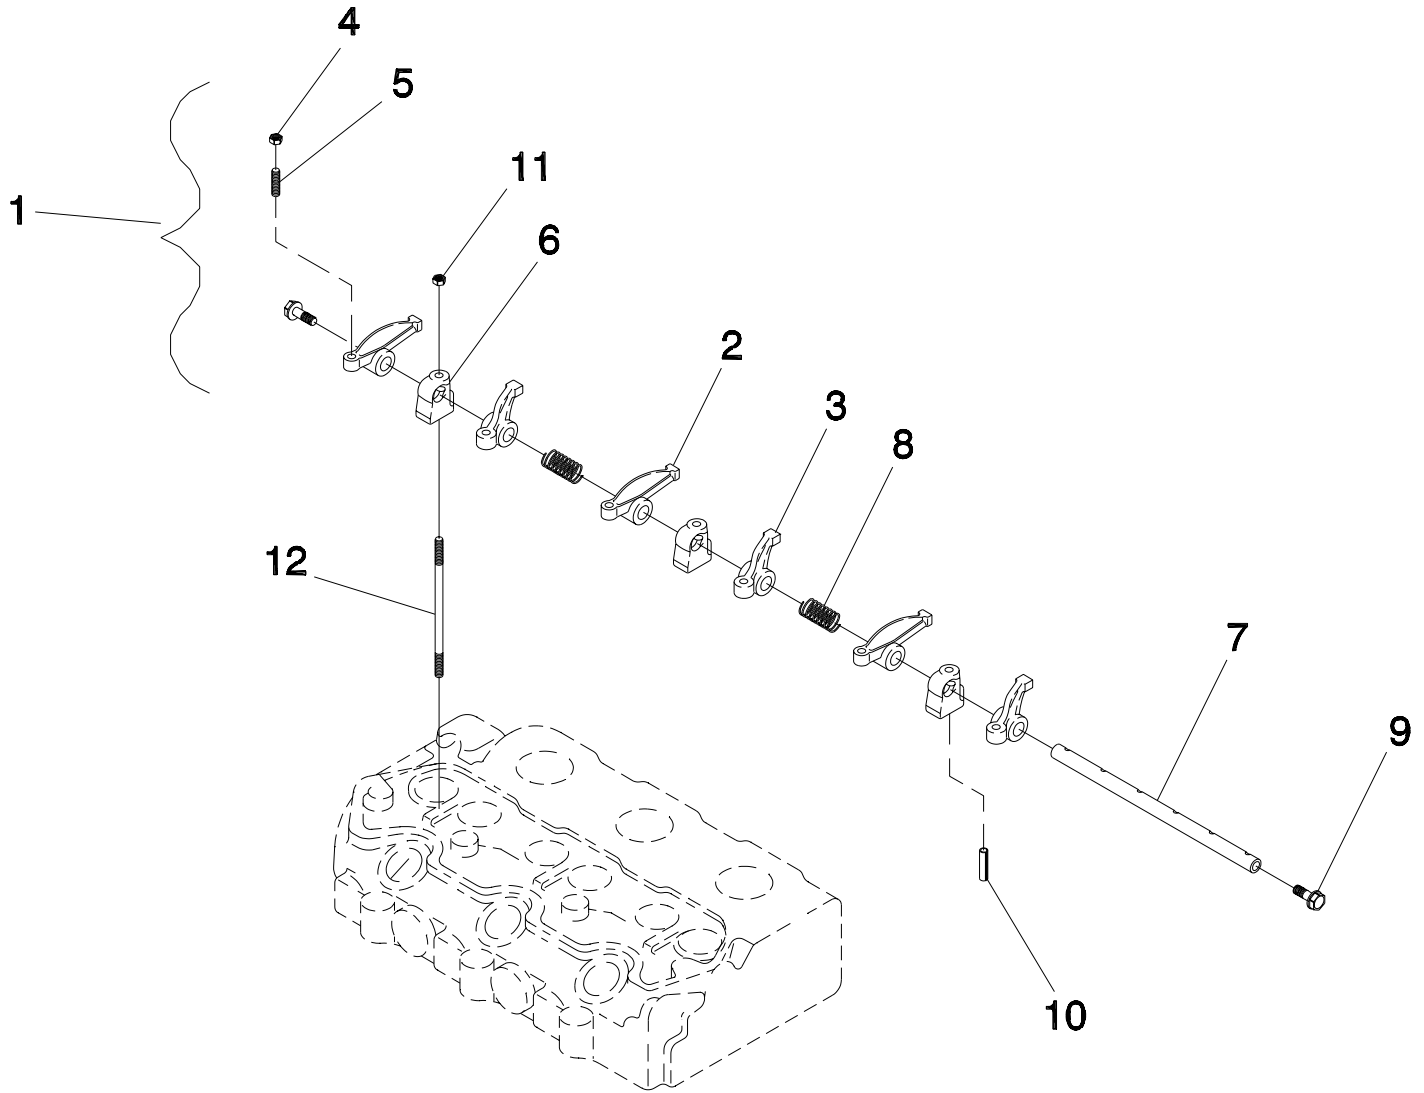

Appendix 3 – Exploded Views and Parts Lists

**QUIETPACT™ 65D Recreational Vehicle Generator
1.0 Liter Diesel Rocker Arm Assembly – Drawing No. 075683-A**

ITEM	PART NO.	QTY.	DESCRIPTION	ITEM	PART NO.	QTY.	DESCRIPTION
1	070939-170	1	ROCKER ARM ASSEMBLY (INCLUDES ALL COMPONENTS SHOWN BELOW)	7	070939-176	1	ROCKER ARM SHAFT
2	070939-171	3	INTAKE ROCKER ARM	8	070939-177	2	SPRING
3	070939-172	3	EXHAUST ROCKER ARM	9	070939-178	2	SCREW
4	070939-174	6	NUT	10	070939-179	3	SPRING,PIN
5	070939-173	6	STUD	11	070939-180	3	NUT
6	070939-175	3	ROCKER ARM BRACKET	12	070939-181	3	STUD