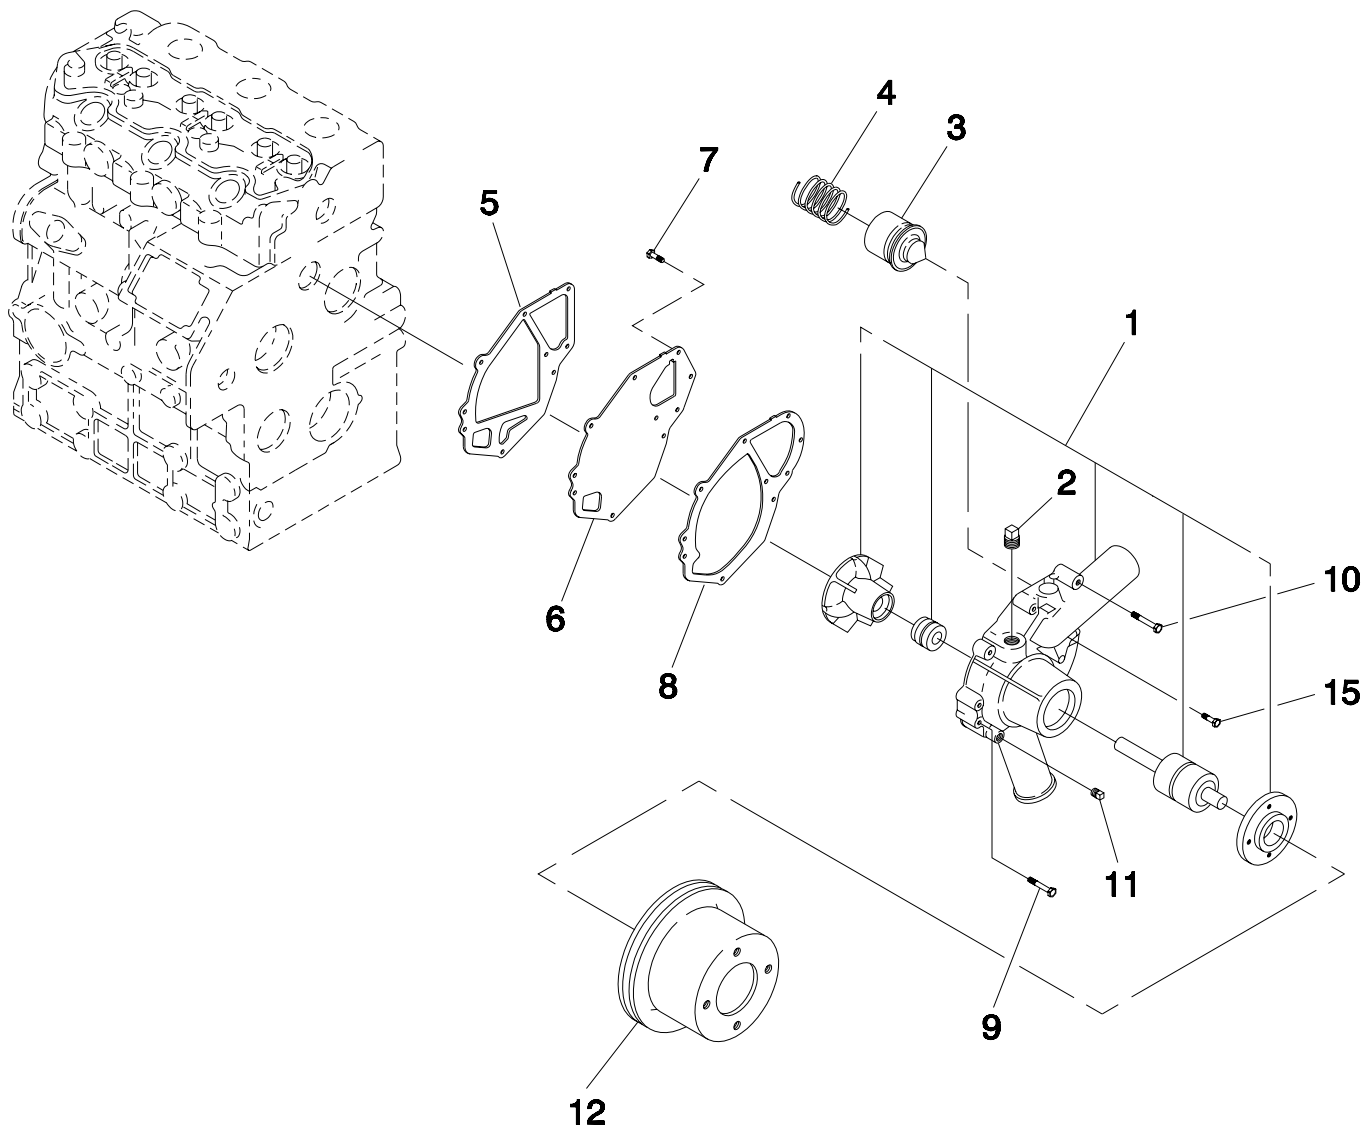

Appendix 3 – Exploded Views and Parts Lists

**QUIETPACT™ 65D Recreational Vehicle Generator
1.0 Liter Diesel Water Pump – Drawing No. 82962**

ITEM	PART NO.	QTY.	DESCRIPTION
1	0709390265	1	WATER PUMP ASSEMBLY
2	0709390266	1	PLUG
3	0709390267	1	THERMOSTAT
4	0709390268	1	SPRING
5	0709390269	3	GASKET
6	0709390270	1	SET PLATE
7	0709390271	1	BOLT

ITEM	PART NO.	QTY.	DESCRIPTION
8	0709390272	1	GASKET
9	0709390273	1	BOLT
10	0709390274	1	BOLT
11	0709390275	1	NUT
12	0709390247	1	PULLEY
15	0709390284	1	BOLT