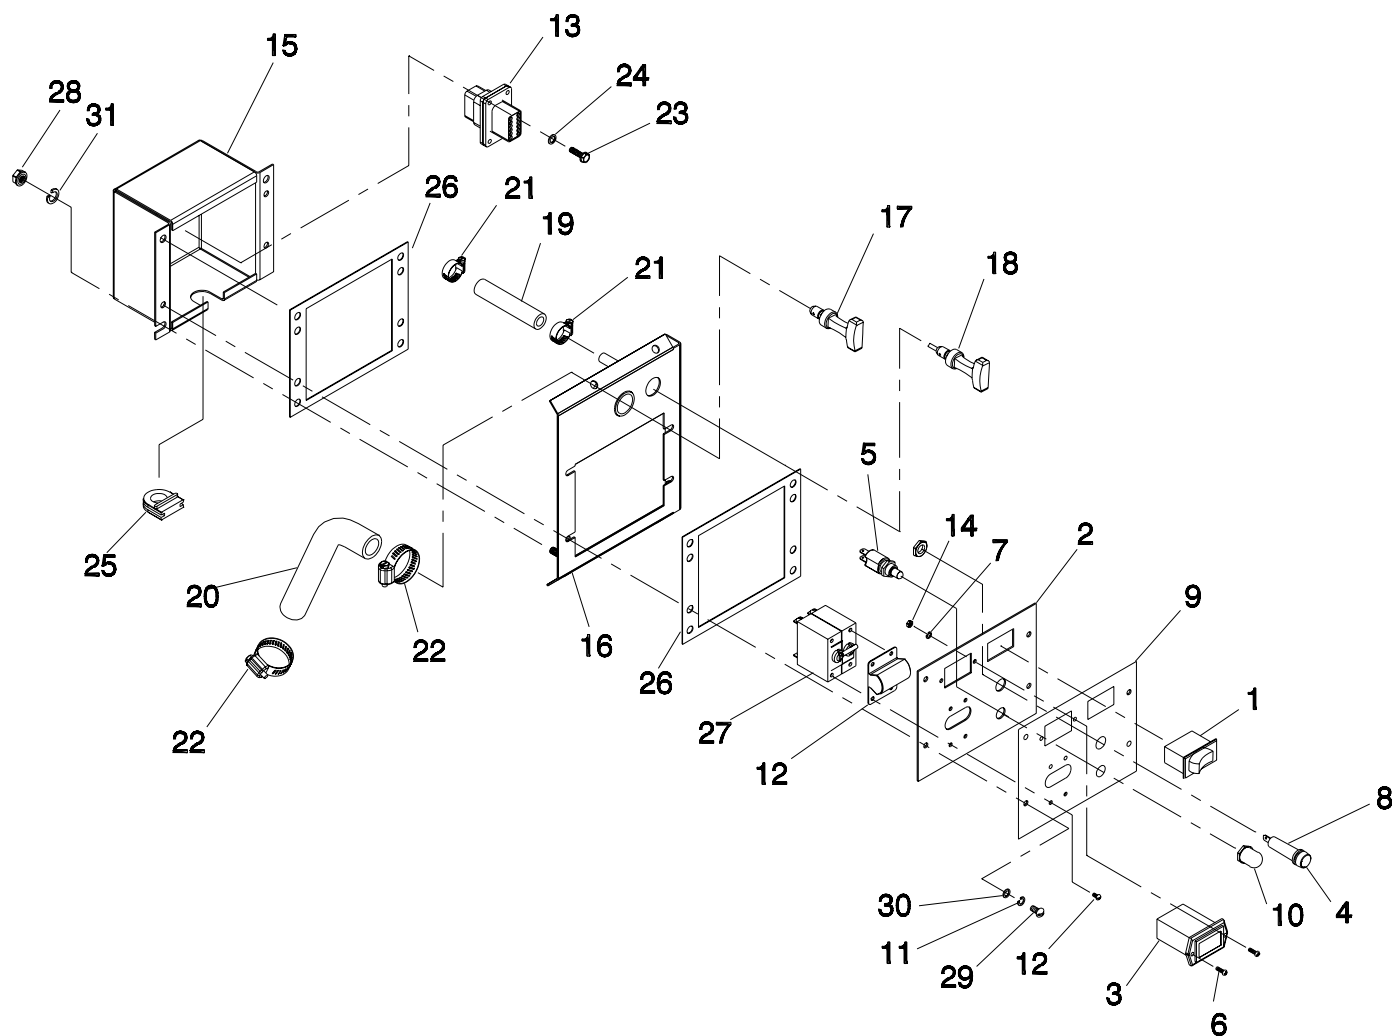

Appendix 3 – Exploded Views and Parts Lists
QUIETPACT™ 65D Recreational Vehicle Generator
Customer Controls Assembly – Drawing No. 0D5055-A

ITEM	PART NO.	QTY.	DESCRIPTION	ITEM	PART NO.	QTY.	DESCRIPTION
1	0D2398	1	START / STOP SWITCH	16	0C5096	1	FRAME, CONTROL PANEL
2	0C4540	1	COVER, ENGINE CONTROL BOX	17	0D4372	1	PLUG, OIL FILL
3	0C1457	1	HOUR METER	18	0C3971B	1	DIPSTICK ASSEMBLY
4	081904	1	FUSE HOLDER, SFE-14	19	0C4883	1	HOSE, DIPSTICK TUBE
5	055920	1	SWITCH, PUSHBUTTON SPST	20	0C4884	1	HOSE, FILLER TUBE
6	043181	2	PPHMS M3-0.5 X 10	21	0C7649	1	HOSE CLAMP 7/8-3/8
7	022159	2	LOCKWASHER M3	22	057824	2	HOSE CLAMP SIZE #16
8	055927	1	FUSE, SFE-14	23	0C3992	4	M4-0.7 X 16 HHCS TAPTITE
9	0C5127	1	DECAL	24	022985	4	WASHER, FLAT #6
10	0C7341	1	BOOT / NUT / PREHEAT SWITCH	25	084135	1	GROMMET
11	049226	4	LOCKWASHER, M5	26	0C6440	2	GASKET, ENGINE CONTROL BOX
12	0C7340	1	BOOT, CIRCUIT BREAKER (WITH 4 SEALING SCREWS)	27	082081	1	CIRCUIT BREAKER, 30A, 2 POLE
13	0D2021A	1	HARNESS	28	049813	2	NUT, HEX M6-1.0
14	051714	2	HEX NUT, M3	29	052749	4	PHMS M5-0.8 X 12
15	0C4476	1	BOX, ENGINE CONTROL	30	038150	4	FLATWASHER, #8
				31	022097	2	WASHER, SPLIT LOCK 1/4"-M6