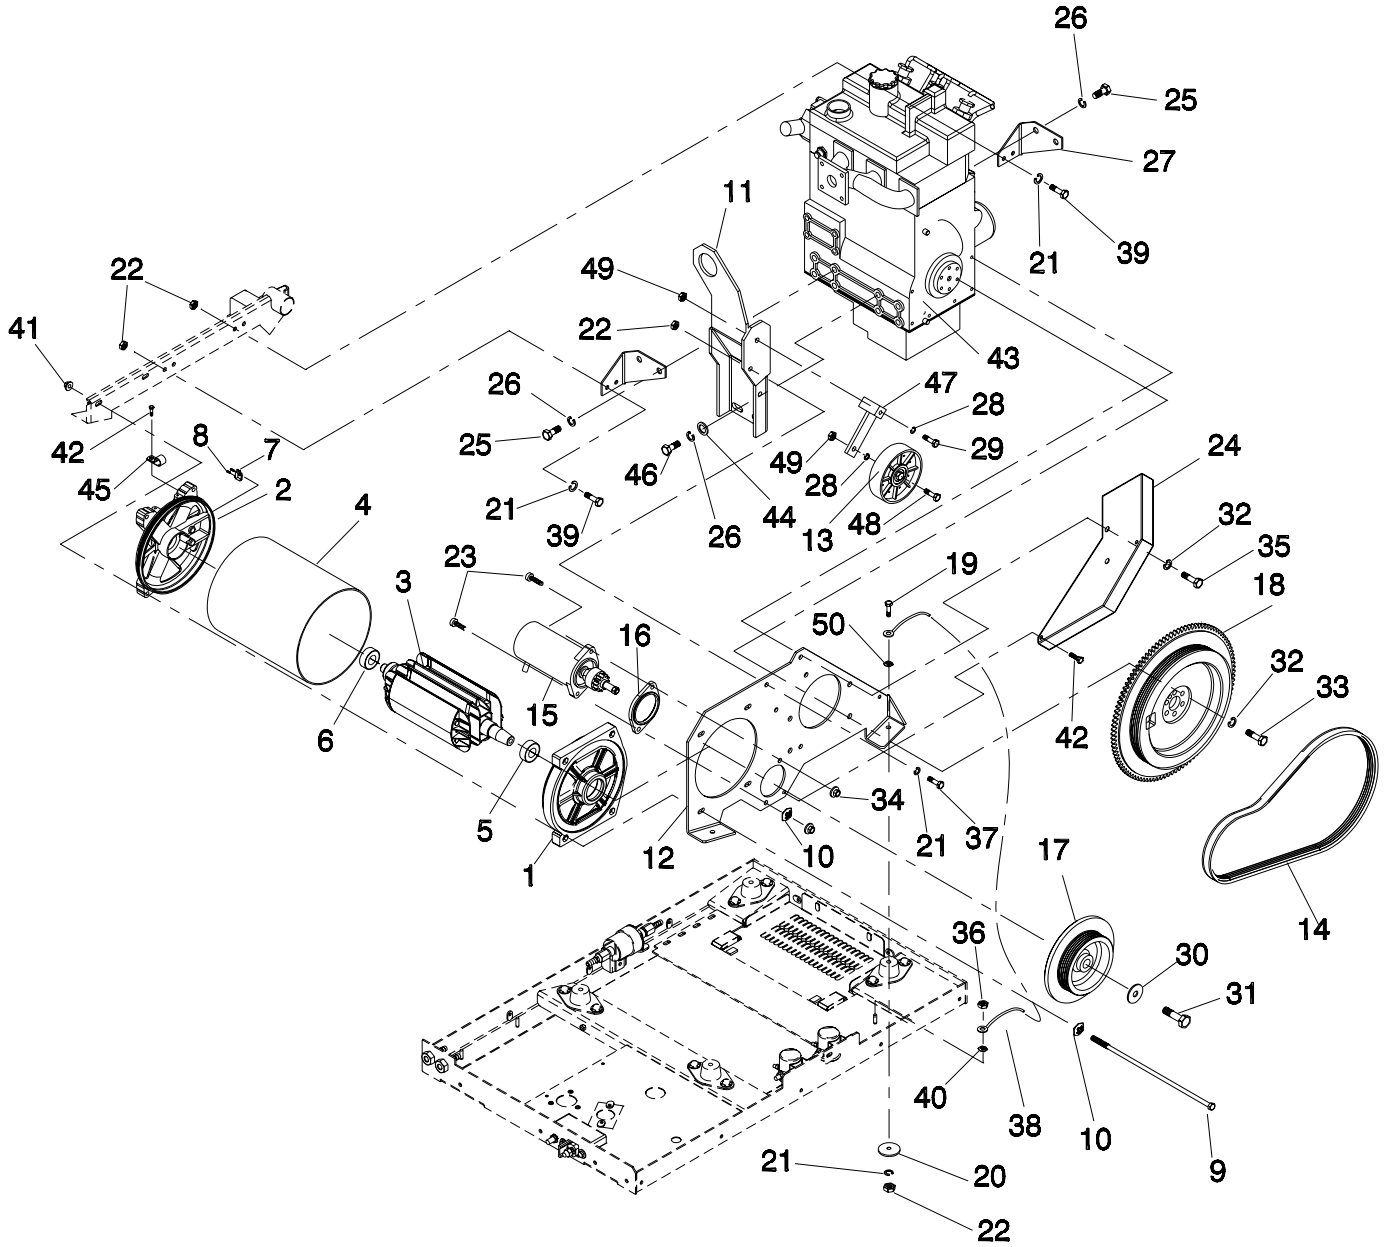

Appendix 3 – Exploded Views and Parts Lists

QUIETPACT™ 65D Recreational Vehicle Generator
Engine, Alternator Drive and Starter Assembly – Drawing No. 0D5057-A

Appendix 3 – Exploded Views and Parts Lists

QUIETPACT™ 65D Recreational Vehicle Generator Engine, Alternator Drive and Starter Assembly – Drawing No. 0D5057-A

ITEM	PART NO.	QTY.	DESCRIPTION
1	0C5598	1	BEARING CARRIER, FRONT
2	0C9674	1	BEARING CARRIER, UPPER
3	0C6055H	1	ROTOR ASSEMBLY
4	0D5030H	1	STATOR ASSEMBLY
5	031971	1	BALL BEARING
6	073159	1	BALL BEARING
7	066386	1	BRUSH HOLDER
8	066849	2	TAPTITE M5-0.8 X 16MM
9	0C6862	4	BOLT , STATOR
10	0C3168	6	5/16 SPECIAL LOCK WASHER
11	0C5014	1	LUG, LIFT
12	0C7646	1	RAIL, ENGINE RH
13	0C8646	1	PULLEY, 4.5" FLAT
14	0C5298	1	BELT, V-RIB
15	020692	1	STARTER MOTOR
16	0C4841	1	SPACER, STARTER
17	073106D	1	PULLEY, ALTERNATOR
18	0D5046	1	FLYWHEEL ASSEMBLY
19	039288	2	HHCS M8-1.25 X 55MM
20	071956	2	WASHER, VIBRATION ISOLATOR
21	022129	8	WASHER, SPLIT LK -M8
22	045771	8	NUT, HEX M8-1.25
23	040250	2	SHCS 5/16"-18 X 1-1/2"
24	0C7933	1	GUARD, FLYWHEEL
25	068485	4	HHCS M12-1.25 X 20MM
26	051769	6	WASHER, SPLIT LK -M12
27	0C4537	2	ENGINE BRACKET
28	022304	2	1/2" FLAT WASHER
29	023316	1	1/2"-13 X 4" HHCS
30	049451	1	FENDER WASHER 7GA
31	042633	1	HHCS 3/8-24 X 1"
32	046526	11	LOCKWASHER M10
33	052212	6	HHCS M10-1.25 X 25MM
34	069673J	2	5/16 FLANGE NUT
35	051756	5	HHCS M10-1.25 X 20MM
36	049813	1	M6 HEX NUT
37	043107	2	HHCS M8-1.25 X 25MM
38	021991	1	EARTH STRAP
39	039253	4	HHCS M8-1.25 X 20MM
40	0A1658	1	1/4" SPECIAL LOCK WASHER
41	067989	4	M8 FLANGE NUT
42	0C1069	3	TAPTITE, M6-1.0 X 8MM
43	0C6609	1	ENGINE, 1.0L DIESEL
44	049808	2	WASHER, FLAT M12
45	055934M	1	CLAMP, VINYL COATED, 3/4"
46	0A7043	2	HHCS M12-1.25 X 25MM
47	0C8644	1	TENSIONER, SE-F18-4.5"
48	024426	1	1/2"-13 X1-3/4" HHCS
49	048705	2	1/2"-13 FLANGE NUT
50	022145	2	FLAT WASHER, 5/16"