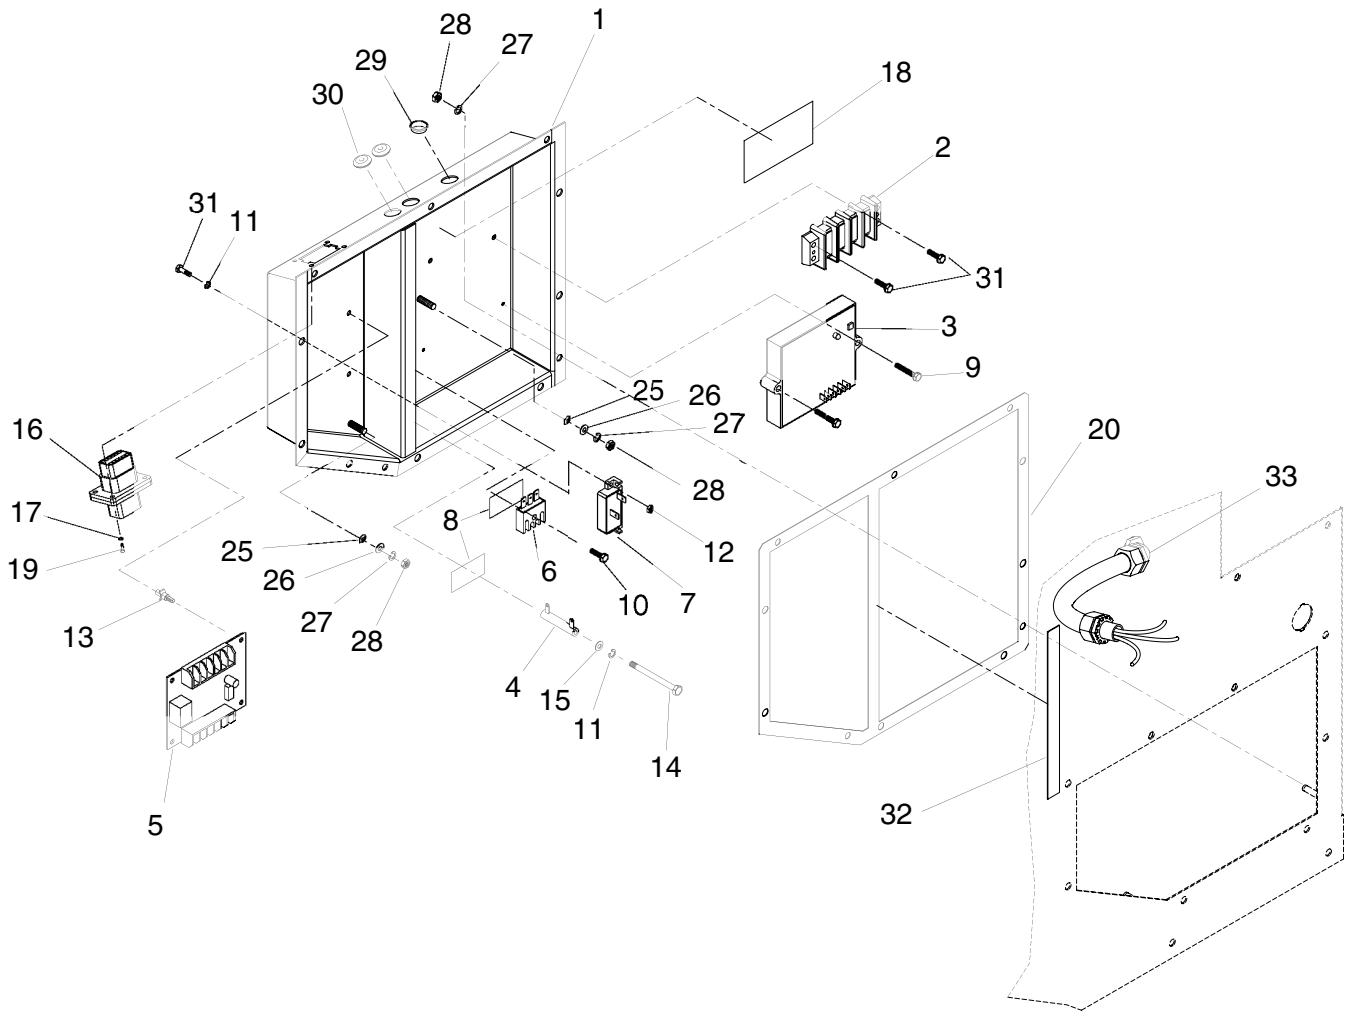

Appendix 3 – Exploded Views and Parts Lists

QUIETPACT™ 65D Recreational Vehicle Generator Electrical Enclosure Assembly – Drawing No. 0D5056-A

ITEM	PART NO.	QTY.	DESCRIPTION	ITEM	PART NO.	QTY.	DESCRIPTION
1	0D2412	1	WELDMENT, ELECTRICAL ENCLOSURE	19	022985	4	WASHER, FLAT #6
2	071914	1	TERMINAL BLOCK 4 POSITION	20	0C6359	1	GASKET, ELECTRICAL ENCLOSURE
3	083048	1	ASSEMBLY, POTTED REGULATOR	21	0D2021G*	1	WIRE ASSEMBLY # 32
4	0C7610	1	RESISTOR 20R 5% 12W	22	0D2021F*	1	WIRE ASSEMBLY # 22
5	093642	1	ASSEMBLY MARINE CONTROL BOARD	23	0D2021D*	1	DIODE ASSEMBLY
6	065795	1	RECTIFIER, BATTERY CHARGING	24	0D2021E*	1	WIRE ASSEMBLY # 162
7	048512	1	CIRCUIT BREAKER 5 AMP	25	0A1658	2	¼ SPECIAL LOCKWASHER
8	027565	A/R	TAPE, GLASS INSULATED	26	022473	2	WASHER, FLAT ¼-M6
9	066849C	2	TAPTITE, M5-0.8 X 30	27	022097	7	WASHER, SPLIT LK ¼-M6
10	066849	1	TAPTITE, M5-0.8 X 16	28	049813	7	NUT, HEX M6-1
11	022264	3	LOCKWASHER M5	29	023484D	1	BUSHING, SNAP
12	051715	2	NUT, HEX M4-0.7	30	022717B	2	GROMMET
13	040213	4	PCB SUPPORT SNAP -IN	31	051787	4	HHCS, M4-0.7 X 16MM
14	0C8620	1	HHMS, #8-32 X 2.25"	32	0C7390	1	GASKET, ELECTRICAL ENCLOSURE DIVIDER
15	043180	1	WASHER, FLAT M5	33	0D5035	1	HARNESS, AC OUTPUT
16	0D2021B	1	HARNESS				
17	0C3992	4	M4-0.7 X 16 HHCS TAPTITE				
18	0C7022	1	DECAL, CUSTOMER CONNECTION				

A/R = AS REQUIRED

* NOT SHOWN REFER TO WIRING DIAGRAM C4946