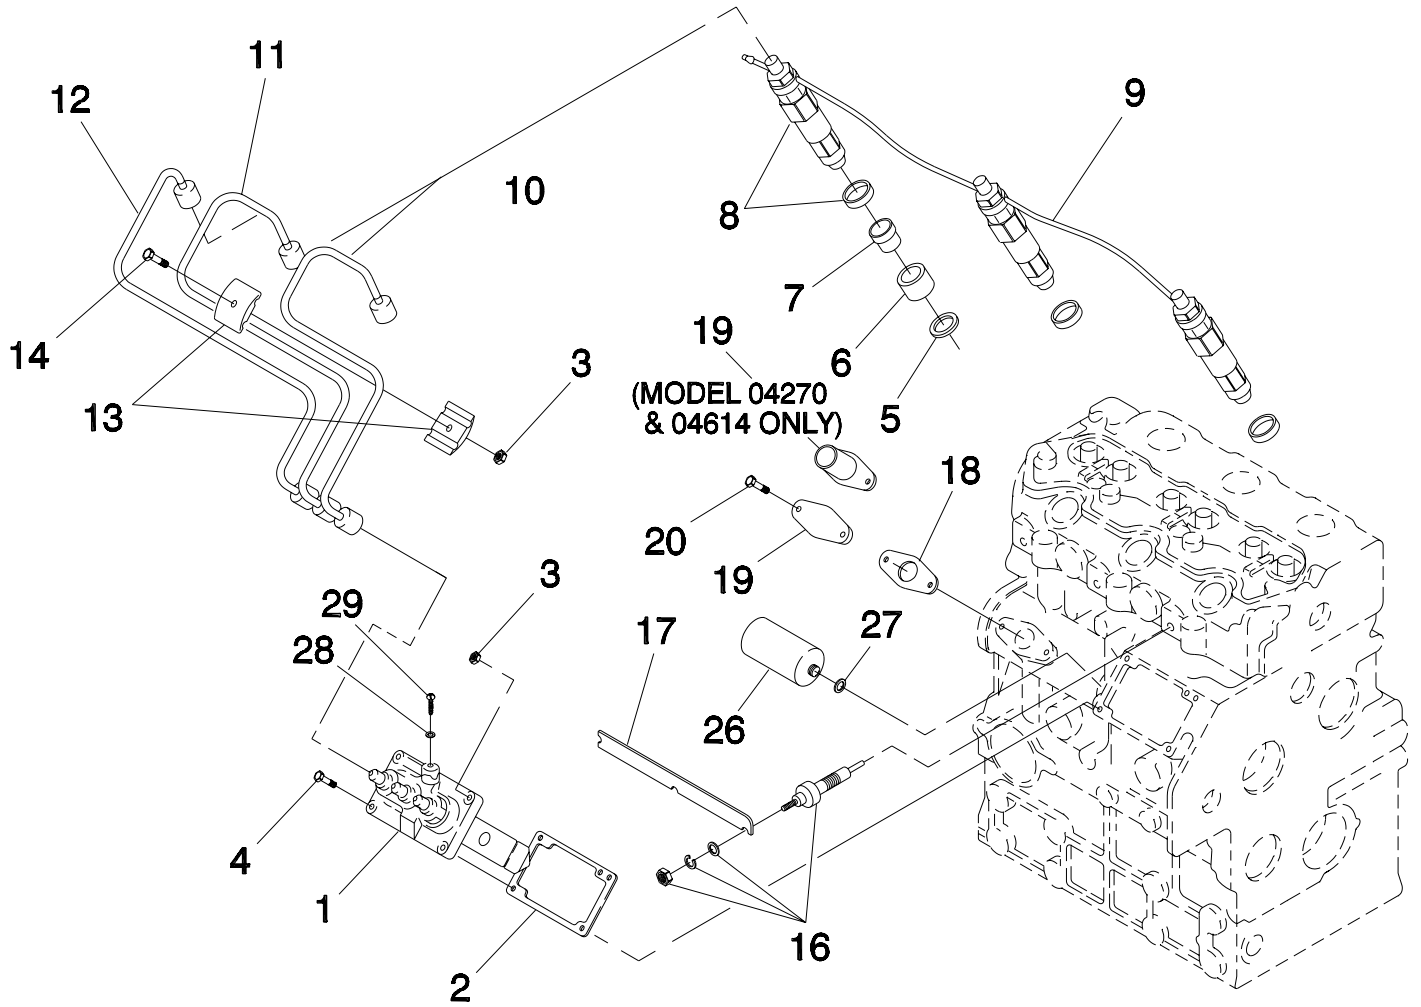

Appendix 3 – Exploded Views and Parts Lists

**QUIETPACT™ 65D Recreational Vehicle Generator
1.0 Liter Diesel Injector Pump – Drawing No. 075686-C**

ITEM	PART NO.	QTY.	DESCRIPTION	ITEM	PART NO.	QTY.	DESCRIPTION
1	0709390316	1	INJECTOR PUMP ASSEMBLY	14	0709390331	1	BOLT
2	0709390317	AR	SHIM-0.2MM	16	0709390332	3	GLOW PLUG
	0709390318	AR	SHIM-0.3MM	17	0709390333	1	CONNECTOR
	0709390319	AR	SHIM-0.5MM	18	0709390334	1	GASKET
	0709390320	AR	SHIM-1.0MM	19	0709390335	1	COVER (ALL MODELS EXCEPT 04270 & 04614)
3	0709390298	3	NUT		0C4736	1	TUBE, ENGINE OIL FILL (MODEL 04270 & 04614)
4	0709390321	2	BOLT	20	0709390264	2	BOLT
5	0709390322	3	GASKET	26	0709390341	1	SOLENOID
6	0709390323	3	INSERT	27	0709390342	1	WASHER
7	0709390324	3	CAP	28	0709390343	1	WASHER
8	0709390325	3	INJECTOR	29	0709390344	1	SCREW
9	0709390326	1	TUBING				
10	0709390327	1	TUBING				
11	0709390328	1	TUBING				
12	0709390329	1	TUBING				
13	0709390330	1	CLAMP				

AR - AS REQUIRED