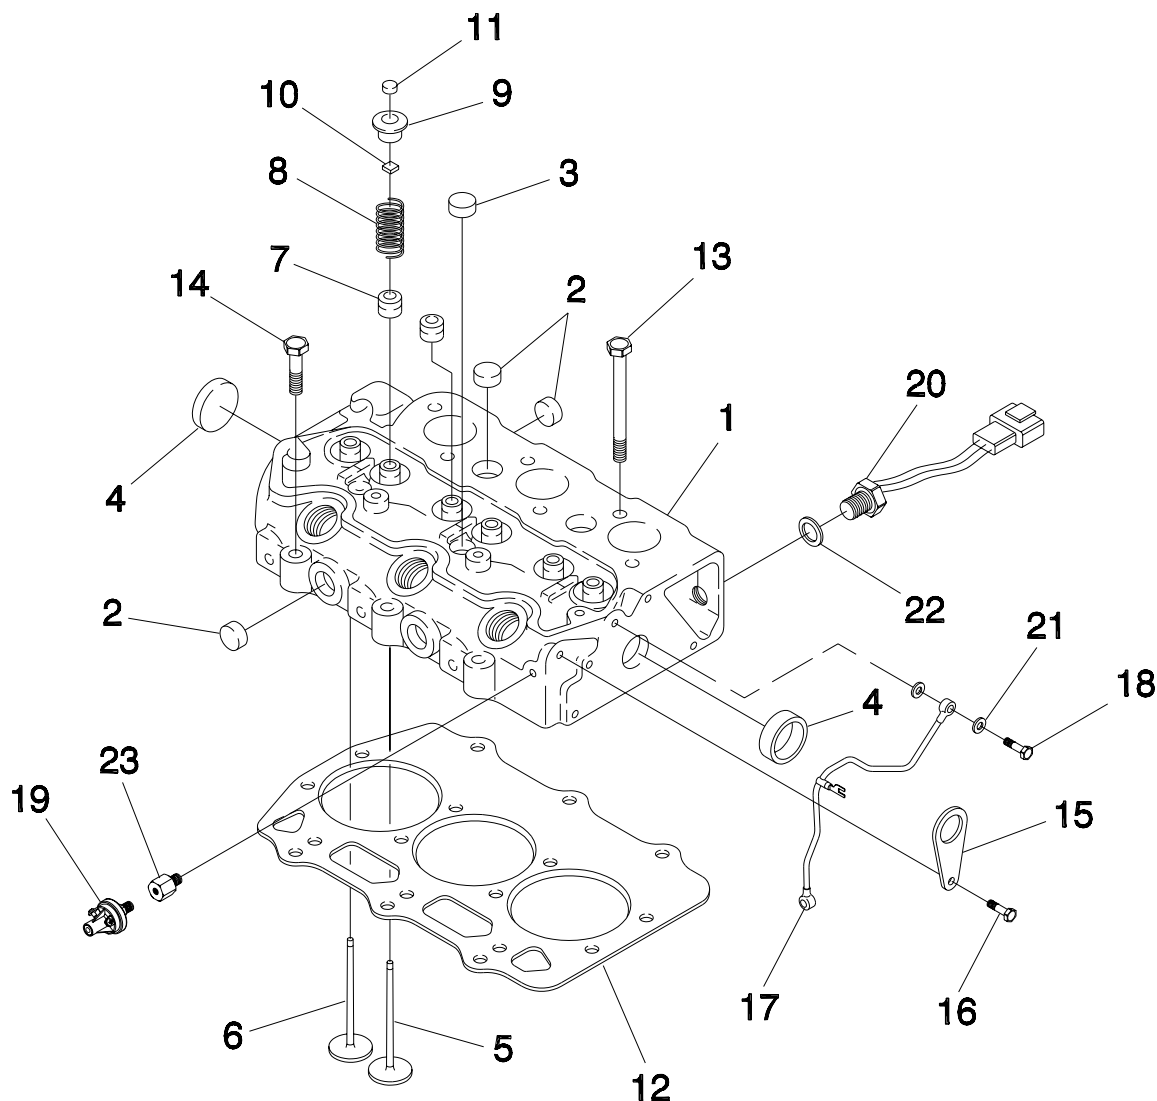

ITEM	PART NO.	QTY.	DESCRIPTION
8	0709390238	1	PLATE
9	0709390239	1	TACHOMETER SHAFT
10	0709390240	1	BOLT
11	0709390241	1	BOLT
12	0709390242	1	GASKET
13	0709390243	1	NUT

Appendix 3 – Exploded Views and Parts Lists

MM = MILLIMETER
U.S. = UNDERSIZE

Appendix 3 – Exploded Views and Parts Lists

QUIETPACT™ 65D Recreational Vehicle Generator 1.0 Liter Diesel Cylinder Head – Drawing No. D2794

ITEM	PART NO.	QTY.	DESCRIPTION	ITEM	PART NO.	QTY.	DESCRIPTION
1	0709390147	1	CYLINDER HEAD ASSEMBLY	13	0709390160	11	BOLT
2	0709390148	6	EXPANSION PLUG	14	0709390161	3	BOLT
3	0709390447	3	EXPANSION PLUG	15	0709390162	2	LIFTING EYE
4	0709390149	2	EXPANSION PLUG	16	0709390163	2	BOLT
5	0709390150	3	INTAKE VALVE	17	0709390164	1	TUBING
6	0709390151	3	EXHAUST VALVE	18	0709390165	2	BOLT
7	0709390152	3	VALVE GUIDE SEAL (EXHAUST)	19	0A8584	1	OIL SWITCH
	0709390153	3	VALVE GUIDE SEAL (INTAKE)	20	0D2791	1	THERMO-SWITCH
8	0709390154	6	SPRING	21	0709390168	4	GASKET
9	0709390155	6	RETAINER	22	0709390169	1	WASHER
10	0709390156	12	KEY	23	042574	1	ADAPTOR
11	0709390157	6	CAP				
12	0709390158	1	CYLINDER HEAD GASKET, 1.2MM THICK				MM=MILLIMETER
	0709390159	1	CYLINDER HEAD GASKET, 1.3MM THICK				