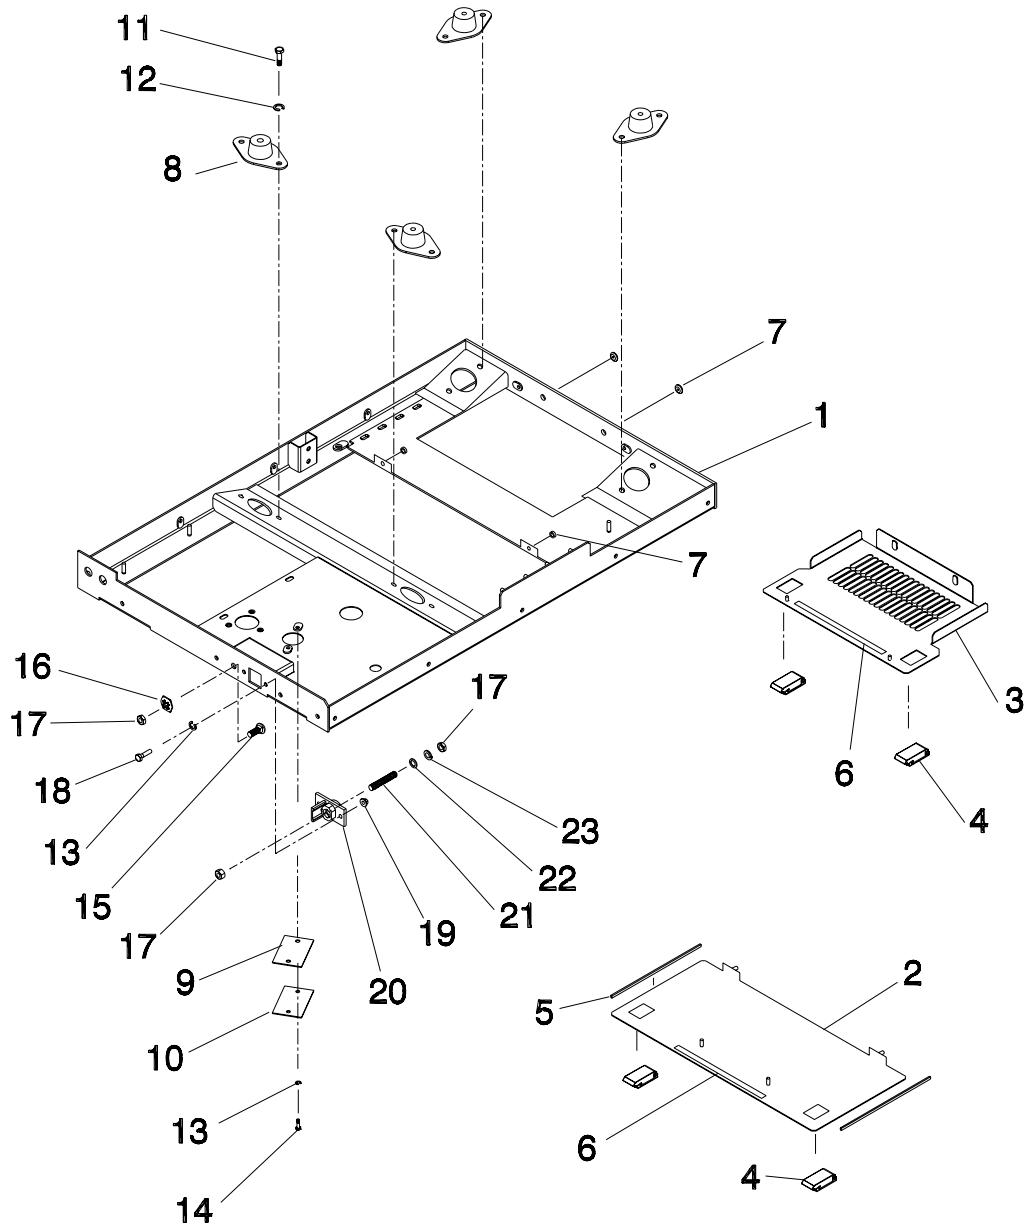

Appendix 3 – Exploded Views and Parts Lists

QUIETPACT™ 65D Recreational Vehicle Generator Base Frame – Drawing No. D2357-A

ITEM	PART NO.	QTY.	DESCRIPTION	ITEM	PART NO.	QTY.	DESCRIPTION
1	0D2126	1	BASE FRAME WELDMENT	14	043146	2	HHCS M6-1.00 X 10
2	0D2131	1	DOOR, SERVICE REAR	15	0C7561	1	CARRIAGE BOLT 3/8 -16 X 55MM
3	0C5088	1	DOOR, SERVICE FRONT	16	0A4456	1	3/8 SPECIAL LOCK WASHER
4	0C5644	4	SLIDE LATCH FLUSH	17	0C7968	3	HEX NUT 3/8-16 BRASS
5	056326	2	VINYL TRIM -BLACK 180MM	18	047411	2	HHCS M6-1.00 X 16
6	029451	677MM	RUBBER TAPE 1/8 X 1/2"	19	049813	2	NUT, HEX M6.0 -1.0
7	0C7857	4	GROMMET 1/8 X 13/32	20	0C5443	1	BLOCK, TERMINAL BATTERY POST
8	070936E	4	VIBRATION MOUNT	21	0C7423	1	STUD 3/8-16 X 55MM
9	0C6721	1	GASKET, CLEANOUT	22	022131	1	WASHER 3/8 FLAT
10	0C6722	1	PLATE, CLEANOUT	23	022237	1	WASHER SPLIT LK -3/8
11	042907	8	HHCS M8-1.25 X 16				
12	022129	8	WASHER, SPLIT LK- M8				
13	022097	3	WASHER, SPLIT LK -1/4-M6				

MM = MILLIMETRES