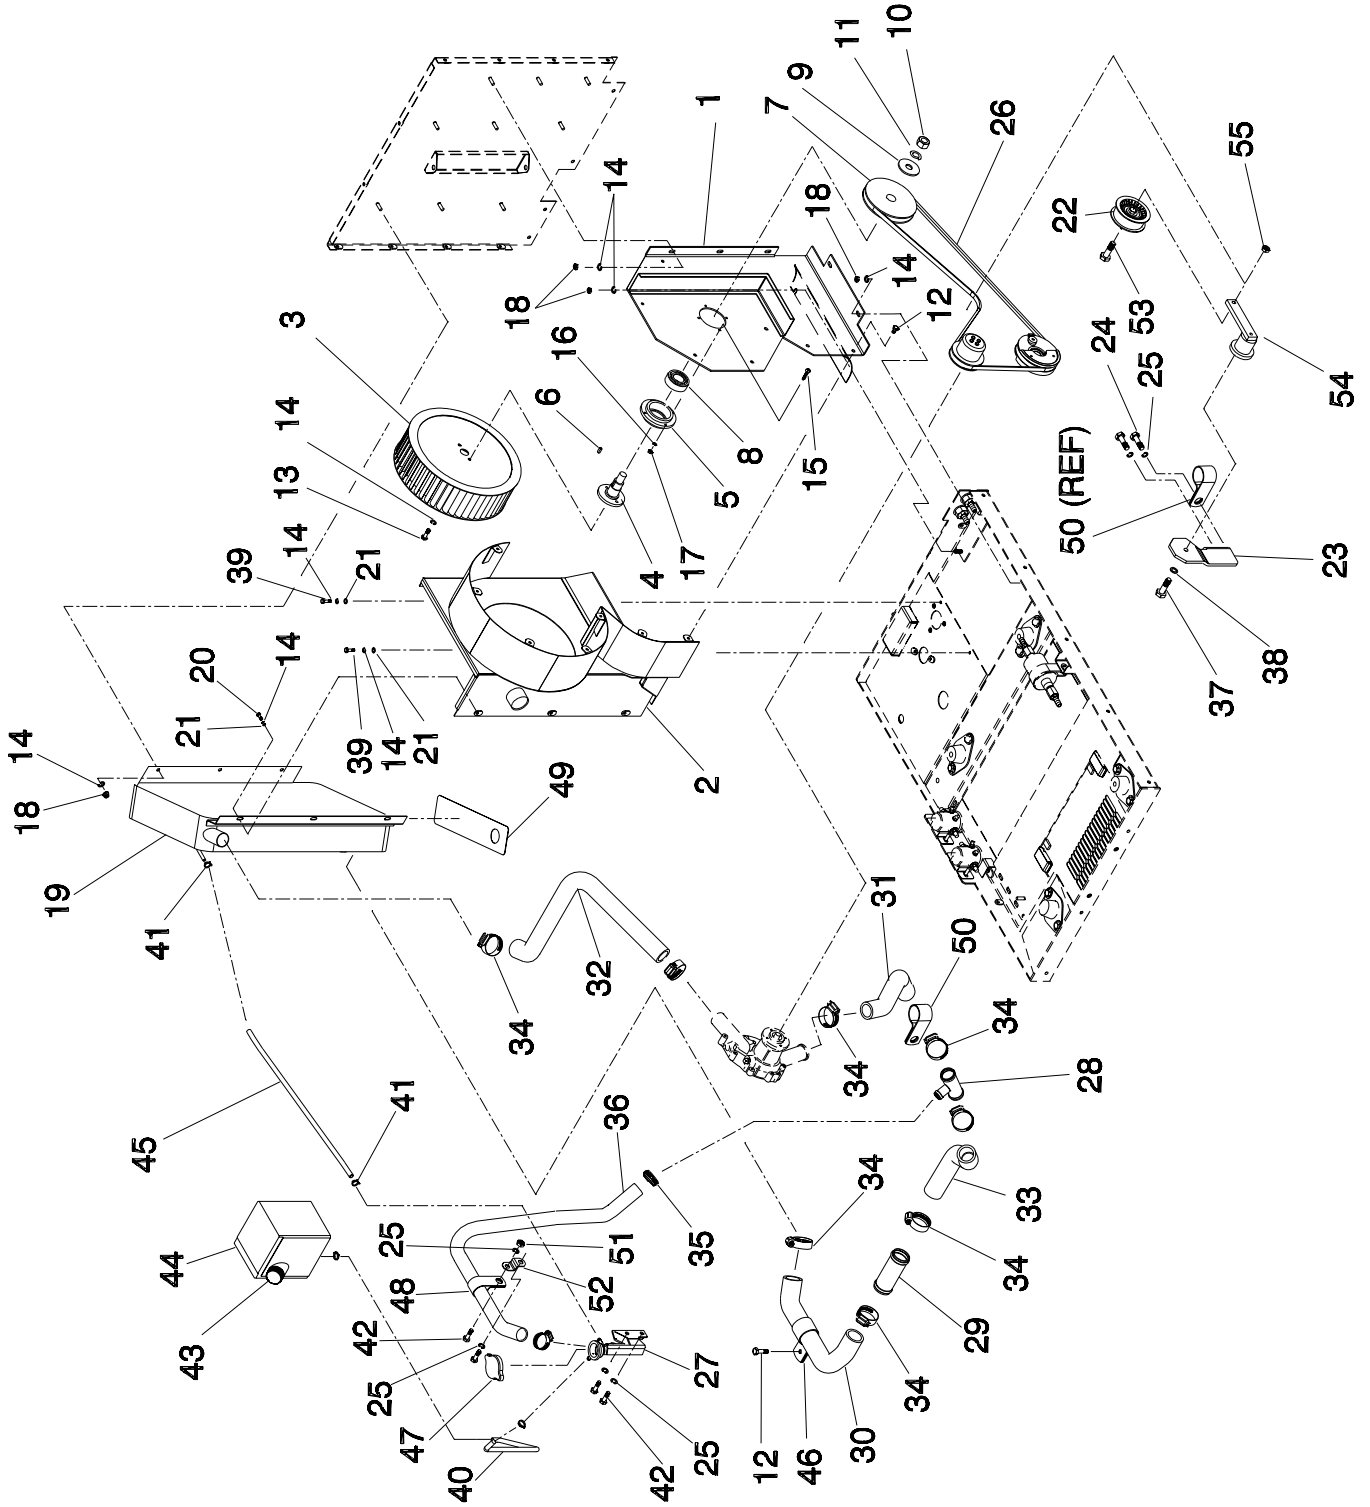

Appendix 3 – Exploded Views and Parts Lists

QUIETPACT™ 65D Recreational Vehicle Generator
Cooling System – Drawing No. D2360

Appendix 3 – Exploded Views and Parts Lists

QUIETPACT™ 65D Recreational Vehicle Generator Cooling System – Drawing No. D2360

ITEM	PART NO.	QTY.	DESCRIPTION
1	OC4551	1	Cover Plate, Scroll Weldment
2	OC4550	1	Housing, Fan Scroll Weldment
3	OC4552	1	Fan, Squirrel Cage
4	OC4554	1	Shaft, Fan
5	OC4555	1	Carrier, Bearing
6	OC4557	1	Key, Square 3/16" x 3/16" x 1/2"
7	OC4556	1	Pulley, Fan 4-7/8"
8	OC4553	1	Bearing 2 Row Ball
9	049869	1	Fender Washer M16
10	081810	1	Nut, Hex M16.0 -1.5mm
11	070265	1	LockWasher M16.0
12	058443	7	Crimptite, 1/4"-20 x 5/8"
13	043146	2	HHCS M6-1.00 x 10mm
14	022097	19	Washer, Split Lk 1/4" - M6
15	049815	4	HHCS M5-0.8 x 16mm
16	022152	4	Washer, Split Lk #10
17	051716	4	Hex Nut M5
18	049813	12	Nut, Hex M6.0 -1.0mm
19	OC4312	1	Radiator 1.0L RV
20	043116	3	HHCS M6-1.00 x 12mm
21	022473	5	Washer 1/4"-M6
22	OC8645	1	Pulley, 3" Flat Flanged
23	OC8507	1	Bracket, Rotary Tensioner
24	039253	2	HHCS M8-1.25 x 20mm
25	022129	6	Washer, Split Lk -M8
26	OC6549A	1	61" Green Belt
27	OC5108	1	Filler Neck Assembly, Radiator Remote
28	OC6236	1	Hose Tee
29	OC7384	1	Coupling, Hose
30	OC5543	1	Hose, Radiator Lower
31	OC4460	1	Hose, Water Pump Lower
32	OC4845	1	Hose, Top
33	OC5544	1	Hose, Lower Intermediate
34	086133A	8	Hose Clamp Hi Trq 1-3/4" Max
35	035473	2	Hose Clamp #12
36	050968	720mm	Hose, 3/4" SAE-20R3
37	042911	1	M10-1.5 x 30mm HHCS
38	046526	1	M10 Lockwasher
39	047411	2	HHCS M6-1.00 x 16mm
40	OC7997	270mm	Hose, 5/16" SAE-20R4
41	OC7649	4	Hose Clamp 7/8" 3/8"
42	042907	4	HHCS M8-1.25 x 16mm
43	OC5605	1	Cap, Coolant Fill
44	OC6976	1	Tank, Coolant Overflow
45	OC7997	510mm	Hose 5/16" SAE-20R4
46	055934K	1	Clamp, Vinyl Coated 1-5/8"
47	OC4976	1	Cap, Radiator Pressure
48	055934D	1	Clamp, Vinyl Coated 1-1/16"
49	OC7040	1	Gasket, Radiator Base
50	055934V	1	Clamp, Vinyl Coated 1-1/2"
51	045771	1	Nut, Hex M8-1.25
52	OC5105	1	Bracket, Support
53	024426	1	1/2"-13 x 1-3/4" HHCS
54	00C8643	1	Tensioner
55	048705	1	1/2"-13 Flange Nut

mm = Millimeters