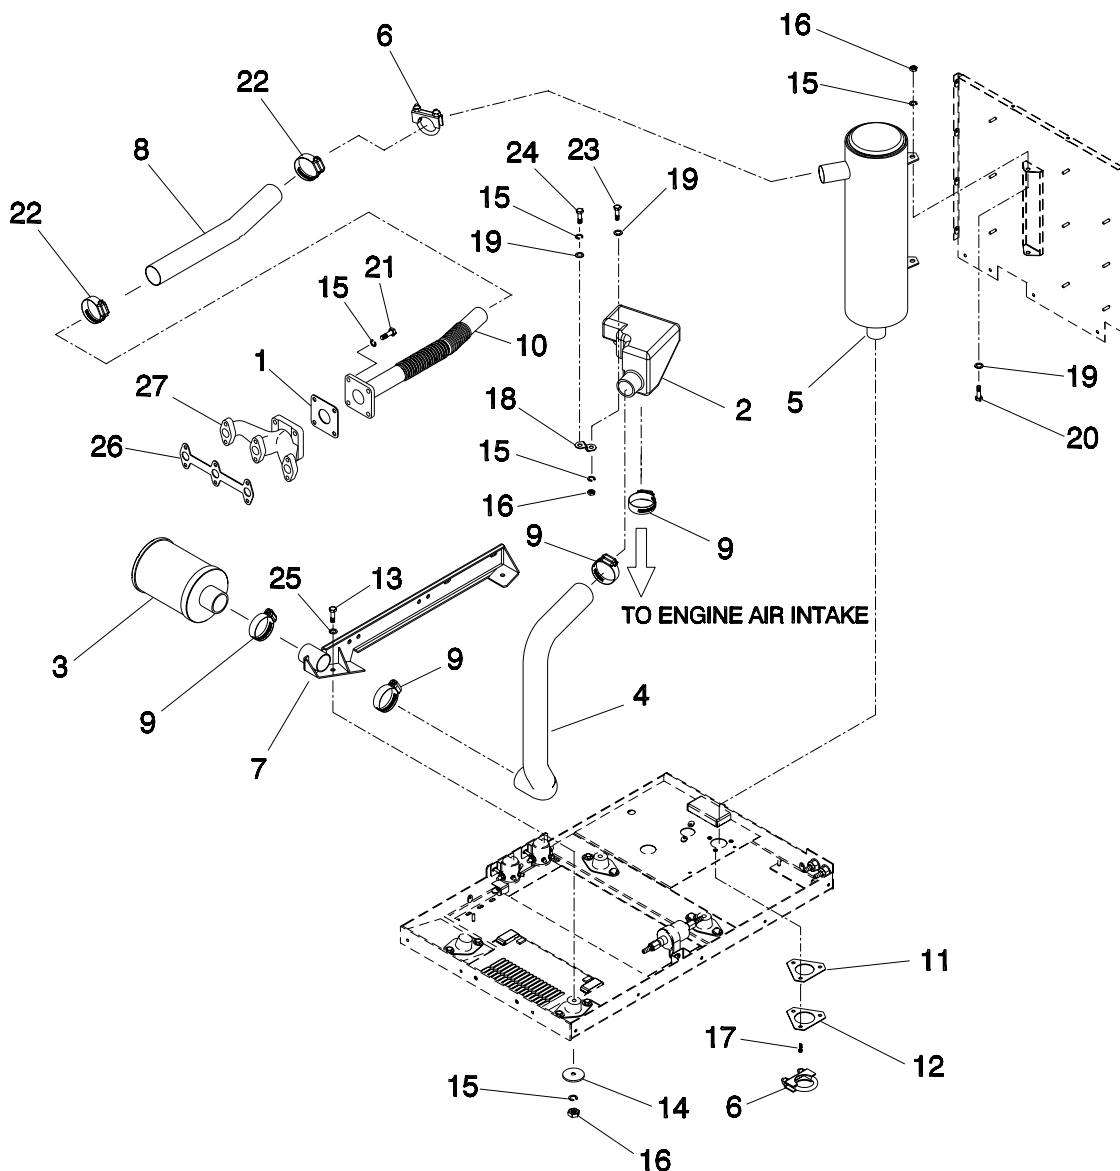

Appendix 3 – Exploded Views and Parts Lists

QUIETPACT™ 65D Recreational Vehicle Generator Intake and Exhaust System – Drawing No. D2362

ITEM	PART NO.	QTY.	DESCRIPTION	ITEM	PART NO.	QTY.	DESCRIPTION
1	075674	1	EXHAUST GASKET	15	022129	10	WASHER, SPLIT LK -M8
2	0C4879	1	CHAMBER AIR INTAKE	16	045771	5	NUT, HEX M8-1.25
3	0C4880	1	AIR FILTER	17	058443	3	CRIMPTITE, 1/4"-20 X 5/8"
4	0C5493	1	HOSE, AIR INLET	18	0C5105	1	BRACKET, SUPPORT
5	0C4727	1	MUFFLER WELDMENT	19	022145	4	WASHER, FLAT - M8
6	025145	2	U BOLT & SADDLE 1.25	20	039253	2	HHCS M8-1.25 X 20
7	0C7645	1	RAIL, ENGINE LH, WELDMENT	21	043107	4	HHCS M8-1.25 X 25
8	0C5022	1	INSULATION, EXHAUST	22	035586	2	HOSE CLAMP #20
9	035685	4	HOSE CLAMP #28	23	042909	1	HHCS M8-1.25 X 30
10	0C4878	1	OUTLET, EXHAUST FLEX	24	042907	1	HHCS M8-1.25 X 16
11	0C6243	1	GASKET, EXHAUST OUTLET	25	022145	2	FLAT WASHER, 5/16"
12	0C6244	1	PLATE, EXHAUST OUTLET	26	0709390357	1	MANIFOLD GASKET
13	039288	2	HHCS M8-1.25 X 55	27	075673	1	HORIZONTAL EXHAUST MANIFOLD
14	071956	2	WASHER, VIBRATION ISOLATOR