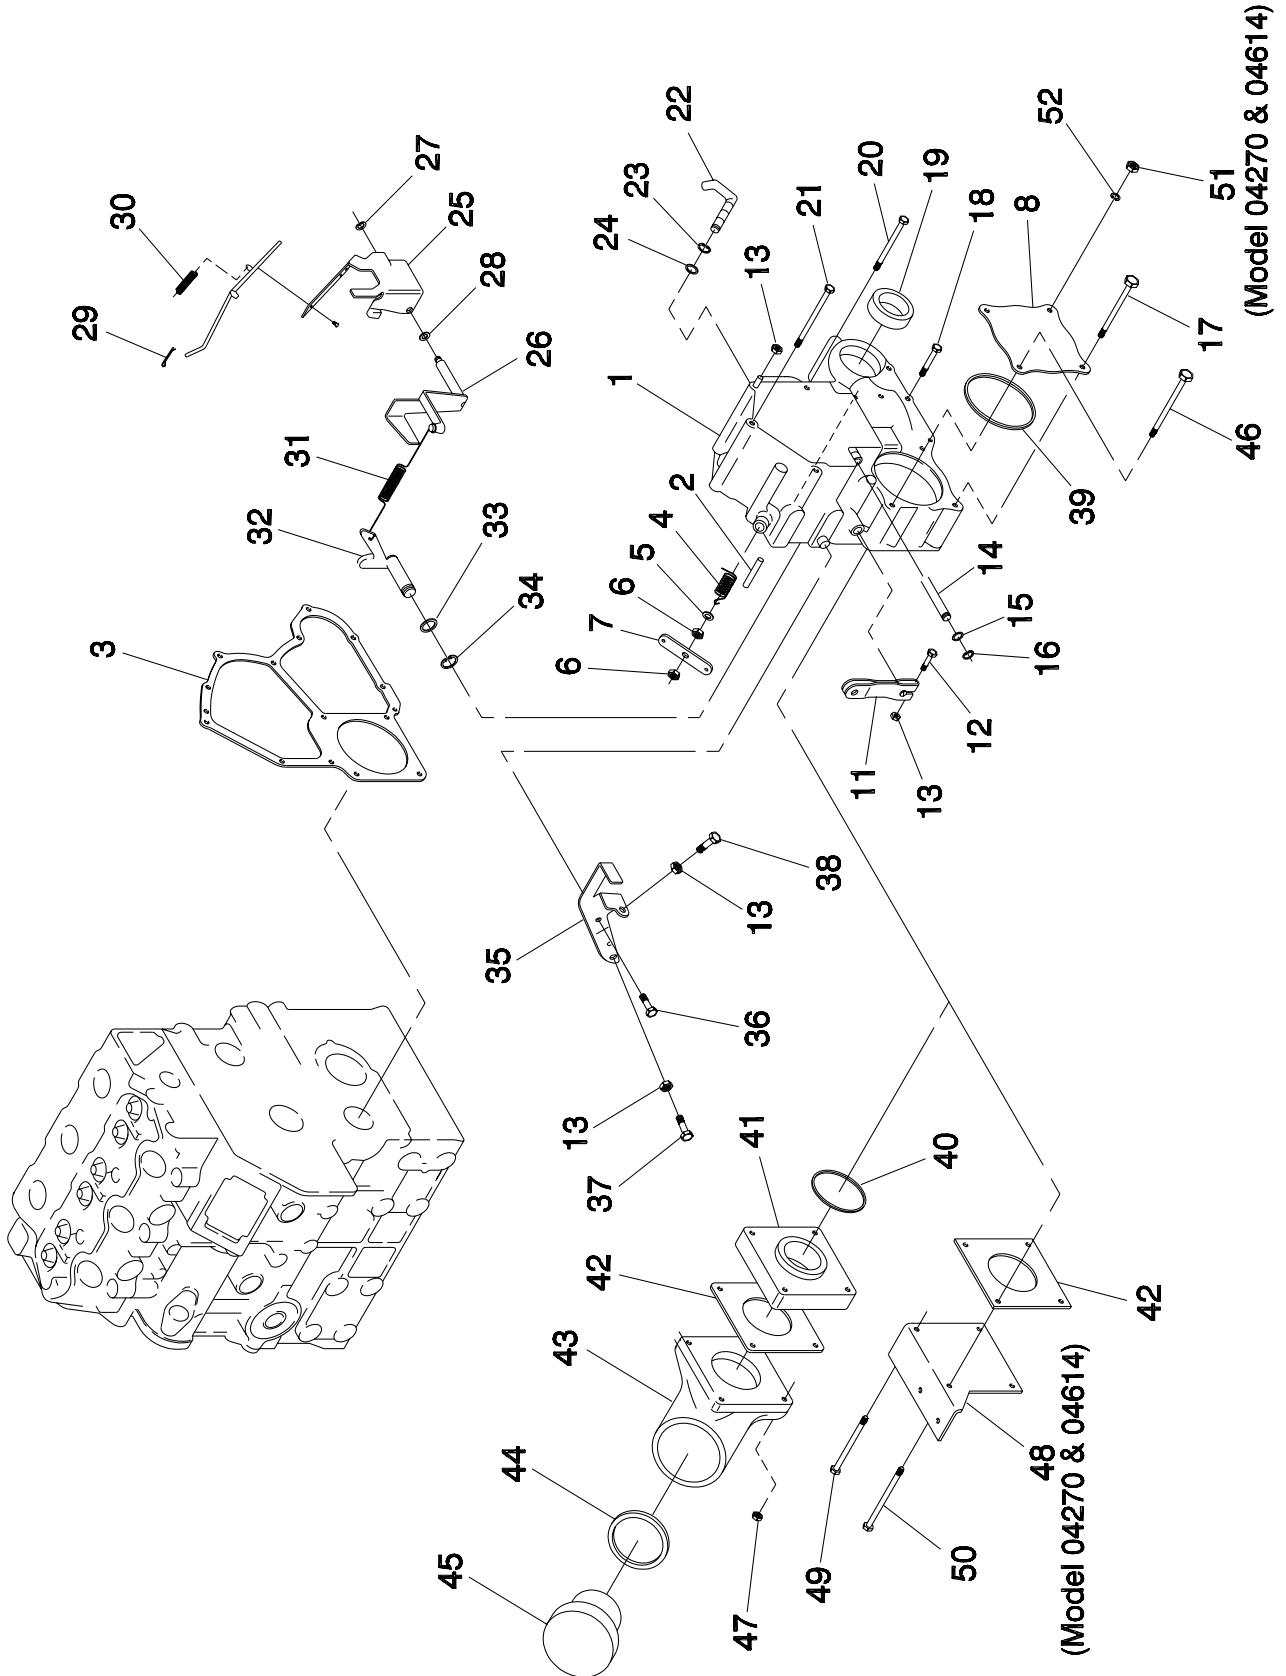

Appendix 3 – Exploded Views and Parts Lists

QUIETPACT™ 65D Recreational Vehicle Generator
1.0 Liter Diesel Timing and Governor – Drawing No. 082067-B

Appendix 3 – Exploded Views and Parts Lists
QUIETPACT™ 65D Recreational Vehicle Generator
1.0 Liter Diesel Timing and Governor – Drawing No. 082067-B

ITEM	PART NO.	QTY.	DESCRIPTION
1	0709390285	1	HOUSING, TIMING GEAR
2	0709390286	1	SPRING PIN
3	0709390287	1	GASKET
4	0709390307	1	SPRING
5	0709390308	1	WASHER
6	0709390309	2	NUT
7	0709390310	1	STOP LEVER
8	0709390314	2	COVER
11	0709390296	1	GOVERNOR LEVER
12	0709390297	1	BOLT
13	0709390298	1	NUT
14	0709390299	1	SHAFT
15	0709390300	1	O-RING
16	0709390301	1	SNAP RING
17	0709390540	3 *	BOLT
18	0709390282	5	BOLT
19	0709390288	1	OIL SEAL
20	0709390274	4	BOLT
21	0709390311	5	BOLT
22	0709390304	1	ARM
23	0709390305	1	SNAP RING
24	0709390306	1	O-RING
25	0709390289	1	GOVERNOR LEVER ASSEMBLY
26	0709390290	1	TENSION LEVER
27	0709390291	1	SNAP RING
28	0709390136	1	WASHER
29	0709390292	1	COTTER PIN
30	0709390313	1	SPRING
31	0709390293	1	SPRING
32	0709390294	1	ARM
33	0709390295	1	O-RING
34	0709390291	1	SNAP RING
35	0709390302	1	BRACKET
36	0709390271	3	BOLT
37	0709390303	2	BOLT
38	071944	1	SCREW HHC M6-1.0 X 25
39	0709390660	1	O-RING
40	0709390534	1 *	O-RING
41	0709390535	1 *	SPACER
42	0709390536	1	GASKET
43	0709390537	1 *	HOLDER (OIL FILL)
44	0709390539	1 *	O-RING
45	0709390188	1 *	CAP
46	0709390541	1 *	BOLT
47	0709390538	3 *	NUT
48	0C4888	1	BRACKET, FUEL FILTER (MODEL 04270 & 04614)
49	051730	3	SCREW HHC M8-1.25 X 60 G8.8 (MODEL 04270 & 04614)
50	052265	1	SCREW HHC M8-1.25 X 65 G8.8 (MODEL 04270 & 04614)
51	045771	4	NUT HEX M8-1.25 G8 (MODEL 04270 & 04614)
52	022129	4	WASHER LOCK M8-5/16 (MODEL 04270 & 04614)

* NOT USED ON MODEL 04270 & 04614