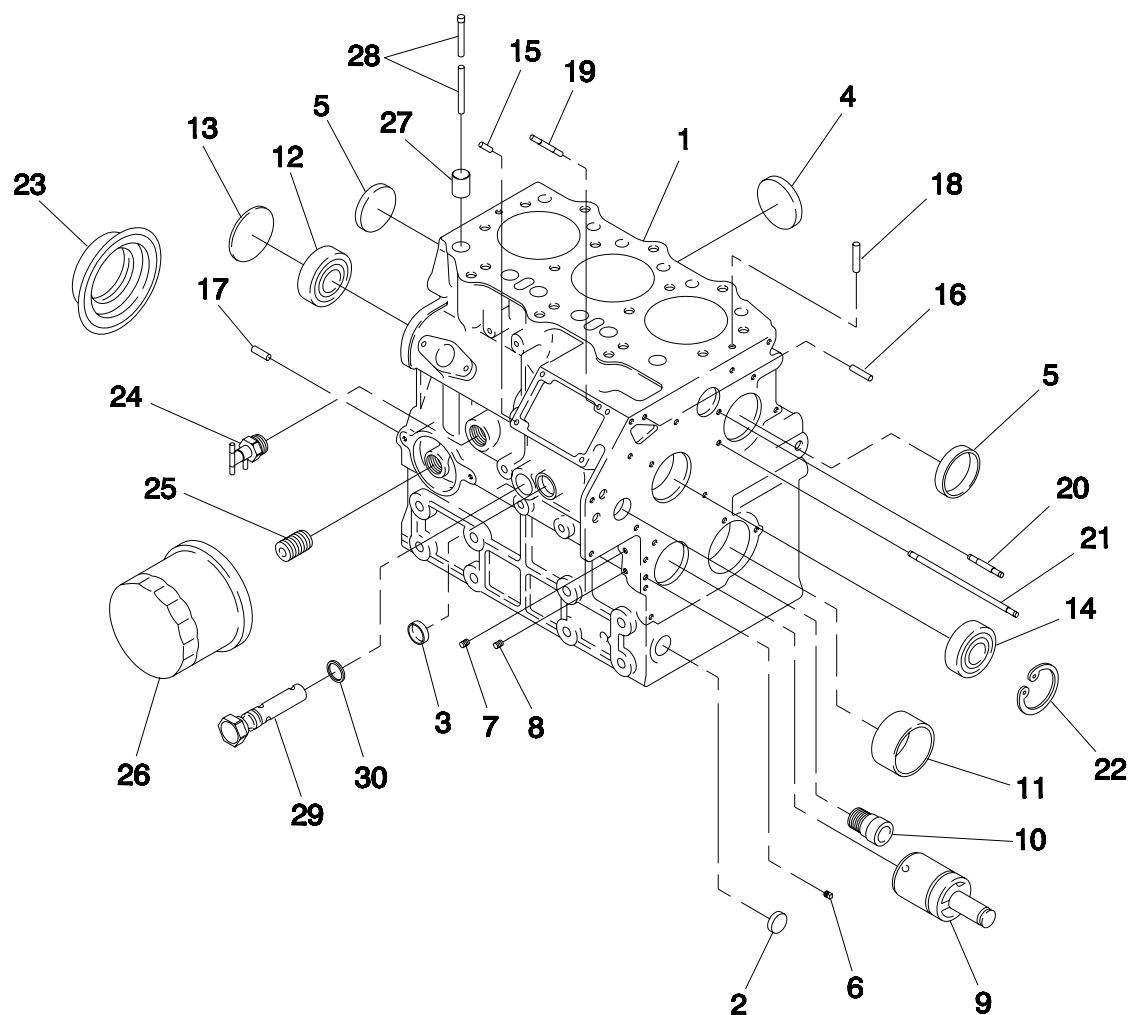

Appendix 3 – Exploded Views and Parts Lists

QUIETPACT™ 65D Recreational Vehicle Generator 1.0 Liter Diesel Cylinder Block– Drawing No. 75676

ITEM	PART NO.	QTY.	DESCRIPTION	ITEM	PART NO.	QTY.	DESCRIPTION
1	0709390100	1	COMPLETE CYLINDER BLOCK	17	0709390117	2	DOWEL PIN
2	0709390447	1	EXPANSION PLUG	18	0709390118	2	SPRING PIN
3	0709390101	1	EXPANSION PLUG	19	0709390119	2	STUD
4	0709390102	2	EXPANSION PLUG	20	0709390120	1	STUD
5	0709390103	2	EXPANSION PLUG	21	0709390121	1	STUD
6	0709390104	1	EXPANSION PLUG	22	0709390131	1	SNAP RING
7	0709390105	4	PLUG	23	0709390123	1	OIL SEAL
8	0709390106	4	PLUG	24	0709390124	1	DRAIN COCK
9	0709390107	1	IDLE GEAR SHAFT	25	0709390125	1	CONNECTOR
10	0709390108	1	BUSHING	26	0709390126	1	OIL FILTER
11	0709390109	1	BUSHING-STANDARD	27	0709390127	6	TAPPET
	0709390110	1	0.25MM U.S. BUSHING	28	0709390128	6	PUSH ROD
	0709390111	1	0.50MM U.S. BUSHING	29	0709390129	1	RELIEF VALVE
12	0709390112	1	BALL BEARING	30	0709390130	1	O-RING
13	0709390113	1	EXPANSION PLUG				
14	0709390114	1	BALL BEARING				
15	0709390115	1	DOWEL PIN				
16	0709390116	1	DOWEL PIN				

MM = MILLIMETER
U.S. = UNDERSIZE