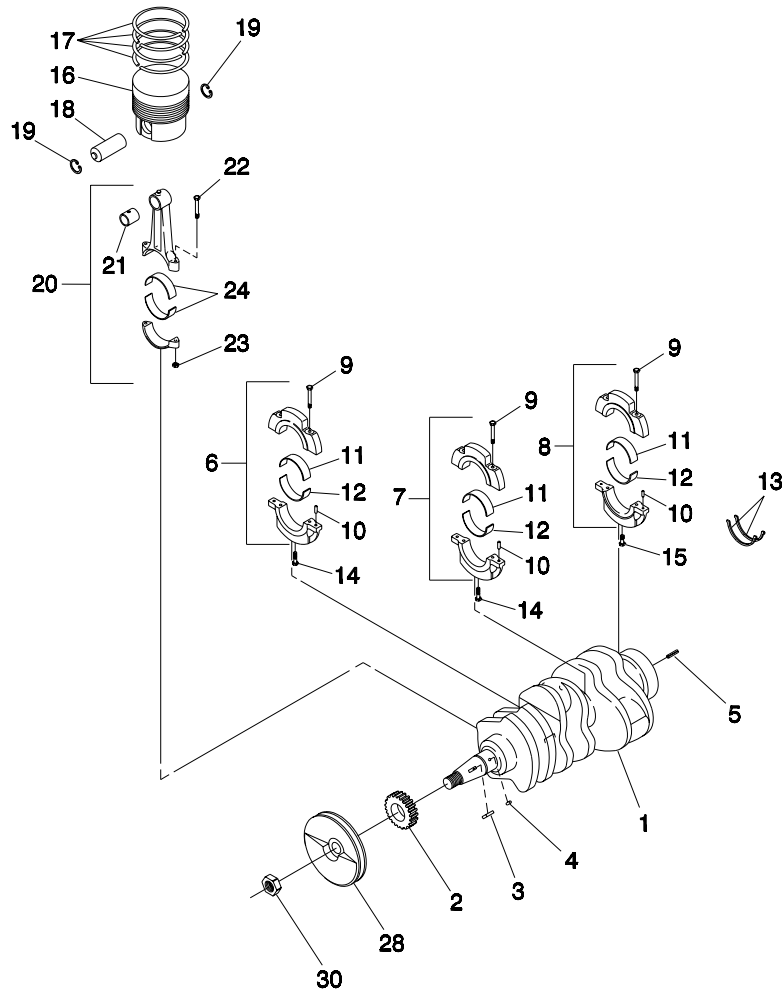

Appendix 3 – Exploded Views and Parts Lists

QUIETPACT™ 65D Recreational Vehicle Generator 1.0 Liter Diesel Crankshaft, Piston and Flywheel – Drawing No. 075679-B

ITEM	PART NO.	QTY.	DESCRIPTION	ITEM	PART NO.	QTY.	DESCRIPTION
1	070939-193	1	CRANKSHAFT ASSEMBLY	17	070939-211	3	STANDARD PISTON RING SET
2	070939-194	1	CRANKSHAFT GEAR		070939-212	AR	PISTON RING SET-0.5MM O.S.
3	070939-195	1	KEY		070939-213	AR	PISTON RING SET-1.0MM O.S.
4	070939-196	1	DOWEL PIN	18	070939-217	3	PISTON PIN
5	070939-226	1	SPRING PIN	19	070939-218	6	SNAP RING
6	070939-197	1	BEARING HOLDER ASSEMBLY	20	070939-219	3	CONNECTING ROD ASSEMBLY
7	070939-200	1	BEARING HOLDER ASSEMBLY	21	070939-220	3	BUSHING
8	070939-664	1	BEARING HOLDER ASSEMBLY	22	070939-221	6	CONNECTING ROD BOLT
9	070939-198	6	BOLT	23	070939-222	6	NUT, CONNECTING ROD BOLT
10	070939-199	6	DOWEL PIN	24	070939-223	6	STANDARD BEARING
11	070939-202	3	STANDARD BEARING		070939-224	AR	BEARING-0.25MM U.S.
	070939-203	AR	0.25MM U.S. BEARING		070939-225	AR	BEARING-0.50MM U.S.
	070939-204	AR	0.50MM U.S. BEARING	28	070939-230	1	PULLEY
12	070939-205	3	STANDARD BEARING	30	070939-231	1	NUT
	070939-206	AR	0.25MM U.S. BEARING				
	070939-207	AR	0.50MM U.S. BEARING				
13	070939-208	2	THRUST WASHER				
14	070939-204	2	BOLT				
15	070939-210	1	BOLT				
16	070939-214	3	STANDARD PISTON ASSEMBLY				
	070939-215	AR	PISTON ASSEMBLY-0.5MM O.S.				
	070939-216	AR	PISTON ASSEMBLY-1.0MM O.S.				

U.S. - UNDERSIZE
O.S. - OVERSIZE
AR - AS REQUIRED
MM - MILLIMETER