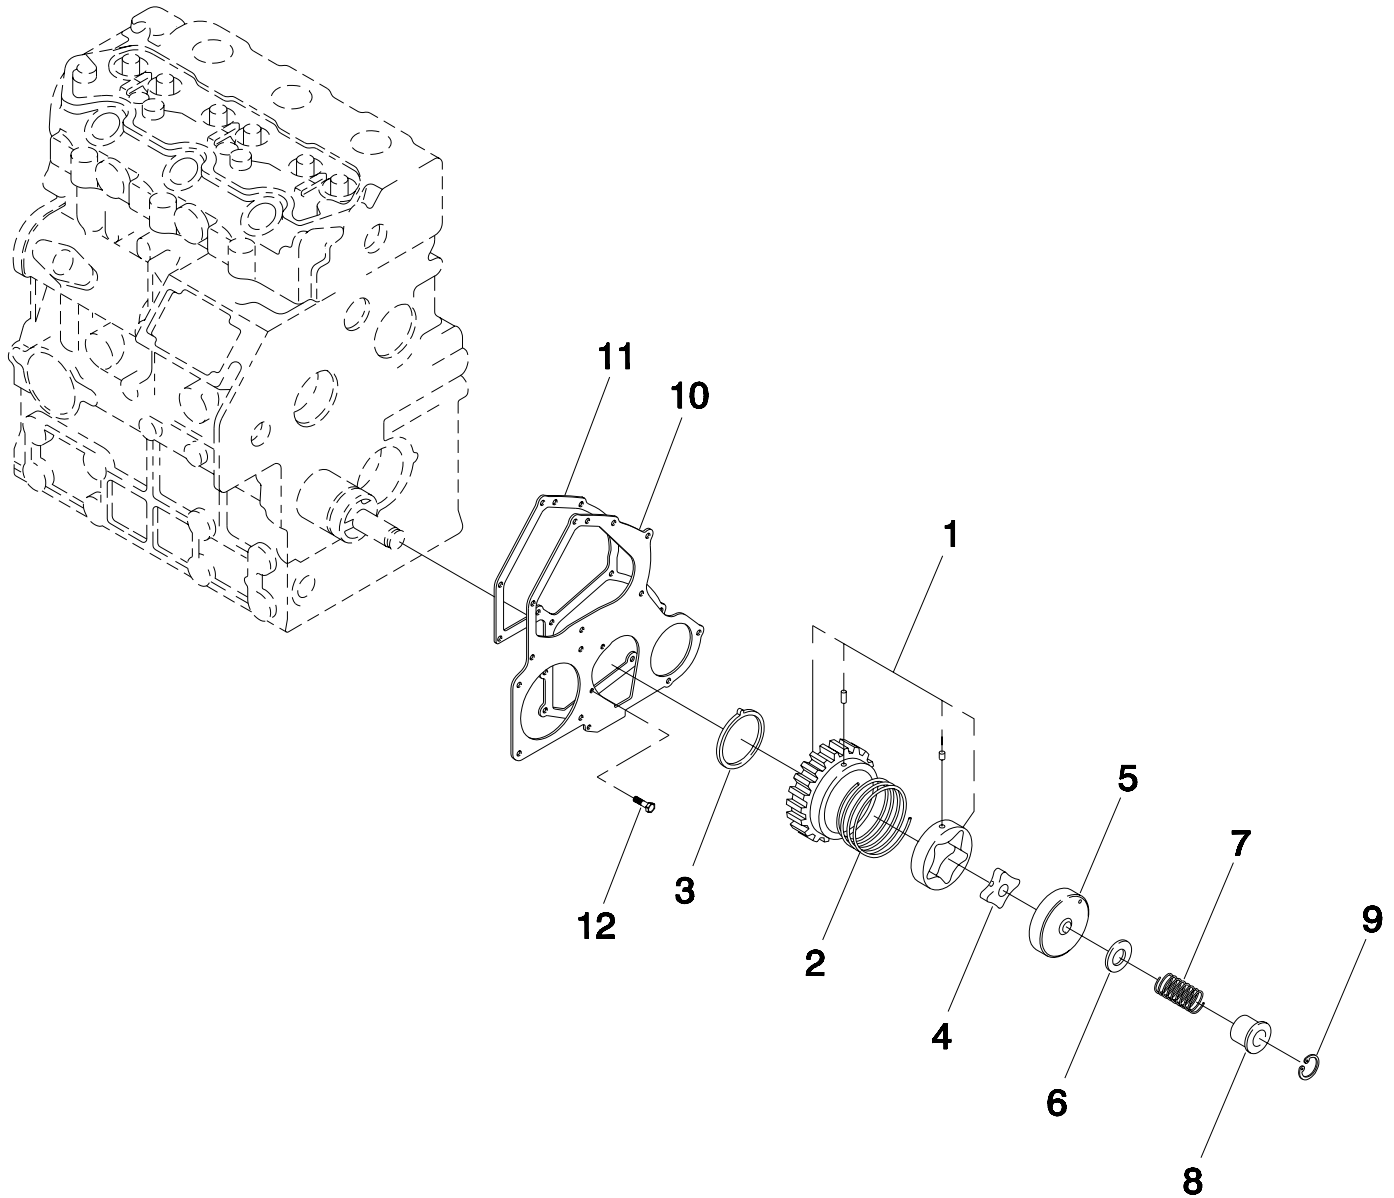

Appendix 3 – Exploded Views and Parts Lists

QUIETPACT™ 65D Recreational Vehicle Generator 1.0 Liter Diesel Oil Pump – Drawing No. 75682

ITEM	PART NO.	QTY.	DESCRIPTION
1	0709390250	1	IDLER GEAR ASSEMBLY
2	0709390252	1	SPRING
3	0709390251	1	THRUST WASHER
4	0709390253	1	ROTOR
5	0709390254	1	OIL PUMP COVER
6	0709390255	AR	0.10MM SHIM
	0709390532	AR	0.15MM SHIM
	0709390533	AR	0.20MM SHIM
	0709390258	AR	0.50MM SHIM

ITEM	PART NO.	QTY.	DESCRIPTION
7	0709390259	1	SPRING
8	0709390260	1	COLLAR
9	0709390261	1	SNAP RING
10	0709390262	1	FRONT PLATE
11	0709390263	1	GASKET
12	0709390264	3	BOLT

AR - AS REQUIRED