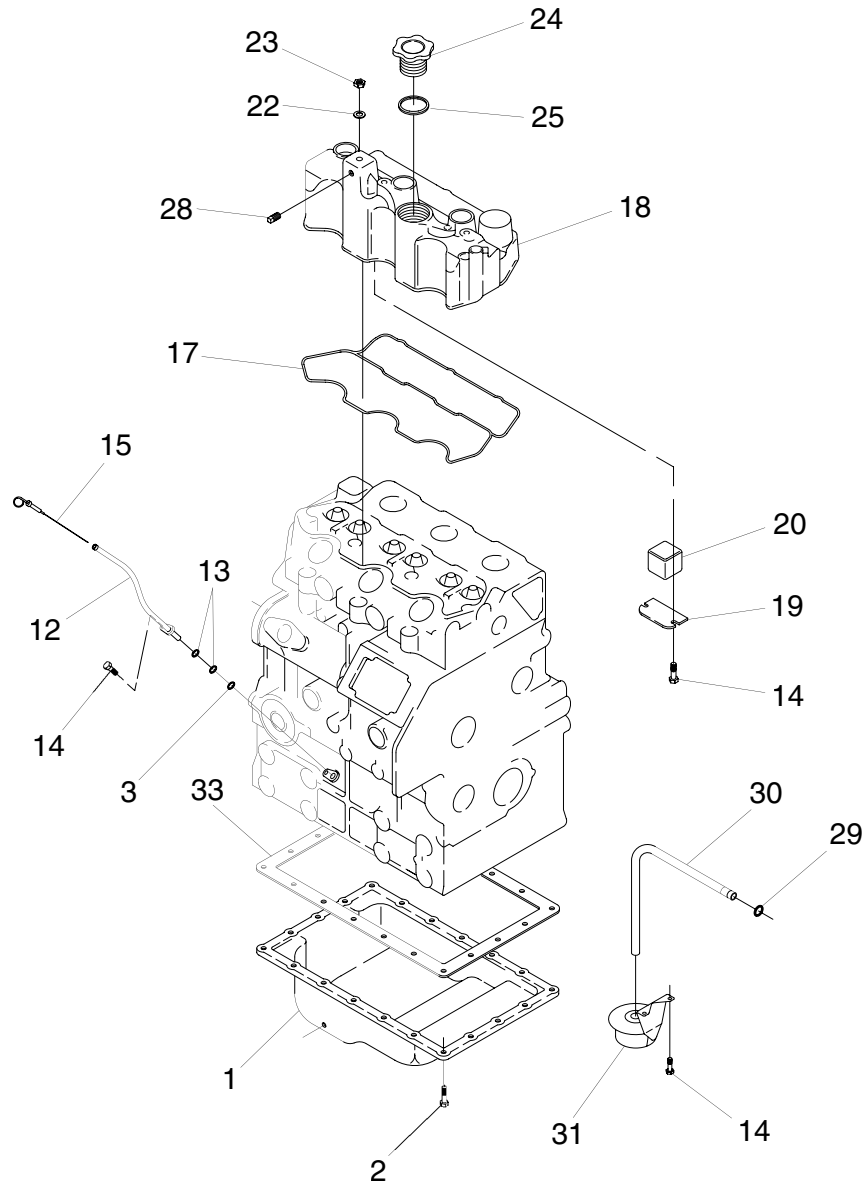

Appendix 3 – Exploded Views and Parts Lists

QUIETPACT™ 65D Recreational Vehicle Generator 1.0 Liter Diesel Engine Block – Drawing No. 082961-C

ITEM	PART NO.	QTY.	DESCRIPTION	ITEM	PART NO.	QTY.	DESCRIPTION
1	070939-139	1	OIL PAN	18	070939-184	1	ROCKER COVER
2	070939-140	20	BOLT	19	070939-185	1	OIL STOPPER
3	0D7124	1	O-RING (MODELS 04270 & 04614 ONLY)	20	070939-186	1	SCREEN
12	070939-143	1	DIPSTICK TUBE (ALL MODELS EXCEPT 04270 & 04614)	22	070939-168	1	GASKET
	0C4641	1	DIPSTICK TUBE (MODELS 04270 & 04614 ONLY)	23	070939-187	3	NUT
13	097843	2	O-RING (ALL MODELS EXCEPT 04270 & 04614)	24	070939-188	1	CAP
14	070939-145	5	BOLT	25	070939-189	1	O-RING
15	070939-146	1	DIPSTICK (ALL MODELS EXCEPT 04270 & 04614)	28	026073-A	1	1/4" PIPE PLUG SQ. HD.
17	070939-183	1	ROCKER COVER GASKET	29	070939-244	1	O-RING
				30	070939-245	1	TUBING
				31	070939-246	1	SUCTION FILTER
				33	070939-122	1	GASKET