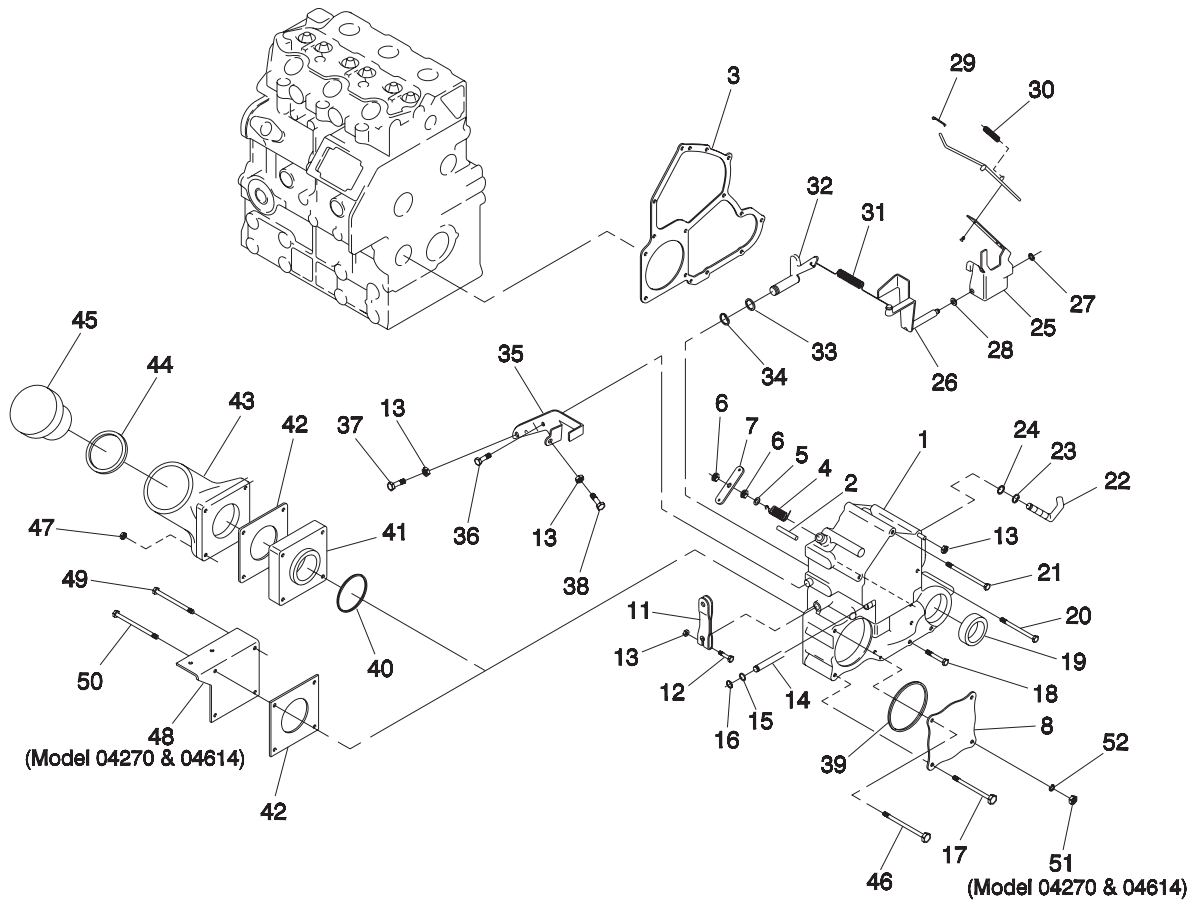

Appendix 4 – Exploded Views and Parts Lists

QUIETPACT™ 75D Recreational Vehicle Generator 1.0 Liter Diesel Timing and Governor – Drawing No. 082067-B

ITEM	PART NO.	QTY.	DESCRIPTION
1	0709390285	1	HOUSING, TIMING GEAR
2	0709390286	1	SPRING PIN
3	0709390287	1	GASKET
4	0709390307	1	SPRING
5	0709390308	1	WASHER
6	0709390309	2	NUT
7	0709390310	1	STOP LEVER
8	0709390314	2	COVER
11	0709390296	1	GOVERNOR LEVER
12	0709390297	1	BOLT
13	0709390298	1	NUT
14	0709390299	1	SHAFT
15	0709390300	1	O-RING
16	0709390301	1	SNAP RING
17	0709390540	3*	BOLT
18	0709390282	5	BOLT
19	0709390288	1	OIL SEAL
20	0709390274	4	BOLT
21	0709390311	5	BOLT
22	0709390304	1	ARM
23	0709390305	1	SNAP RING
24	0709390306	1	O-RING
25	0709390289	1	GOVERNOR LEVER ASSEMBLY
26	0709390290	1	TENSION LEVER
27	0709390291	1	SNAP RING
28	0709390136	1	WASHER
29	0709390292	1	COTTER PIN
30	0709390313	1	SPRING

ITEM	PART NO.	QTY.	DESCRIPTION
31	0709390293	1	SPRING
32	0709390294	1	ARM
33	0709390295	1	O-RING
34	0709390291	1	SNAP RING
35	0709390302	1	BRACKET
36	0709390271	3	BOLT
37	0709390303	2	BOLT
38	071944	1	SCREW HHC M6-1.0 X 25
39	0709390660	1	O-RING
40	0709390534	1*	O-RING
41	0709390535	1*	SPACER
42	0709390536	1	GASKET
43	0709390537	1*	HOLDER (OIL FILL)
44	0709390539	1*	O-RING
45	0709390188	1*	CAP
46	0709390541	1*	BOLT
47	0709390538	3*	NUT
48	0C4888	1	BRACKET, FUEL FILTER (MODEL 04270 & 04614)
49	051730	3	SCREW HHC M8-1.25 X 60 G8.8 (MODEL 04270 & 04614)
50	052265	1	SCREW HHC M8-1.25 X 65 G8.8 (MODEL 04270 & 04614)
51	045771	4	NUT HEX M8-1.25 G8 (MODEL 04270 & 04614)
52	022129	4	WASHER LOCK M8-5/16 (MODEL 04270 & 04614)

* NOT USED ON MODEL 04270 & 04614