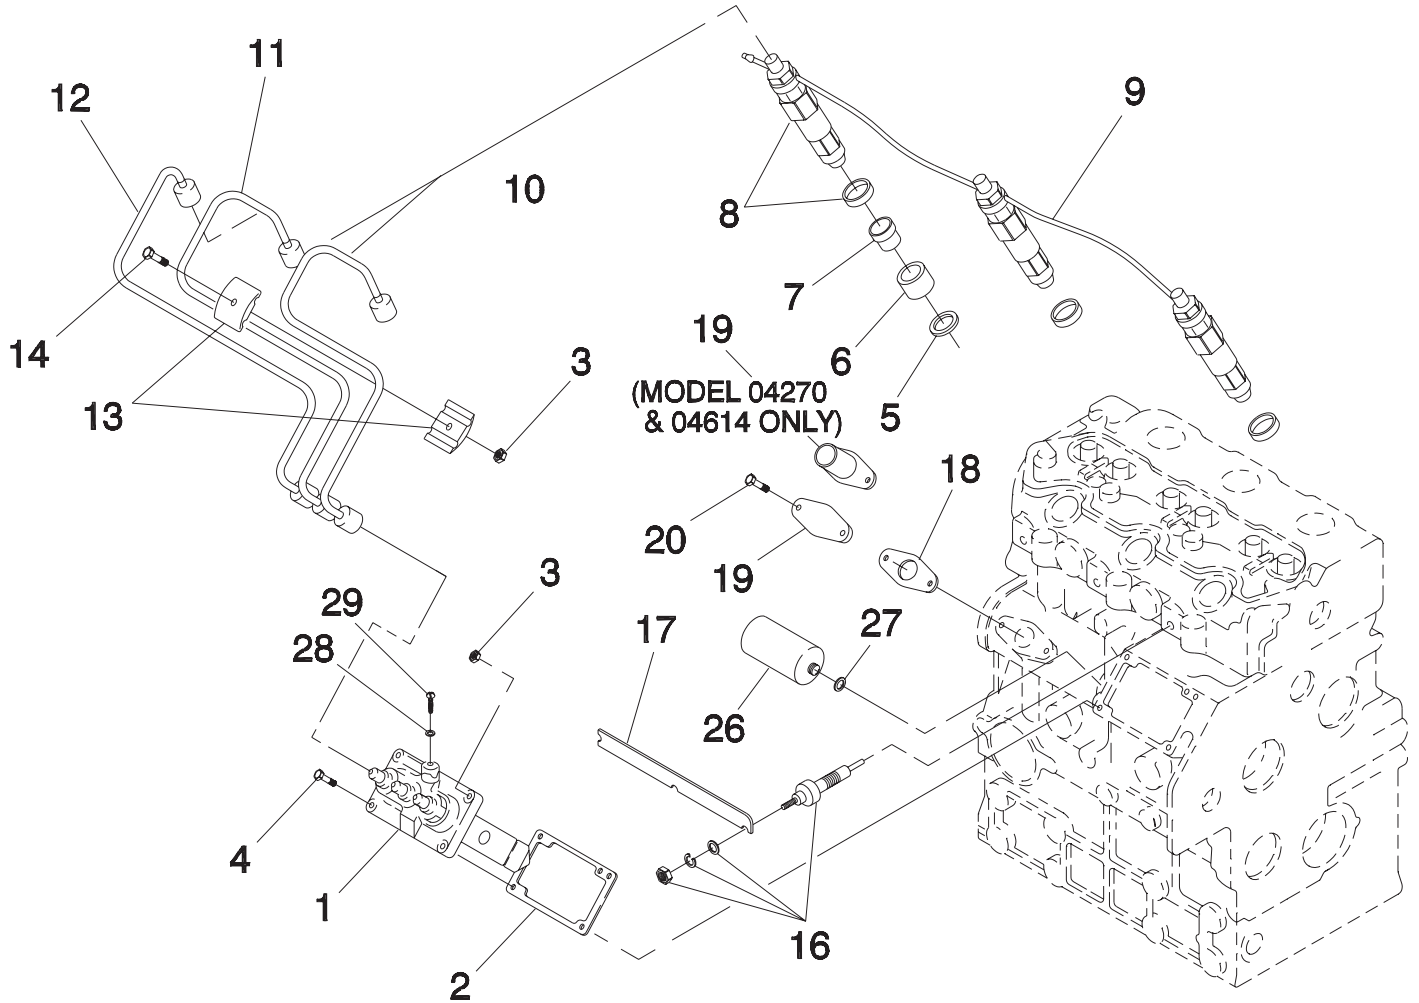

Appendix 4 – Exploded Views and Parts Lists

QUIETPACT™ 75D Recreational Vehicle Generator 1.0 Liter Diesel Injector Pump – Drawing No. 075686-C

ITEM	PART NO.	QTY.	DESCRIPTION	ITEM	PART NO.	QTY.	DESCRIPTION
1	0709390316	1	INJECTOR PUMP ASSEMBLY	14	0709390331	1	BOLT
2	0709390317	AR	SHIM-0.2MM	16	0709390332	3	GLOW PLUG
	0709390318	AR	SHIM-0.3MM	17	0709390333	1	CONNECTOR
	0709390319	AR	SHIM-0.5MM	18	0709390334	1	GASKET
	0709390320	AR	SHIM-1.0MM	19	0709390335	1	COVER (ALL MODELS EXCEPT 04270 & 04614)
3	0709390298	3	NUT		0C4736	1	TUBE, ENGINE OIL FILL (MODEL 04270 & 04614)
4	0709390321	2	BOLT	20	0709390264	2	BOLT
5	0709390322	3	GASKET	26	0709390341	1	SOLENOID
6	0709390323	3	INSERT	27	0709390342	1	WASHER
7	0709390324	3	CAP	28	0709390343	1	WASHER
8	0709390325	3	INJECTOR	29	0709390344	1	SCREW
9	0709390326	1	TUBING				
10	0709390327	1	TUBING				
11	0709390328	1	TUBING				
12	0709390329	1	TUBING				
13	0709390330	1	CLAMP				

AR - AS REQUIRED