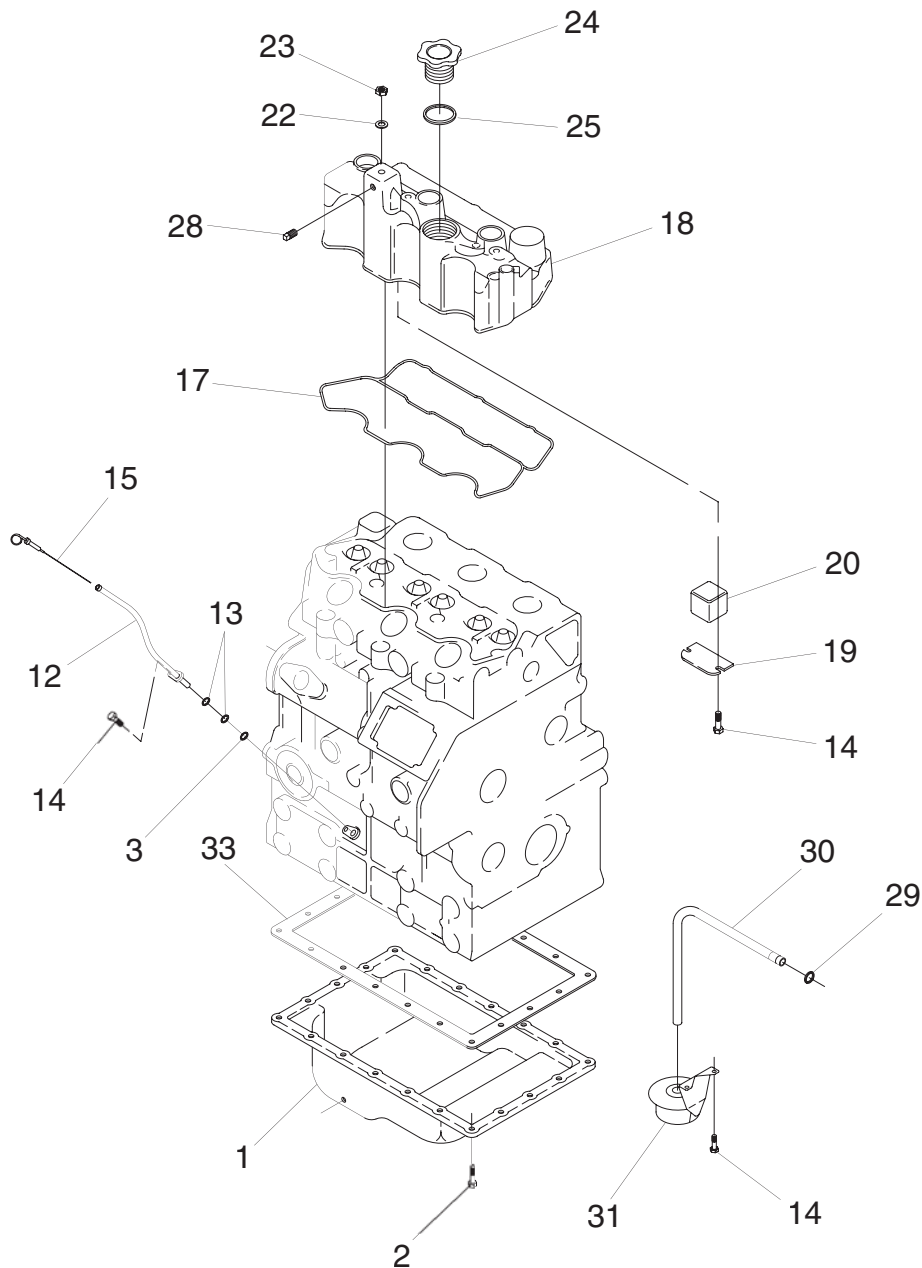

Appendix 4 – Exploded Views and Parts Lists

QUIETPACT™ 75D Recreational Vehicle Generator 1.0 Liter Diesel Engine Block – Drawing No. 082961-C

ITEM	PART NO.	QTY.	DESCRIPTION	ITEM	PART NO.	QTY.	DESCRIPTION
1	070939-139	1	OIL PAN	18	070939-184	1	ROCKER COVER
2	070939-140	20	BOLT	19	070939-185	1	OIL STOPPER
3	0D7124	1	O-RING (MODELS 04270 & 04614 ONLY)	20	070939-186	1	SCREEN
12	070939-143	1	DIPSTICK TUBE (ALL MODELS EXCEPT 04270 & 04614)	22	070939-168	1	GASKET
	0C4641	1	DIPSTICK TUBE (MODELS 04270 & 04614 ONLY)	23	070939-187	3	NUT
13	097843	2	O-RING (ALL MODELS EXCEPT 04270 & 04614)	24	070939-188	1	CAP
14	070939-145	5	BOLT	25	070939-189	1	O-RING
15	070939-146	1	DIPSTICK (ALL MODELS EXCEPT 04270 & 04614)	28	026073-A	1	1/4" PIPE PLUG SQ. HD.
17	070939-183	1	ROCKER COVER GASKET	29	070939-244	1	O-RING
				30	070939-245	1	TUBING
				31	070939-246	1	SUCTION FILTER
				33	070939-122	1	GASKET