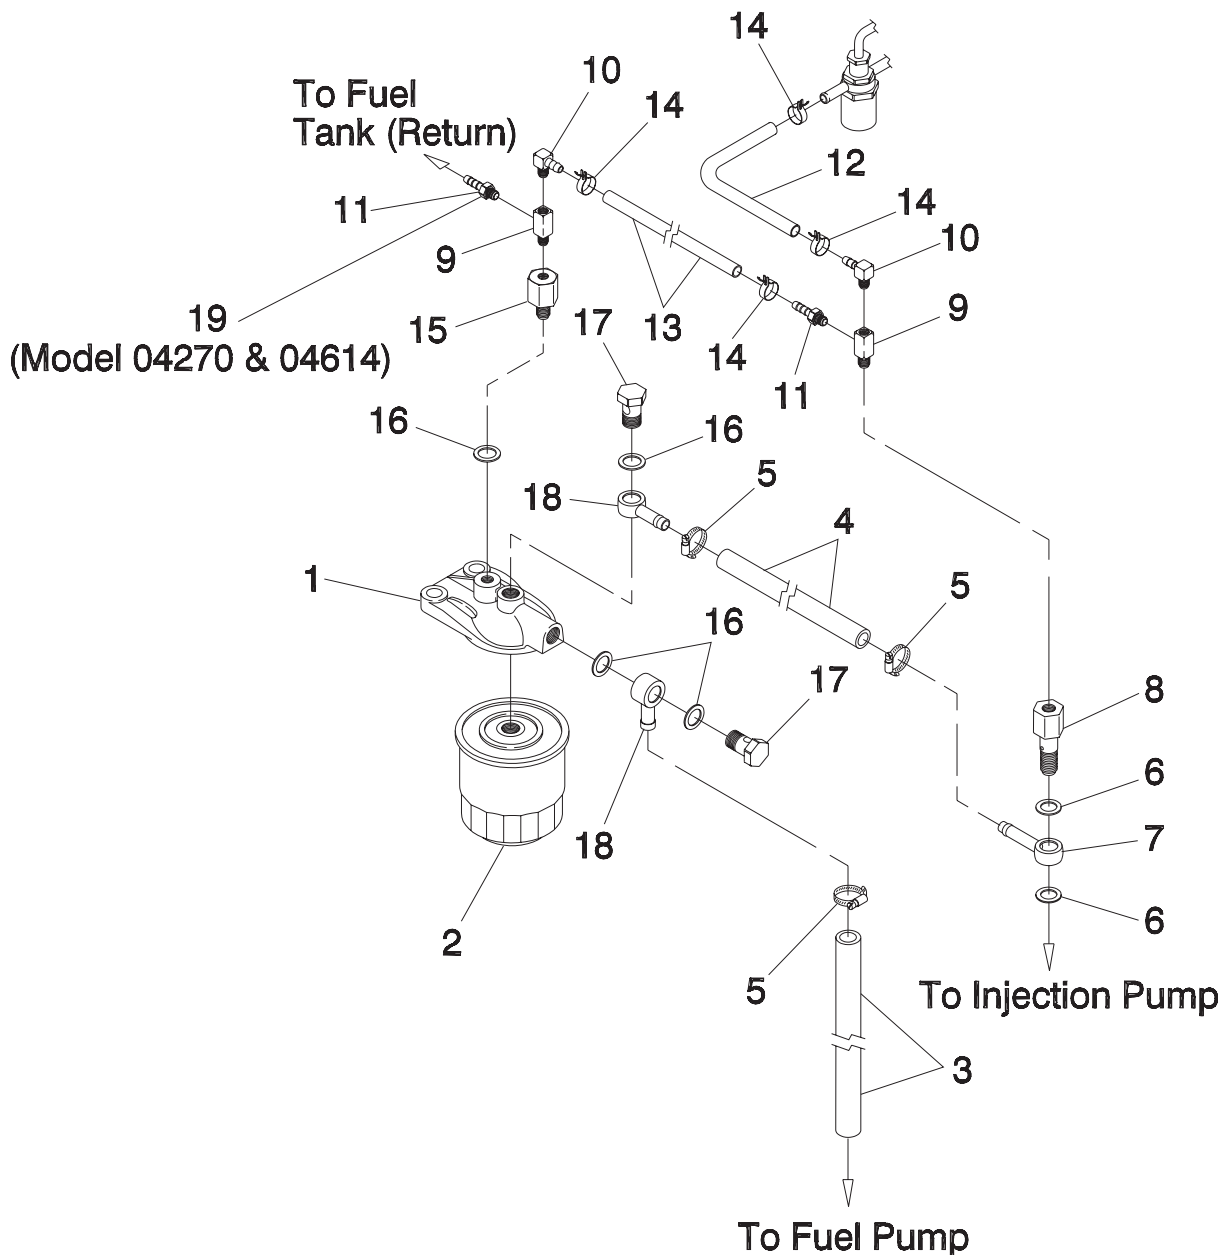

Appendix 4 – Exploded Views and Parts Lists

QUIETPACT™ 75D Recreational Vehicle Generator
1.0 Liter Diesel Fuel Supply – Drawing No. 075693-C

ITEM	PART NO.	QTY.	DESCRIPTION
1	0709390661	1	FUEL FILTER SUPPORT
2	069858	1	FUEL FILTER
3	0C8008	AR	HOSE, 5/16" SAE 30R7
4	0C8008	250MM	HOSE, 5/16" SAE 30R7
5	040173	3	HOSE CLAMP
6	0709390378	2	GASKET
7	0709390379	1	BANJO FITTING
8	074808	1	FUEL BLEED FITTING
9	052233	2	1/8" NPT TEE (BRASS)
10	039450	2	1/8" NPT x 3/16" 90 DEG. BARBED FITTING
11	030096	2 *	1/8" NPT x 3/16" BARBED STRAIGHT FITTING

ITEM	PART NO.	QTY.	DESCRIPTION
12	068736	275MM	HOSE, 3/16" SAE 30R2
13	068736	240MM	HOSE, 3/16" SAE 30R2
14	074823	4	HOSE CLAMP
15	074819	1	FUEL BLEED FITTING
16	0709390651	5	FUEL BLEED GASKET
17	0709290662	2	HOLLOW BOLT
18	0709390663	2	BANJO FITTING
19	028414A	1	1/8" NPT x 1/4" BARBED STRAIGHT FITTING (MODEL 04270 & 04614)

* -QTY 1 (MODEL 04270 & 04614)
AR - AS REQUIRED