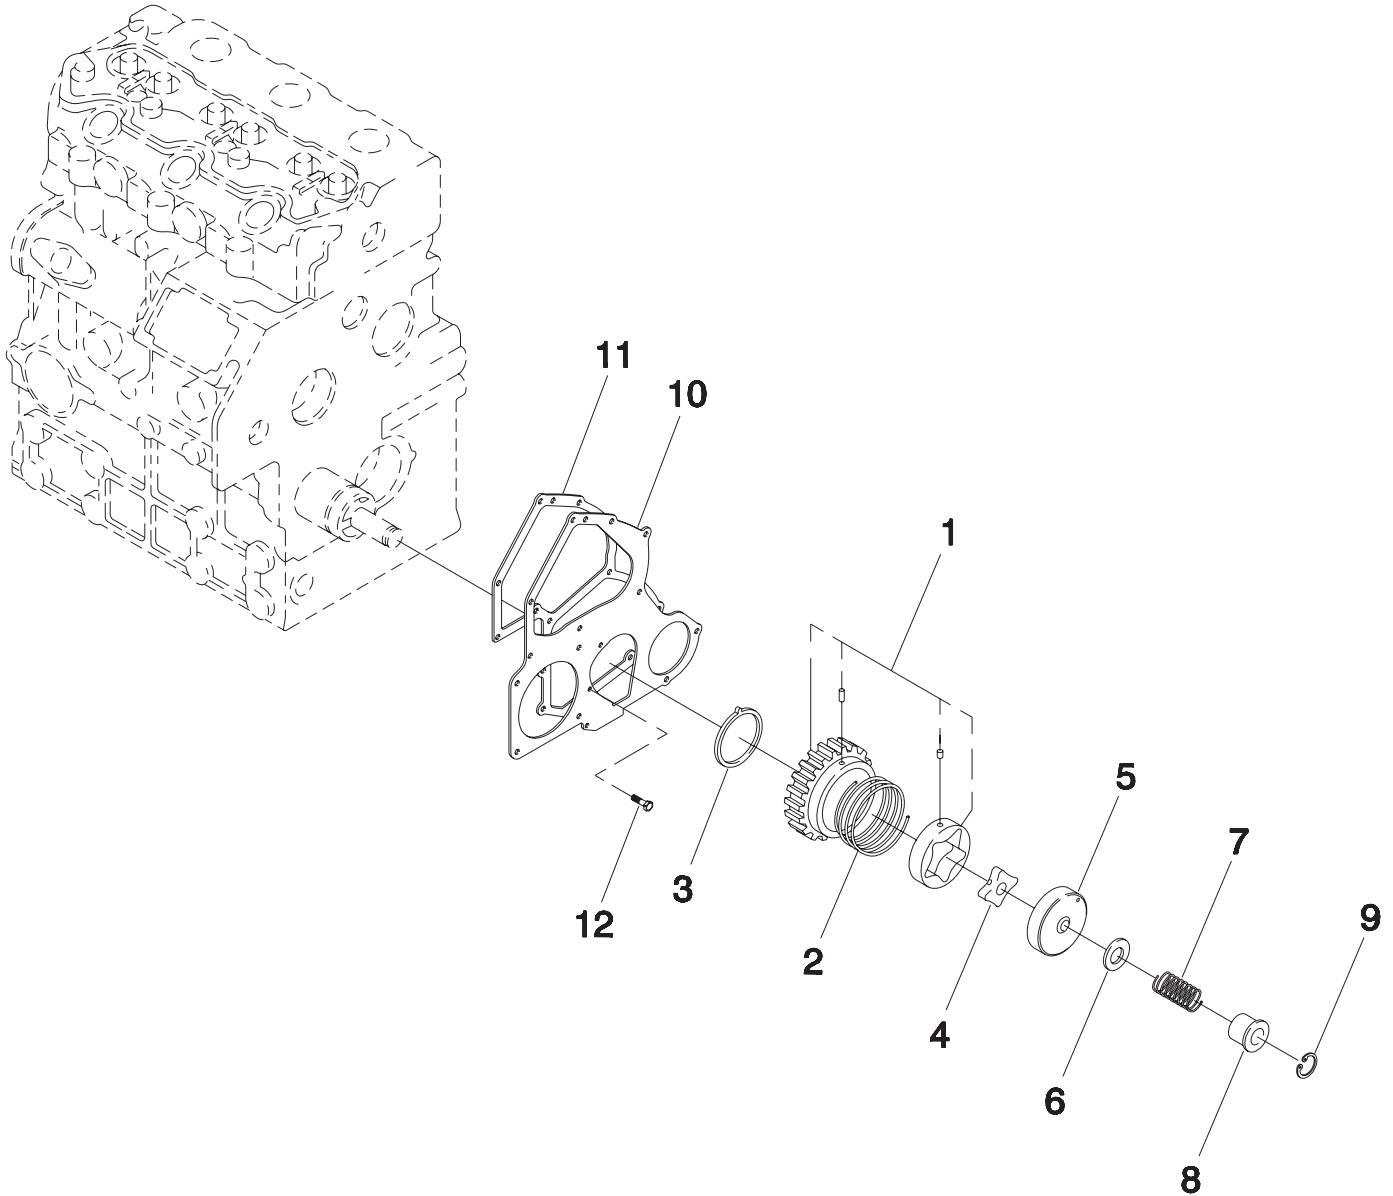

Appendix 4 – Exploded Views and Parts Lists

QUIETPACT™ 75D Recreational Vehicle Generator 1.0 Liter Diesel Oil Pump – Drawing No. 075682

ITEM	PART NO.	QTY.	DESCRIPTION
1	0709390250	1	IDLER GEAR ASSEMBLY
2	0709390252	1	SPRING
3	0709390251	1	THRUST WASHER
4	0709390253	1	ROTOR
5	0709390254	1	OIL PUMP COVER
6	0709390255	AR	0.10MM SHIM
	0709390532	AR	0.15MM SHIM
	0709390533	AR	0.20MM SHIM
	0709390258	AR	0.50MM SHIM

ITEM	PART NO.	QTY.	DESCRIPTION
7	0709390259	1	SPRING
8	0709390260	1	COLLAR
9	0709390261	1	SNAP RING
10	0709390262	1	FRONT PLATE
11	0709390263	1	GASKET
12	0709390264	3	BOLT

AR - AS REQUIRED