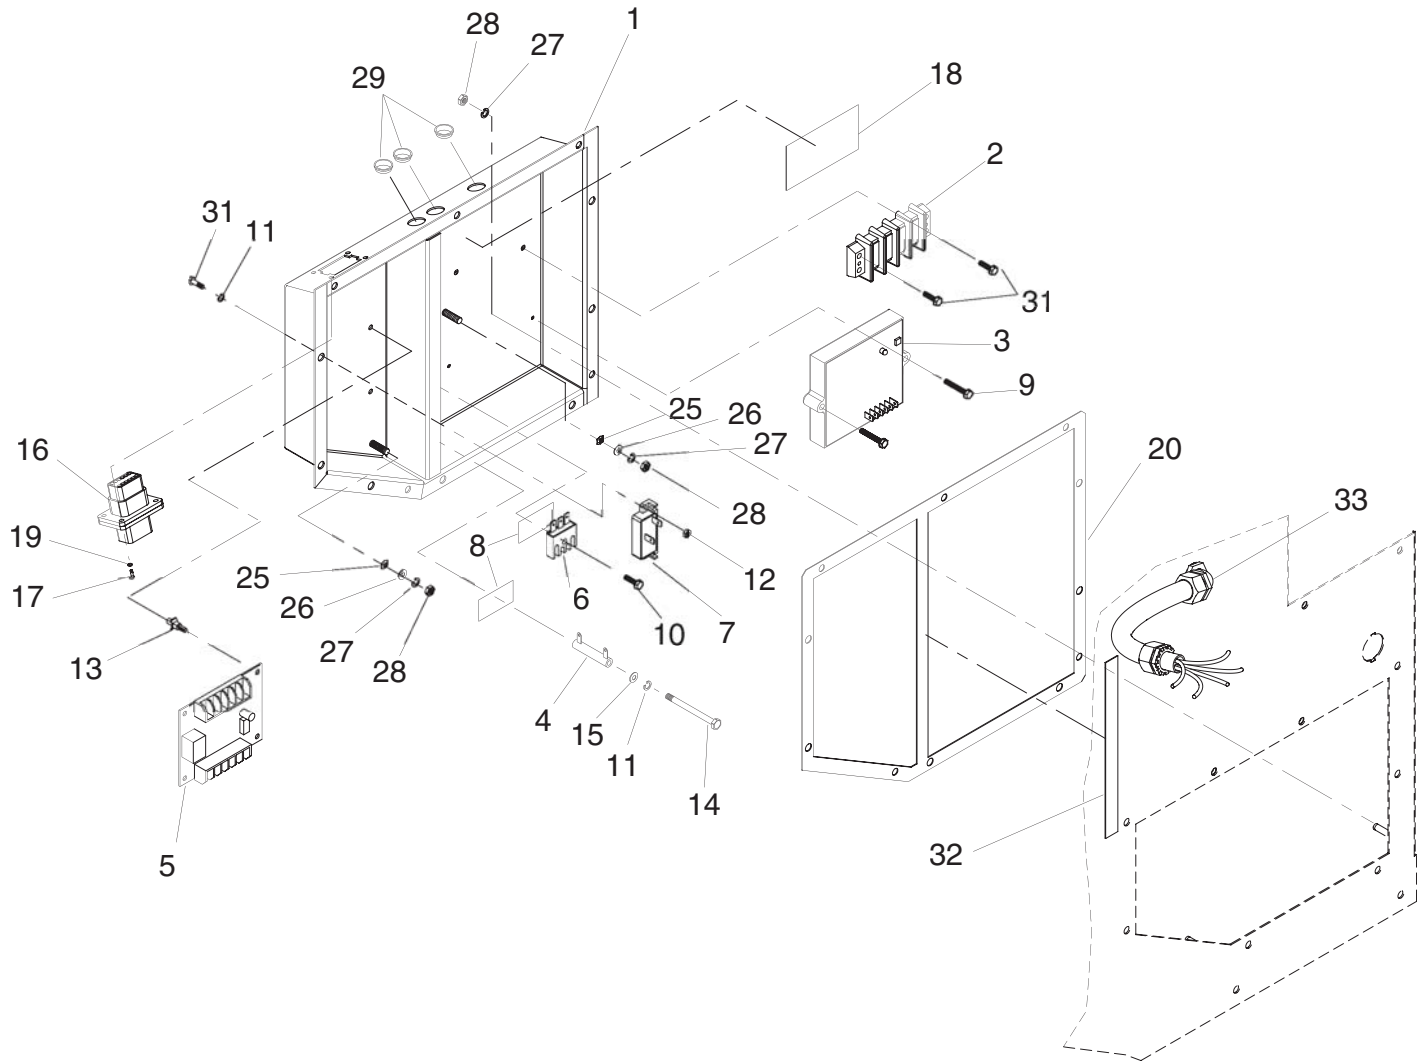

Appendix 4 – Exploded Views and Parts Lists

QUIETPACT™ 75D Recreational Vehicle Generator Electrical Enclosure Assembly – Drawing No. 0D2361-E

ITEM	PART NO.	QTY.	DESCRIPTION	ITEM	PART NO.	QTY.	DESCRIPTION
1	0D2412	1	Weldment, Electrical Enclosure	19	038150	4	Washer, Flat #8
2	071914	1	Terminal Block 4 Position	20	0C6359	1	Gasket, Electrical Enclosure
3	083048	1	Assembly, Potted Regulator	21	0D2021G*	1	Wire Assembly # 32
4	0C7610	1	Resistor 20R 5% 12W	22	0D2021F*	1	Wire Assembly # 22
5	093642	1	Assembly Marine Control Board	23	0D2021D*	1	Diode Assembly
6	065795	1	Rectifier, Battery Charging	24	0D2021E*	1	Wire Assembly # 162
7	048512	1	Circuit Breaker 5 Amp	25	0A1658	2	¼ Special Lockwasher
8	027565	A/R	Tape, Glass Insulated	26	022473	2	Washer, Flat ¼-M6
9	066849C	2	Taptite, M5-0.8 x 30	27	022097	7	Washer, Split Lk ¼-M6
10	066849	1	Taptite, M5-0.8 x 16	28	049813	7	Nut, Hex M6-1
11	022264	3	Lockwasher M5	29	023484D	3	Bushing, Snap
12	051715	2	Nut, Hex M4-0.7	31	051787	4	HHCS, M4-0.7 x 16mm
13	040213	4	Pcb Support Snap -In	32	0C7390	1	Gasket, Electrical Enclosure Divider
14	0C8620	1	HHMS, #8-32 x 2.25"	33	0C7487	1	Harness, Ac Output
15	043180	1	Washer, Flat M5				
16	0D2021B	1	Harness				
17	0C3992	4	M4-0.7 x 16 HHCS Taptite				
18	0C7022	1	Decal, Customer Connection				

A/R = As Required

* Not shown refer to Wiring Diagram C4946