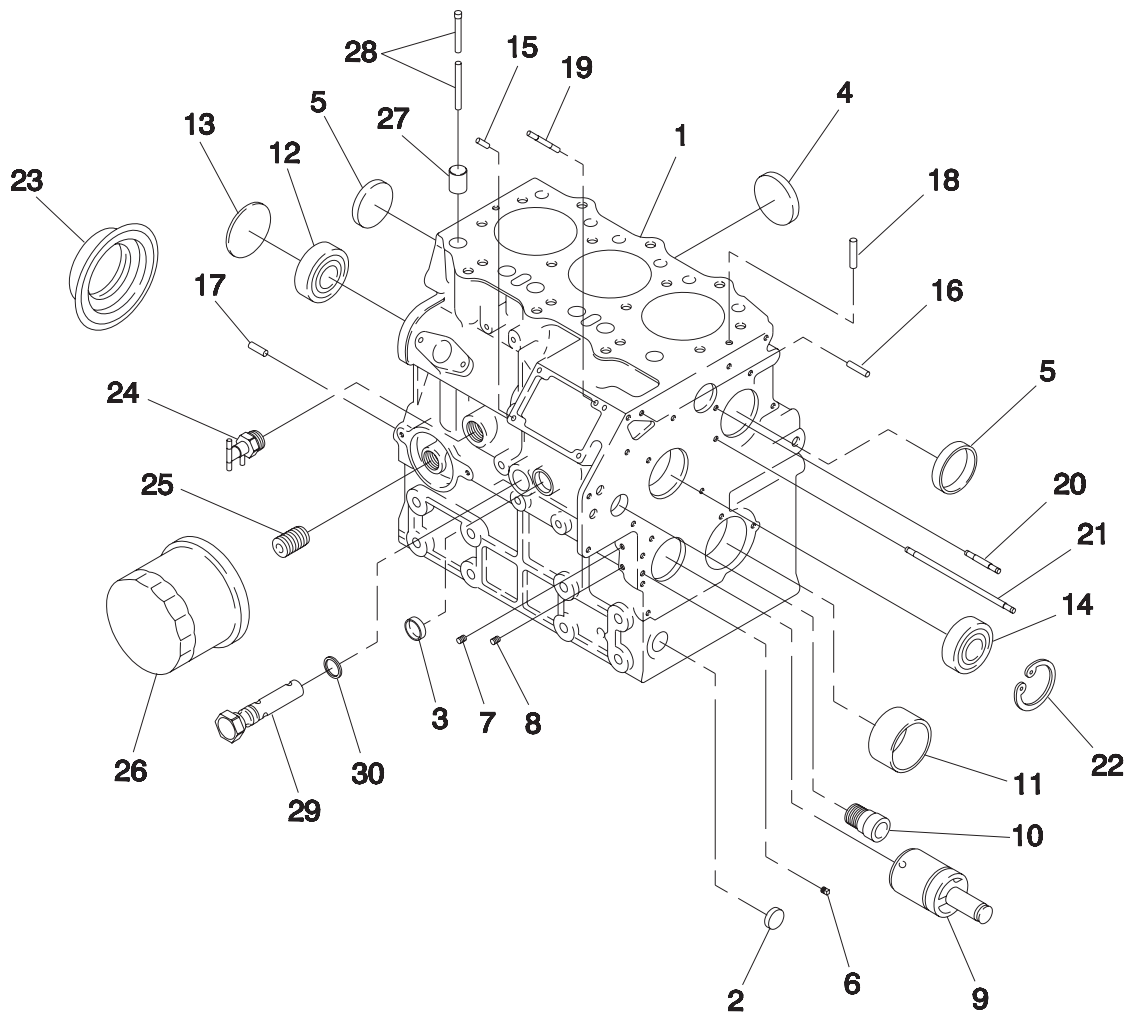

ITEM	PART NO.	QTY.	DESCRIPTION
18	0C3971B	1	Dipstick Assembly
19	0C4883	1	Hose, Dipstick Tube
20	0C4884	1	Hose, Filler Tube
21	0C7649	2	Hose Clamp 7/8-3/8
22	057824	2	Hose Clamp Size #16
23	0C3992	4	M4-0.7 x 16 HHCS Taptite
24	022985	4	Washer, Flat #6
25	084135	1	Grommet
26	0C6440	2	Gasket, Engine Control Box
27	074969	1	Circuit Breaker, 35A, 2 Pole
28	049813	2	Nut, Hex M6-1.0
29	052749	4	PHMS M5-0.8 x 12
30	038150	4	Flatwasher, #8
31	022097	2	Washer, Split Lock 1/4" - M6
32	036900	4	Screw, PPHM #6-32 x 1/4"
33	0D9283	1	Gasket, Hourmeter
34	0D9391	1	Gasket, Switch

Appendix 4 – Exploded Views and Parts Lists

QUIETPACT™ 75D Recreational Vehicle Generator

1.0 Liter Diesel Camshaft – Drawing No. 075677

ITEM	PART NO.	QTY.	DESCRIPTION	ITEM	PART NO.	QTY.	DESCRIPTION
1	0709390232	1	CAMSHAFT ASSEMBLY	8	0709390238	1	PLATE
2	0709390233	1	CAMSHAFT GEAR	9	0709390239	1	TACHOMETER SHAFT
3	0709390195	1	KEY	10	0709390240	1	BOLT
4	0709390234	1	GEAR	11	0709390241	1	BOLT
5	0709390235	3	SPACER	12	0709390242	1	GASKET
6	0709390236	1	BALL BEARING	13	0709390243	1	NUT
7	0709390237	1	SLIDER				

Appendix 4 – Exploded Views and Parts Lists

**QUIETPACT™ 75D Recreational Vehicle Generator
1.0 Liter Diesel Cylinder Block– Drawing No. 075676**

ITEM	PART NO.	QTY.	DESCRIPTION
1	0709390100	1	COMPLETE CYLINDER BLOCK
2	0709390447	1	EXPANSION PLUG
3	0709390101	1	EXPANSION PLUG
4	0709390102	2	EXPANSION PLUG
5	0709390103	2	EXPANSION PLUG
6	0709390104	1	EXPANSION PLUG
7	0709390105	4	PLUG
8	0709390106	4	PLUG
9	0709390107	1	IDLE GEAR SHAFT
10	0709390108	1	BUSHING
11	0709390109	1	BUSHING-STANDARD
	0709390110	1	0.25MM U.S. BUSHING
	0709390111	1	0.50MM U.S. BUSHING
12	0709390112	1	BALL BEARING
13	0709390113	1	EXPANSION PLUG
14	0709390114	1	BALL BEARING
15	0709390115	1	DOWEL PIN
16	0709390116	1	DOWEL PIN