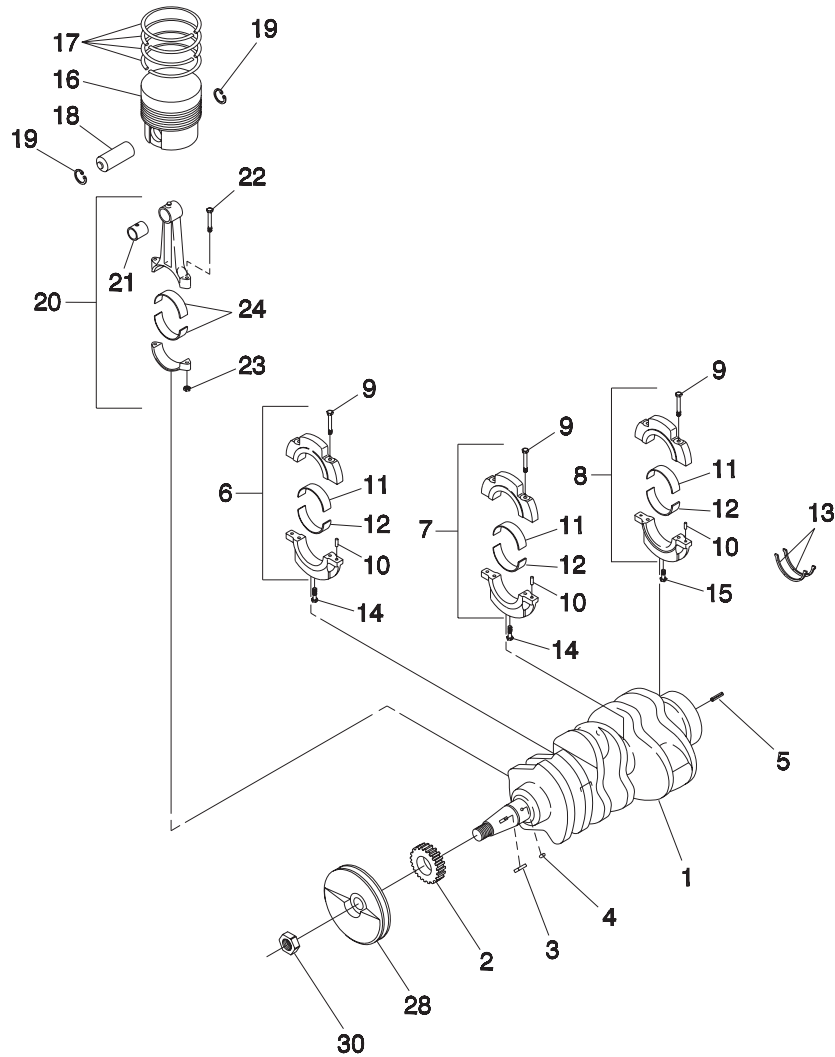

Appendix 4 – Exploded Views and Parts Lists

QUIETPACT™ 75D Recreational Vehicle Generator 1.0 Liter Diesel Crankshaft, Piston and Flywheel – Drawing No. 075679-B

ITEM	PART NO.	QTY.	DESCRIPTION	ITEM	PART NO.	QTY.	DESCRIPTION
1	070939-193	1	CRANKSHAFT ASSEMBLY	17	070939-216	AR	PISTON ASSEMBLY-1.0MM O.S.
2	070939-194	1	CRANKSHAFT GEAR	17	070939-211	3	STANDARD PISTON RING SET
3	070939-195	1	KEY		070939-212	AR	PISTON RING SET-0.5MM O.S.
4	070939-196	1	DOWEL PIN		070939-213	AR	PISTON RING SET-1.0MM O.S.
5	070939-226	1	SPRING PIN	18	070939-217	3	PISTON PIN
6	070939-197	1	BEARING HOLDER ASSEMBLY	19	070939-218	6	SNAP RING
7	070939-200	1	BEARING HOLDER ASSEMBLY	20	070939-219	3	CONNECTING ROD ASSEMBLY
8	070939-664	1	BEARING HOLDER ASSEMBLY	21	070939-220	3	BUSHING
9	070939-198	6	BOLT	22	070939-221	6	CONNECTING ROD BOLT
10	070939-199	6	DOWEL PIN	23	070939-222	6	NUT, CONNECTING ROD BOLT
11	070939-202	3	STANDARD BEARING	24	070939-223	6	STANDARD BEARING
	070939-203	AR	0.25MM U.S. BEARING		070939-224	AR	BEARING-0.25MM U.S.
	070939-204	AR	0.50MM U.S. BEARING		070939-225	AR	BEARING-0.50MM U.S.
12	070939-205	3	STANDARD BEARING	28	070939-230	1	PULLEY
	070939-206	AR	0.25MM U.S. BEARING	30	070939-231	1	NUT
	070939-207	AR	0.50MM U.S. BEARING				
13	070939-208	2	THRUST WASHER				
14	070939-204	2	BOLT				
15	070939-210	1	BOLT				
16	070939-214	3	STANDARD PISTON ASSEMBLY				
	070939-215	AR	PISTON ASSEMBLY-0.5MM O.S.				

U.S. - UNDERSIZE
O.S. - OVERSIZE
AR - AS REQUIRED
MM - MILLIMETER