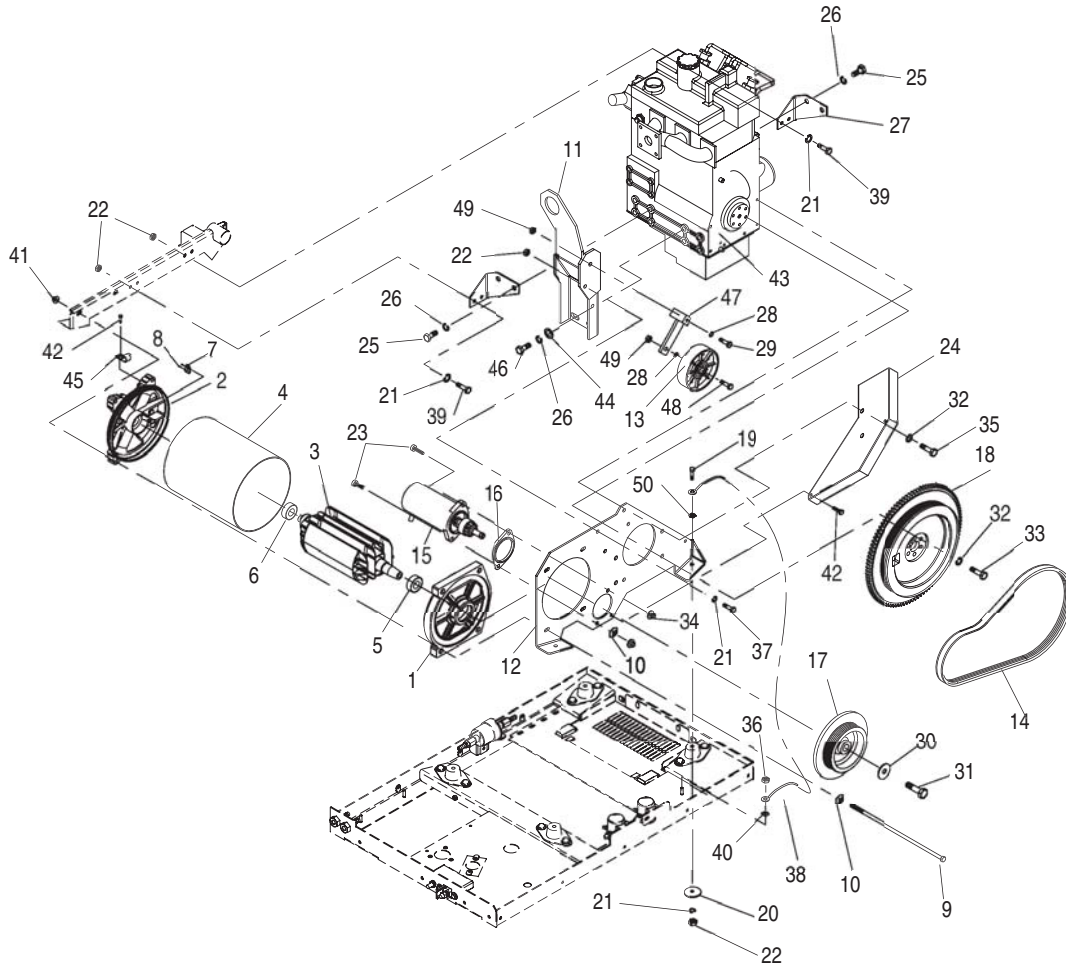

Appendix 4 – Exploded Views and Parts Lists

QUIETPACT™ 75D Recreational Vehicle Generator Engine, Alternator Drive and Starter Assembly – Drawing No. 0D2355-C

ITEM	PART NO.	QTY.	DESCRIPTION	ITEM	PART NO.	QTY.	DESCRIPTION
1	0C5598	1	Bearing Carrier, Front	26	051769	6	Washer, Split Lk -M12
2	0C9674	1	Bearing Carrier, Upper	27	0C4537	2	Engine Bracket
3	0C6055H	1	Rotor Assembly	28	022304	2	½" Flat washer
4	0C6054H	1	Stator Assembly	29	023316	1	½"-13 x 4" HHCS
5	031971	1	Ball Bearing	30	049451	1	Fender Washer 7GA
6	073159	1	Ball Bearing	31	042633	1	HHCS 3/8-24 x 1"
7	066386	1	Brush Holder	32	046526	11	Lockwasher M10
8	066849	2	Taptite M5-0.8 x 16mm	33	052212	6	HHCS M10-1.25 x 25mm
9	0C6862	4	Bolt , Stator	34	069673J	2	5/16 Flange Nut
10	0C3168	6	5/16 Special Lock Washer	35	051756	5	HHCS M10-1.25 x 20mm
11	0C5014	1	Lug, Lift	36	049813	1	M6 Hex Nut
12	0C7646	1	Rail, Engine RH	37	043107	2	HHCS M8-1.25 x 25mm
13	0C8646	1	Pulley, 4.5" Flat	38	0C2417A	1	Earth Strap
14	0C5298	1	Belt, V-Rib	39	039253	4	HHCS M8-1.25 x 20mm
15	020692	1	Starter Motor	40	0A1658	1	¼" Special Lock Washer
16	0C4841	1	Spacer, Starter	41	067989	4	M8 Flange Nut
17	073106G	1	Pulley, Alternator	42	0C1069	3	Taptite, M6-1.0 x 8mm
18	0C6363	1	Flywheel Assembly	43	0C6609	1	Engine, 1.0L Diesel
19	051730	2	HHCS M8-1.25 x 60mm	44	049808	2	Washer, Flat M12
20	071956	2	Washer, Vibration Isolator	45	055934D	1	Clamp, Vinyl Coated, 1-1/16"
21	022129	8	Washer, Split Lk -M8	46	0A7043	2	HHCS M12-1.25 x 25mm
22	045771	8	Nut, Hex M8-1.25	47	0C8644	1	Tensioner, SE-F18-4.5"
23	040250	2	SHCS 5/16"-18 x 1-1/2"	48	024426	1	½"-13 x1-3/4" HHCS
24	0C7933	1	Guard, Flywheel	49	048705	2	½"-13 Flange Nut
25	068485	4	HHCS M12-1.25 x 20mm	50	022145	2	Flat Washer, 5/16"