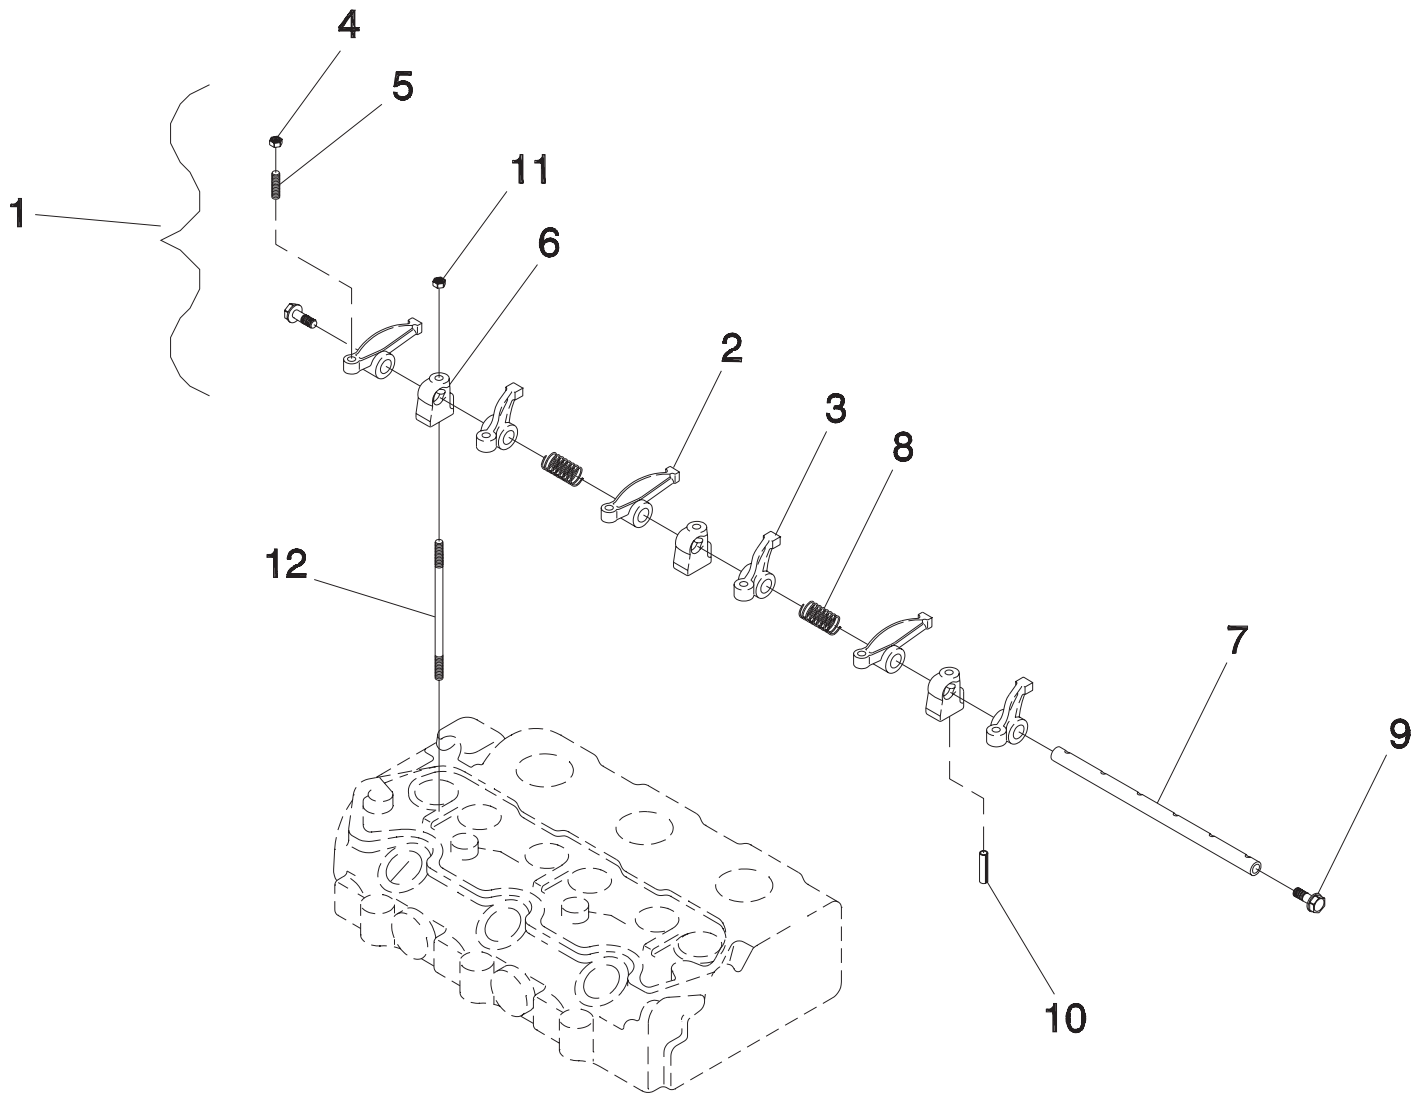

Appendix 4 – Exploded Views and Parts Lists

**QUIETPACT™ 75D Recreational Vehicle Generator
1.0 Liter Diesel Rocker Arm Assembly – Drawing No. 075683-A**

ITEM	PART NO.	QTY.	DESCRIPTION
1	070939-170	1	ROCKER ARM ASSEMBLY(INCLUDES ALL COMPONENTS SHOWN BELOW)
2	070939-171	3	INTAKE ROCKER ARM
3	070939-172	3	EXHAUST ROCKER ARM
4	070939-174	6	NUT
5	070939-173	6	STUD
6	070939-175	3	ROCKER ARM BRACKET
7	070939-176	1	ROCKER ARM SHAFT
8	070939-177	2	SPRING
9	070939-178	2	SCREW
10	070939-179	3	SPRING,PIN
11	070939-180	3	NUT
12	070939-181	3	STUD