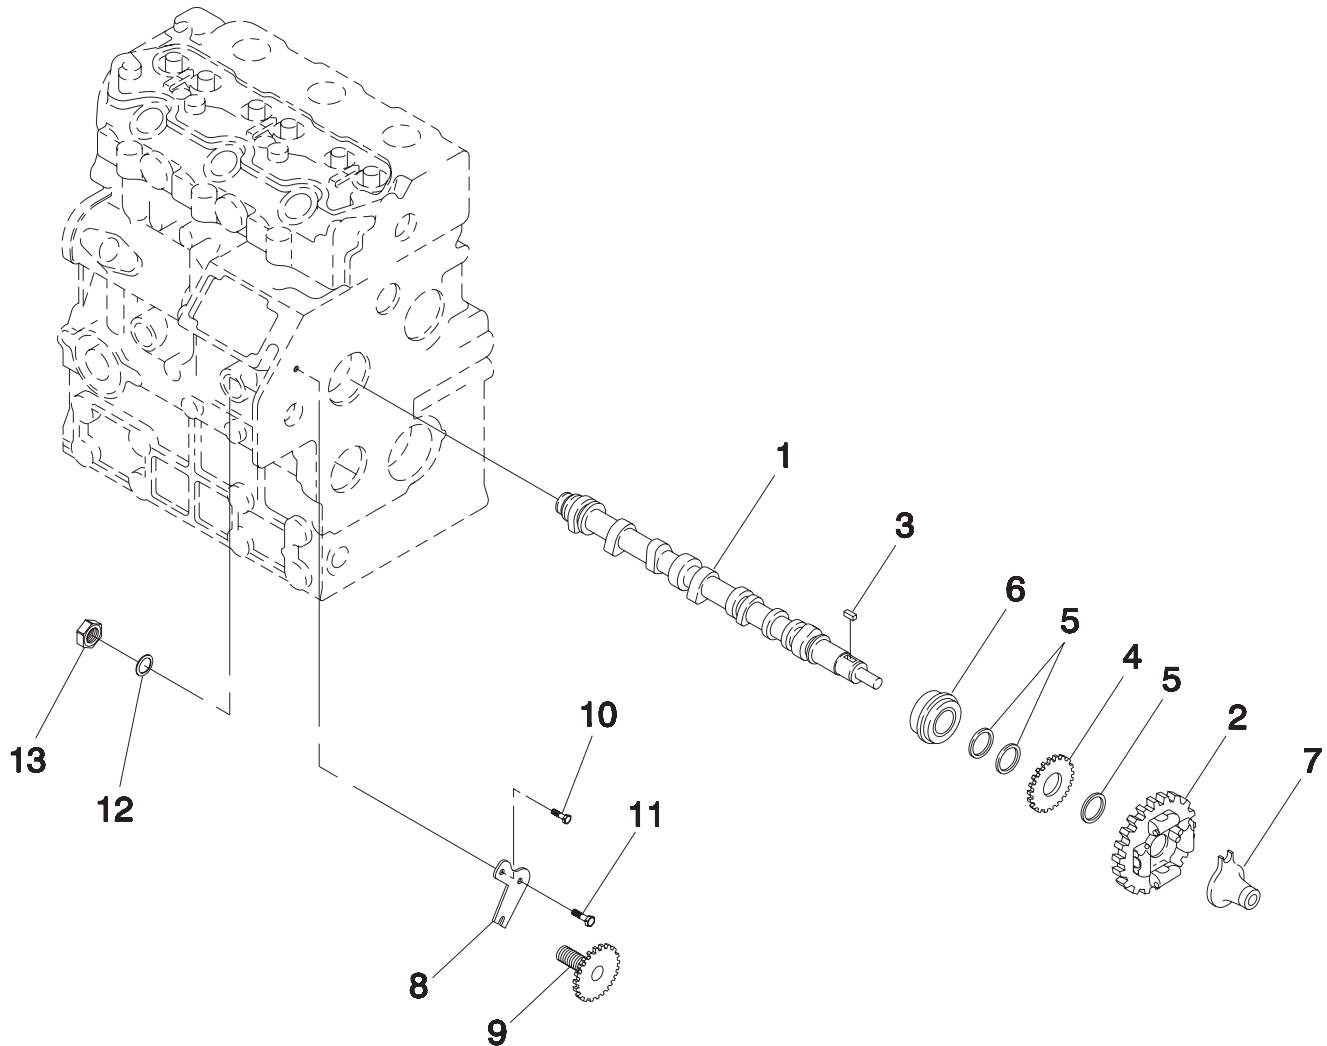

Appendix 4 – Exploded Views and Parts Lists

QUIETPACT™ 75D Recreational Vehicle Generator

1.0 Liter Diesel Camshaft – Drawing No. 075677

ITEM	PART NO.	QTY.	DESCRIPTION	ITEM	PART NO.	QTY.	DESCRIPTION
1	0709390232	1	CAMSHAFT ASSEMBLY	8	0709390238	1	PLATE
2	0709390233	1	CAMSHAFT GEAR	9	0709390239	1	TACHOMETER SHAFT
3	0709390195	1	KEY	10	0709390240	1	BOLT
4	0709390234	1	GEAR	11	0709390241	1	BOLT
5	0709390235	3	SPACER	12	0709390242	1	GASKET
6	0709390236	1	BALL BEARING	13	0709390243	1	NUT
7	0709390237	1	SLIDER