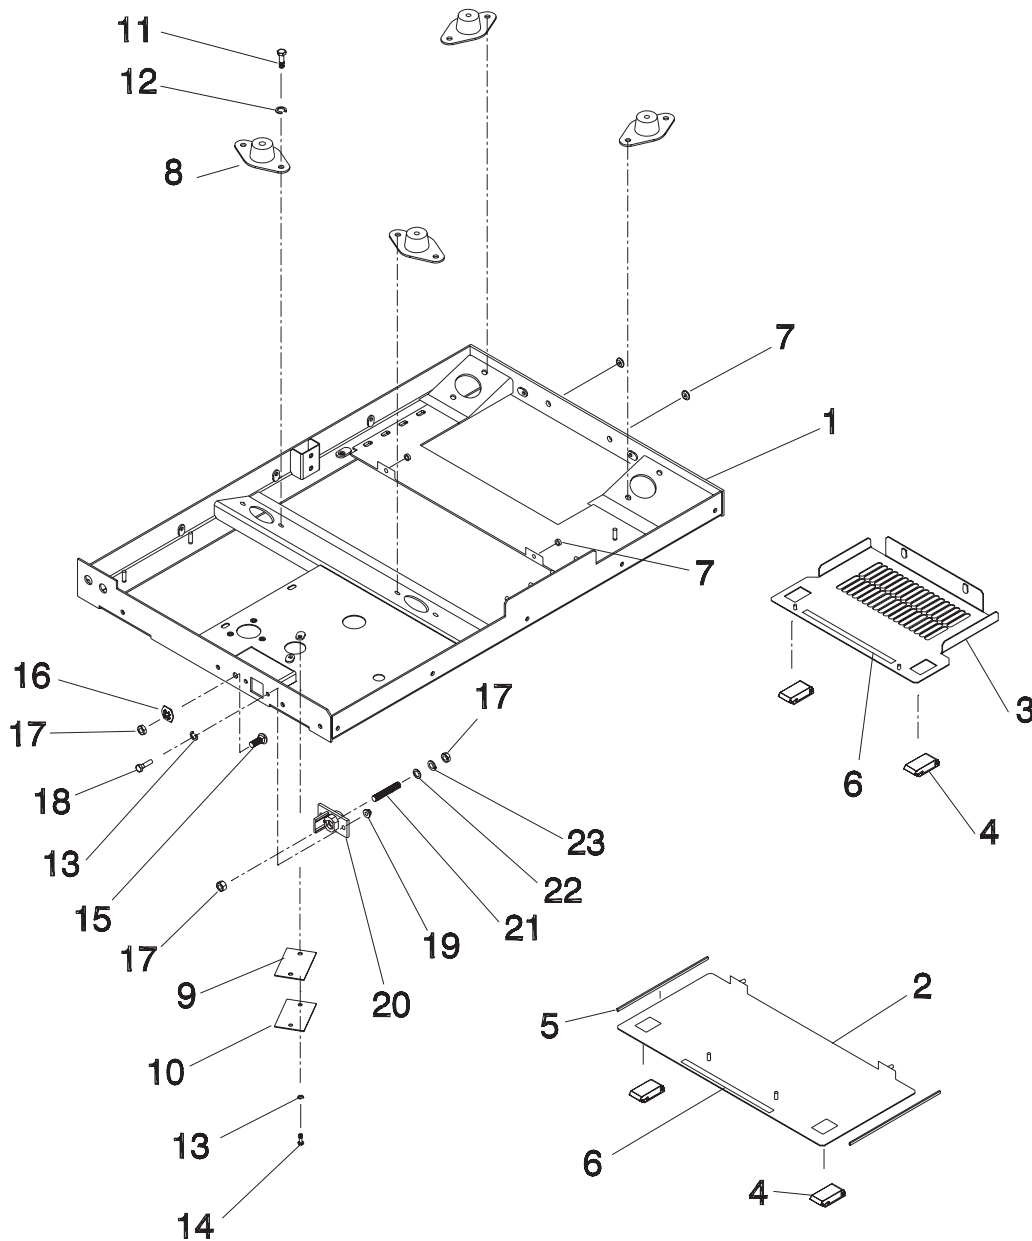

Appendix 4 – Exploded Views and Parts Lists

QUIETPACT™ 75D Recreational Vehicle Generator Base Frame – Drawing No. 0D2357-A

ITEM	PART NO.	QTY.	DESCRIPTION
1	0D2126	1	Base Frame Weldment
2	0D2131	1	Door, Service Rear
3	0C5088	1	Door, Service Front
4	0C5644	4	Slide Latch Flush
5	056326	2	Vinyl Trim -Black 180mm
6	029451	677mm	Rubber Tape 1/8 x 1/2"
7	0C7857	4	Grommet 1/8 x 13/32
8	070936E	4	Vibration Mount
9	0C6721	1	Gasket, Cleanout
10	0C6722	1	Plate, Cleanout
11	042907	8	HHCS M8-1.25 x 16
12	022129	8	Washer, Split Lk- M8
13	022097	3	Washer, Split Lk -1/4-M6