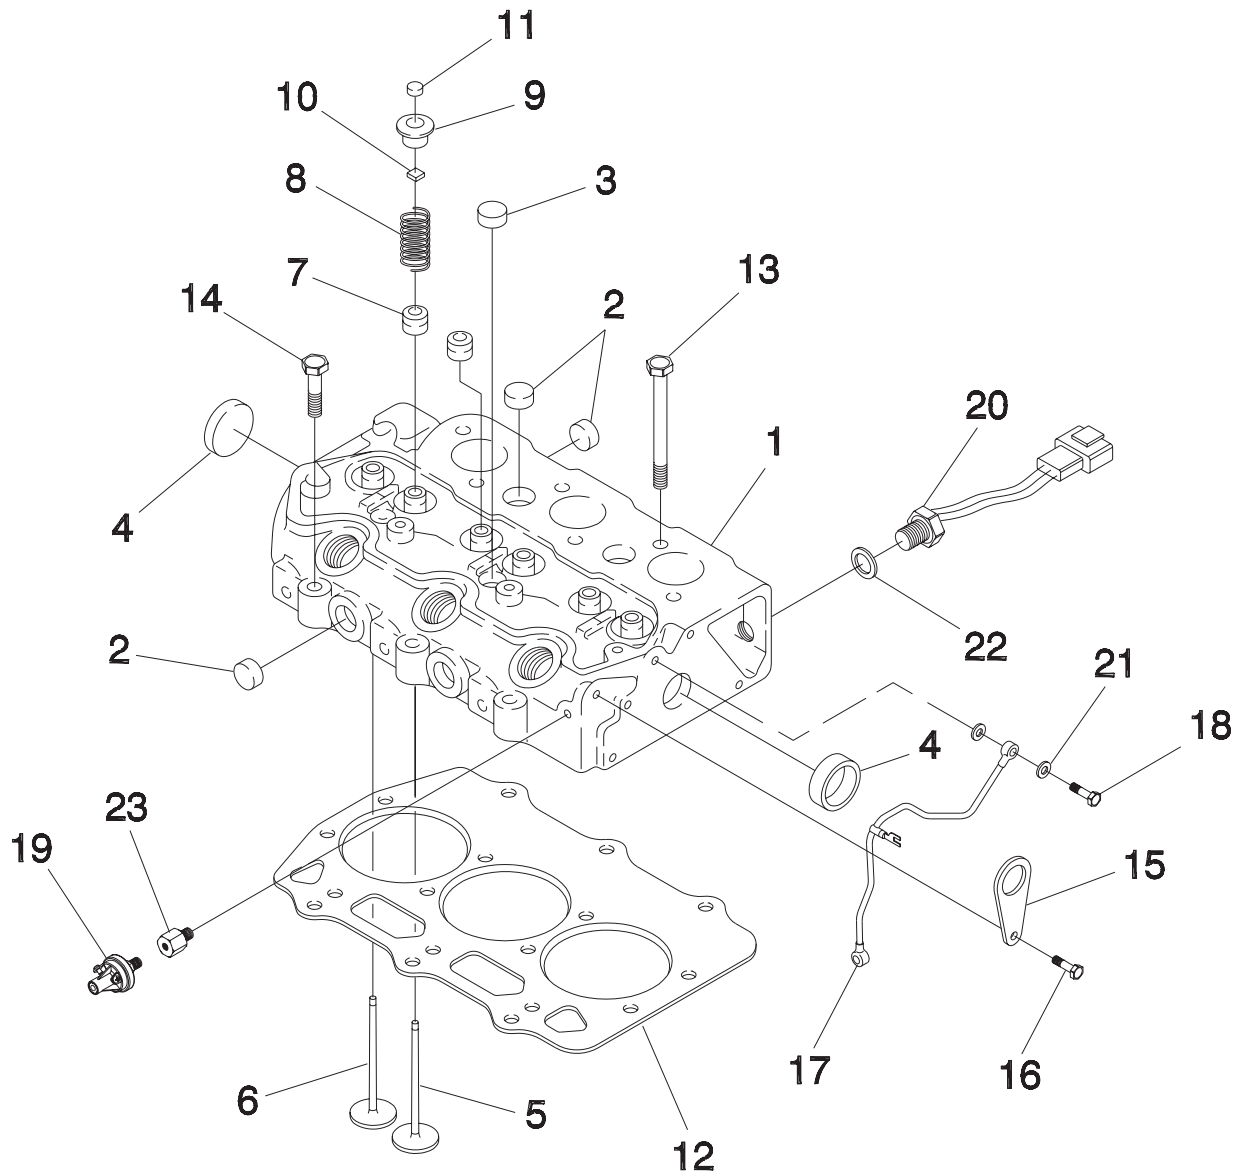

Appendix 4 – Exploded Views and Parts Lists

**QUIETPACT™ 75D Recreational Vehicle Generator
1.0 Liter Diesel Cylinder Head – Drawing No. 0D2794**

ITEM	PART NO.	QTY.	DESCRIPTION	ITEM	PART NO.	QTY.	DESCRIPTION
1	0709390147	1	CYLINDER HEAD ASSEMBLY	13	0709390160	11	BOLT
2	0709390148	6	EXPANSION PLUG	14	0709390161	3	BOLT
3	0709390447	3	EXPANSION PLUG	15	0709390162	2	LIFTING EYE
4	0709390149	2	EXPANSION PLUG	16	0709390163	2	BOLT
5	0709390150	3	INTAKE VALVE	17	0709390164	1	TUBING
6	0709390151	3	EXHAUST VALVE	18	0709390165	2	BOLT
7	0709390152	3	VALVE GUIDE SEAL (EXHAUST)	19	0A8584	1	OIL SWITCH
	0709390153	3	VALVE GUIDE SEAL (INTAKE)	20	0D2791	1	THERMO-SWITCH
8	0709390154	6	SPRING	21	0709390168	4	GASKET
9	0709390155	6	RETAINER	22	0709390169	1	WASHER
10	0709390156	12	KEY	23	042574	1	ADAPTOR
11	0709390157	6	CAP				
12	0709390158	1	CYLINDER HEAD GASKET, 1.2MM THICK				
	0709390159	1	CYLINDER HEAD GASKET, 1.3MM THICK				

MM=MILLIMETER