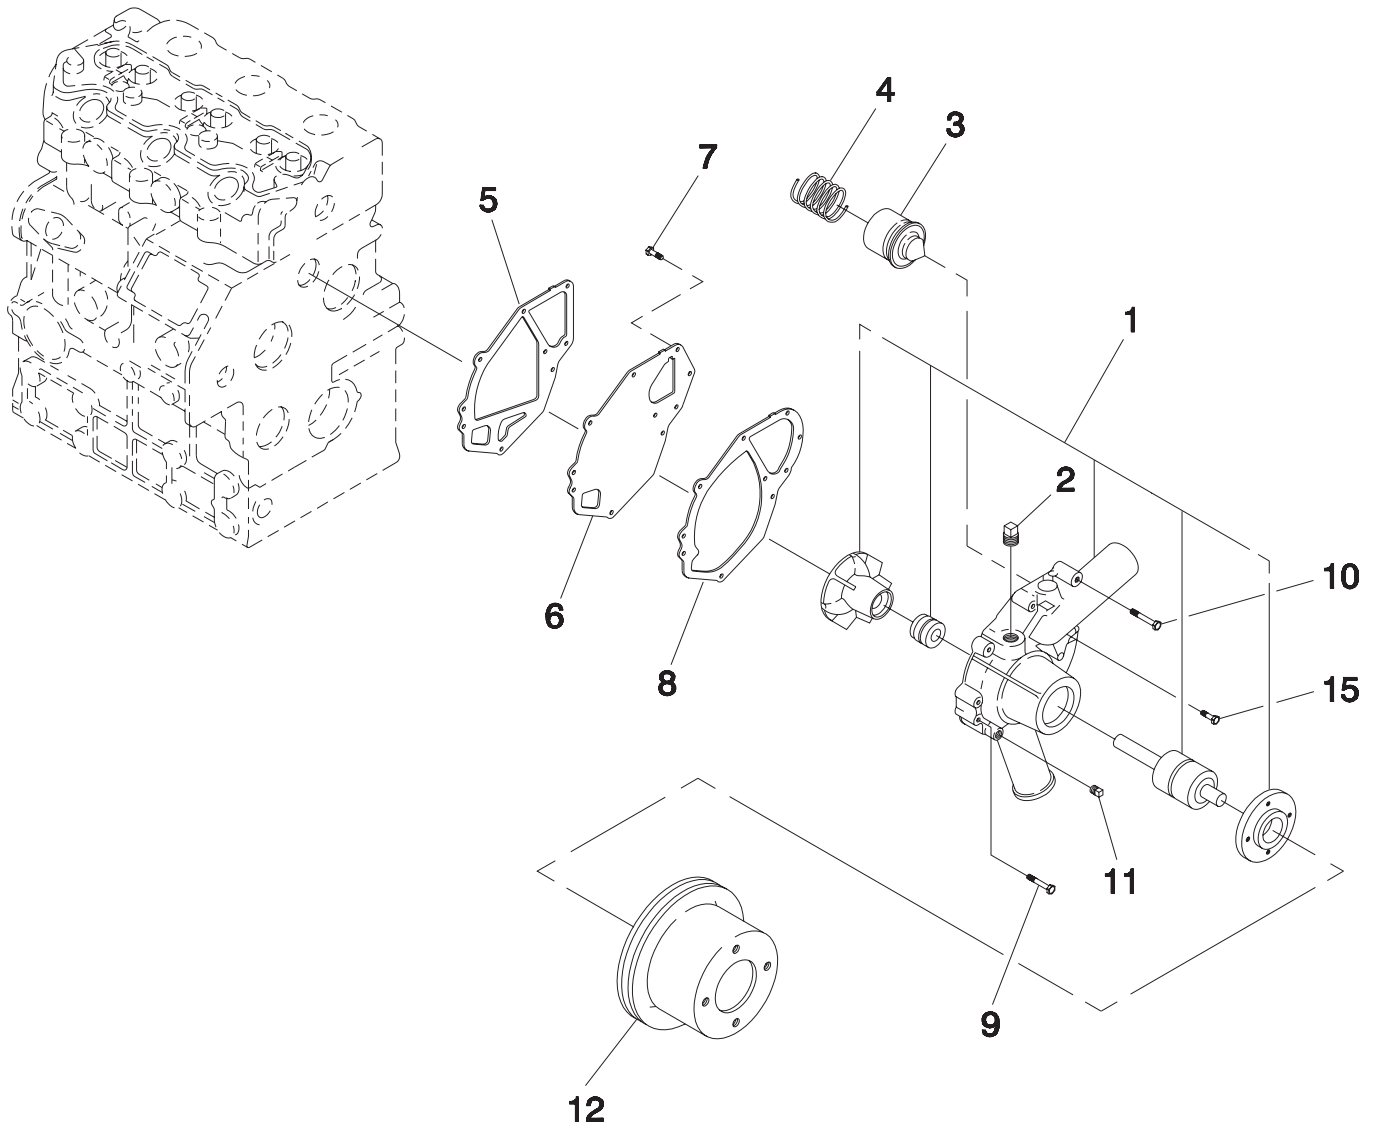

Appendix 4 – Exploded Views and Parts Lists

QUIETPACT™ 75D Recreational Vehicle Generator 1.0 Liter Diesel Water Pump – Drawing No. 082962

ITEM	PART NO.	QTY.	DESCRIPTION	ITEM	PART NO.	QTY.	DESCRIPTION
1	0709390265	1	WATER PUMP ASSEMBLY	8	0709390272	1	GASKET
2	0709390266	1	PLUG	9	0709390273	1	BOLT
3	0709390267	1	THERMOSTAT	10	0709390274	1	BOLT
4	0709390268	1	SPRING	11	0709390275	1	NUT
5	0709390269	3	GASKET	12	0709390247	1	PULLEY
6	0709390270	1	SET PLATE	15	0709390284	1	BOLT
7	0709390271	1	BOLT