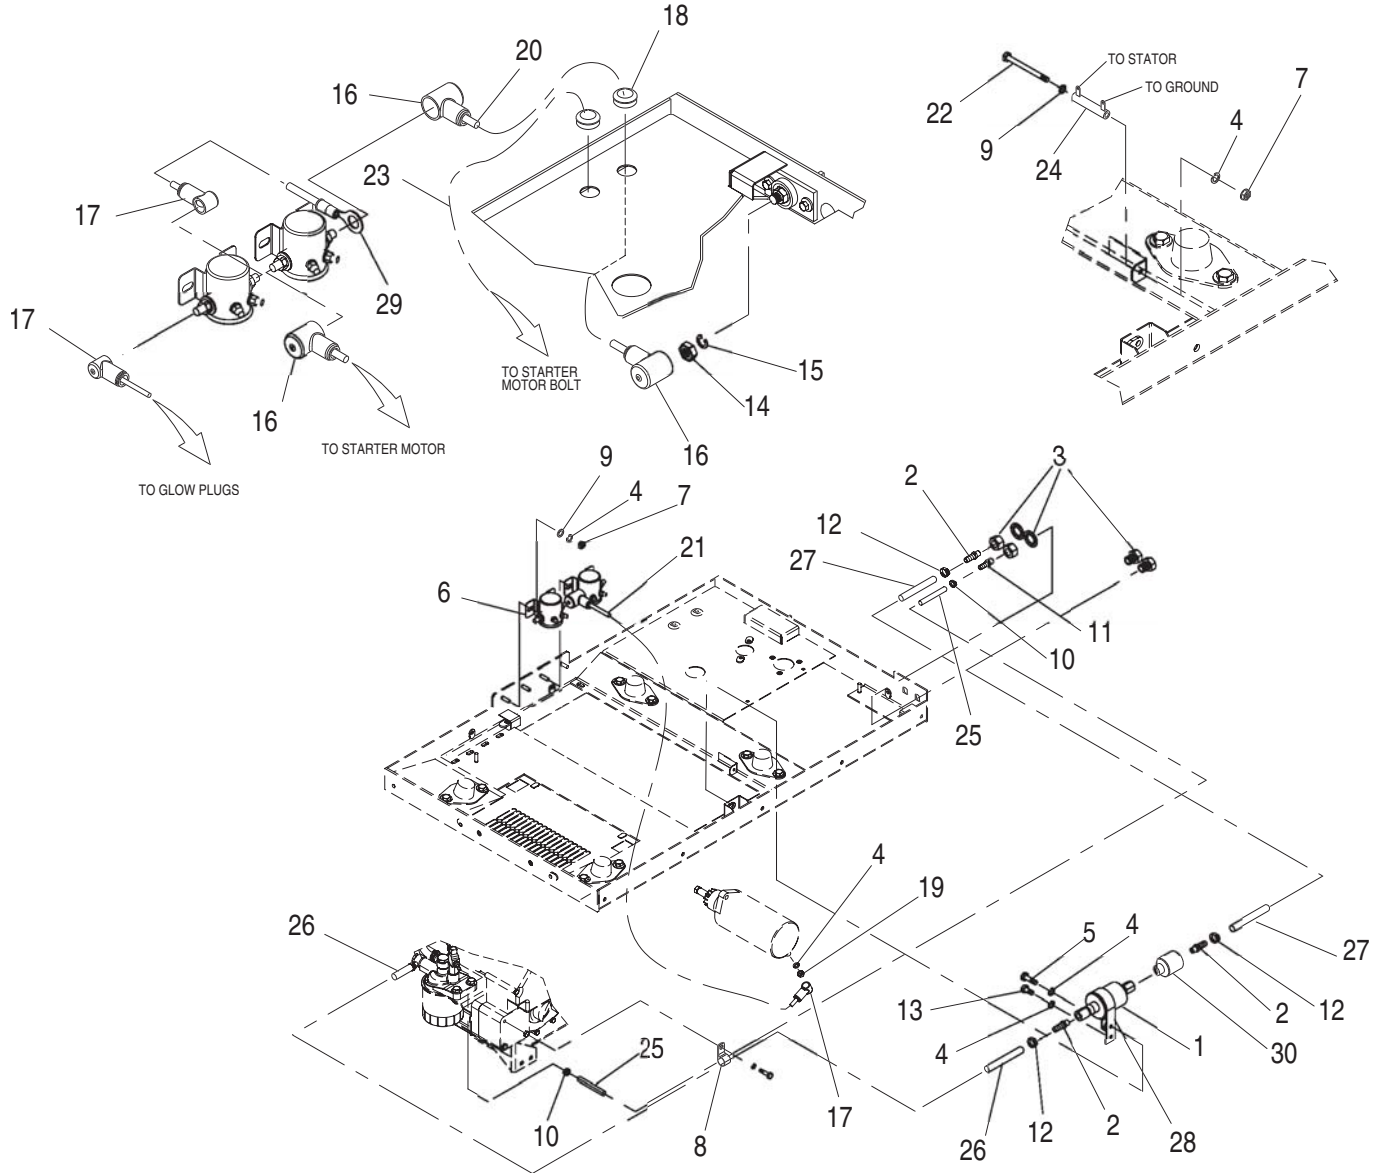

Appendix 4 – Exploded Views and Parts Lists

QUIETPACT™ 75D Recreational Vehicle Generator Fuel and Electrical Systems – Drawing No. 0D2363-D

ITEM	PART NO.	QTY.	DESCRIPTION
1	0C6946A	1	Fuel Pump Assembly
2	052219	3	1/8 NPT x 5/16 Barbed Straight Fitting
3	069598B	2	Bulkhead Adaptor Fitting
4	022097	7	Washer, Split Lk- 1/4 -M6
5	038750	1	HHCS M6-1.00 x 30
6	056739	2	Relay Solenoid
7	049813	5	Nut, Hex M6-1
8	055934D	1	Clamp, Vinyl Coat 1-1/16"
9	022473	5	Washer, Flat -M6
10	040173	2	Hose Clamp
11	028414A	1	1/8 NPT x 1/4 Barbed Straight Fitting
12	0C7649	3	Hose Clamp 7/8 / 3/8
13	047411	1	HHCS M6-1.00 x 16
14	0C7968	1	Hex Nut 3/8-16 Brass
15	022237	1	Washer Split Lk 3/8
16	075763	3	Boot, Battery Cable
17	075763A	3	Boot, Battery Cable

ITEM	PART NO.	QTY.	DESCRIPTION
18	023484F	2	Snap Bushing 1"
19	022127	1	Hex Nut 1/4 - 20
20	053621-201	1	Cable, Battery
21	053621-197	1	Cable, Starter
22	0A2053	1	HHCS M6-1 x 65
23	0742600-158	1	Wire Assembly, Black #4 Ground
24	075234	1	Resistor
25	030340	1.04M	Hose, 1/4 ID SAE-30R7
26	0C8008	635mm	Hose, 5/16 ID SAE-30R7
27	0C8008	375mm	Hose, 5/16 ID SAE-30R7
28	0C8009	1	Clamp, Fuel Pump
29	0D2021H	1	Wire Assy, #0 (PHC-SC)
30	0D8914	1	Fuel Filter

ITEM	PART NO.	QTY.	DESCRIPTION
18	0C3971B	1	Dipstick Assembly
19	0C4883	1	Hose, Dipstick Tube
20	0C4884	1	Hose, Filler Tube
21	0C7649	2	Hose Clamp 7/8-3/8
22	057824	2	Hose Clamp Size #16
23	0C3992	4	M4-0.7 x 16 HHCS Taptite
24	022985	4	Washer, Flat #6
25	084135	1	Grommet
26	0C6440	2	Gasket, Engine Control Box
27	074969	1	Circuit Breaker, 35A, 2 Pole
28	049813	2	Nut, Hex M6-1.0
29	052749	4	PHMS M5-0.8 x 12
30	038150	4	Flatwasher, #8
31	022097	2	Washer, Split Lock 1/4" - M6
32	036900	4	Screw, PPHM #6-32 x 1/4"
33	0D9283	1	Gasket, Hourmeter
34	0D9391	1	Gasket, Switch