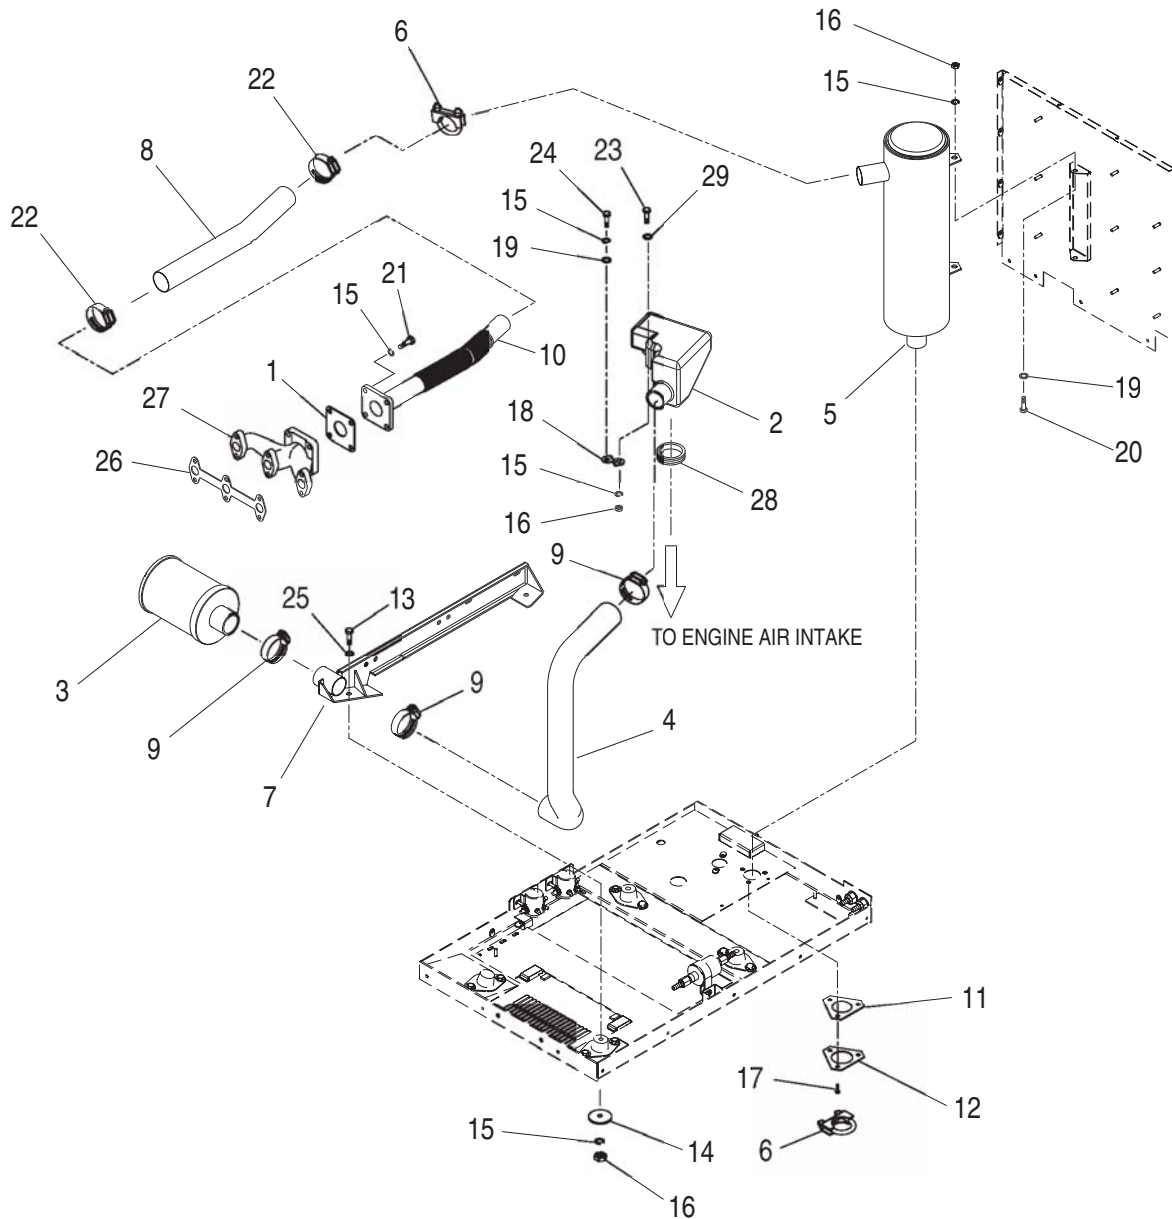

Appendix 4 – Exploded Views and Parts Lists
QUIETPACT™ 75D Recreational Vehicle Generator
Intake and Exhaust System – Drawing No. 0D2362-C

ITEM	PART NO.	QTY.	DESCRIPTION	ITEM	PART NO.	QTY.	DESCRIPTION
1	075674	1	EXHAUST GASKET	16	045771	5	NUT, HEX M8-1.25
2	0C4879	1	CHAMBER AIR INTAKE	17	058443	3	CRIMPTITE, 1/4"-20 X 5/8"
3	0C4880	1	AIR FILTER	18	0C5105	1	BRACKET, SUPPORT
4	0C5493	1	HOSE, AIR INLET	19	022145	4	WASHER, FLAT - M8
5	0C4727	1	MUFFLER WELDMENT	20	039253	2	HHCS M8-1.25 X 20
6	025145	2	U BOLT & SADDLE 1.25	21	043107	4	HHCS M8-1.25 X 25
7	0C7645	1	RAIL, ENGINE LH, WELDMENT	22	035586	2	HOSE CLAMP #20
8	0C5022	1	INSULATION, EXHAUST	23	042909	1	HHCS M8-1.25 X 30
9	035685	3	HOSE CLAMP #28	24	042907	1	HHCS M8-1.25 X 16
10	0C4878	1	OUTLET, EXHAUST FLEX	25	022145	2	FLATWASHER, 5/16"
11	0C6243	1	GASKET, EXHAUST OUTLET	26	0709390357	1	MANIFOLD GASKET
12	0C6244	1	PLATE, EXHAUST OUTLET	27	075673	1	HORIZONTAL EXHAUST MANIFOLD
13	051730	2	HHCS M8-1.25 X 60	28	0E3692	1	GROMMET 1-3/4" X 1/8" X 2"
14	071956	2	WASHER, VIBRATION ISOLATOR	29	0E4491	1	WASHER FLAT 0.336"ID X 0.876"OD
15	022129	10	WASHER, SPLIT LK -M8