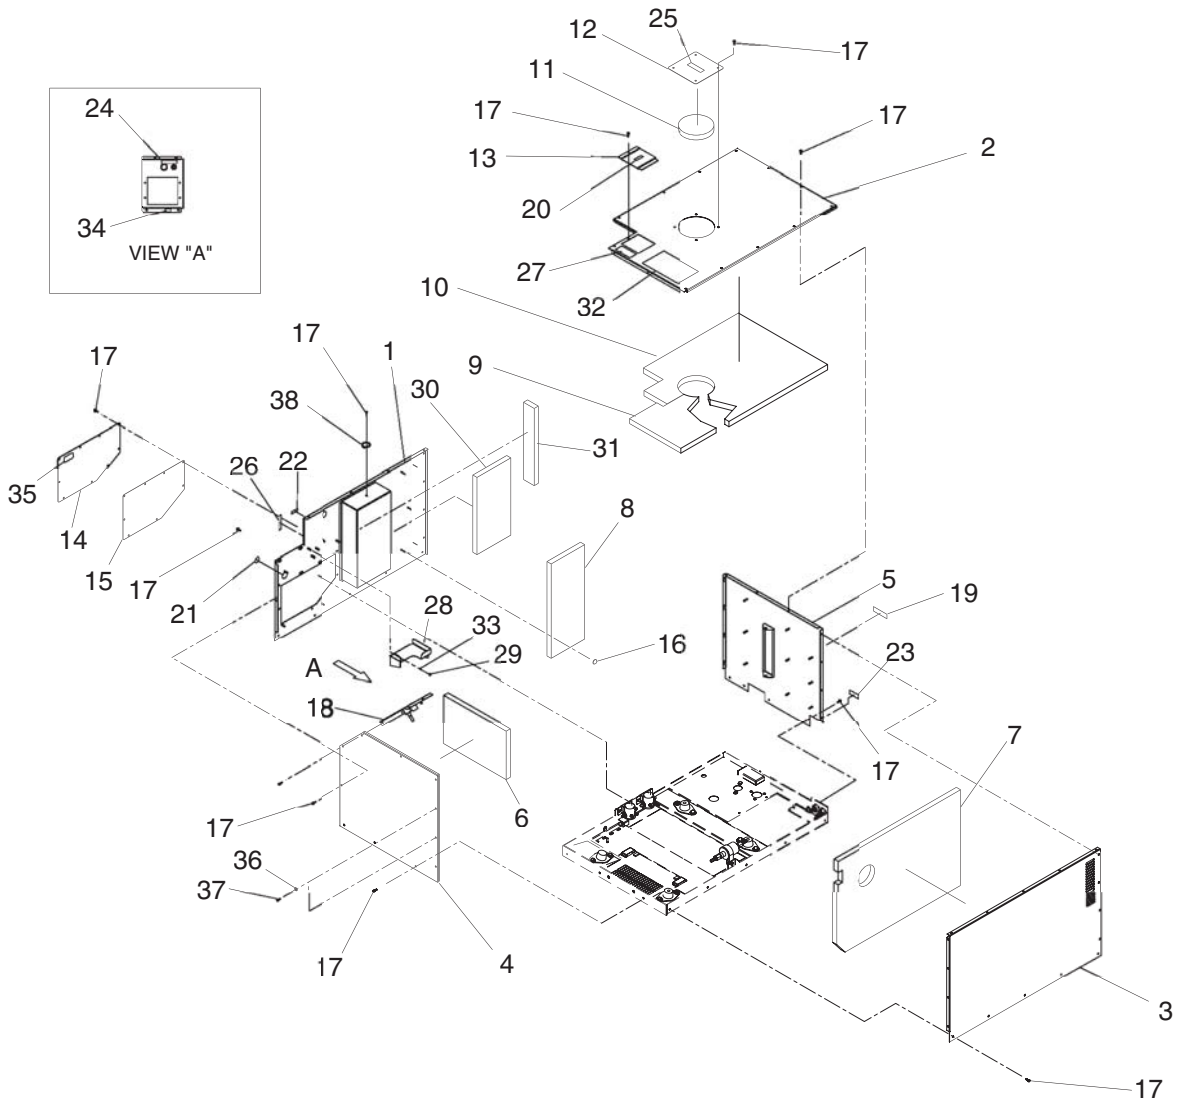

Appendix 4 – Exploded Views and Parts Lists

QUIETPACT™ 75D Recreational Vehicle Generator Enclosure – Drawing No. 0D2358-D

ITEM	PART NO.	QTY.	DESCRIPTION	ITEM	PART NO.	QTY.	DESCRIPTION
1	0D2315	1	Enclosure Panel RH	20	0C7024	1	Decal, Radiator Cap
2	0C4534	1	Enclosure Panel Top	21	0C7025	1	Decal, Remote
3	0C4532	1	Enclosure Panel LH	22	0C7026	1	Decal, Coolant
4	0C4535	1	Enclosure Panel Front	23	0C7027	1	Decal, Fuel Return/Supply
5	0C4536	1	Enclosure Rear Panel	24	0C7028	1	Decal, Oil Fill / Level
6	0C5525	1	Insulation, Front Panel	25	0C7029	1	Decal, Lifting Lug
7	0C5527	1	Insulation, LH Side Panel	26	0C7030	1	Decal, Max Hot / Min Coolant
8	0C5528	1	Insulation, RH Side Panel	27	0C2340	1	Decal, Warning Rv
9	0C5529	1	Insulation, Top Front Panel	28	0C6425	1	Support, Coolant Tank
10	0C5530	1	Insulation, Top Rear Panel	29	049813	3	Nut, Hex M6-1.0
11	0C5531	1	Insulation, Lifting Lug Cover	30	0C7047A	1	Foam, Air Duct Face
12	0C4986	1	Cover, Access Lift	31	0C7047B	1	Foam, Air Duct Side
13	0C4987	1	Cover, Radiator Fill	32	0D7804	1	Decal, Unit
14	0C5091	1	Cover, Access Electrical	33	022097	3	Washer, Split Lock 1/4" - M6
15	0C6362	1	Gasket, Electrical Access	34	098761	1	Decal, Engine Data
16	0D7176	33	Washer, Self Locking	35	042755	1	Decal, CSA Approval
17	0A7215	57	1/4" -20 x 5/8 W/Washer	36	0A2115	2	Washer Nylon 0.250"
18	0C5096	1	Frame Control Panel - Refer to Drawing C8005	37	0E4443	2	Screw SW 1/4"-20 X 3/8" Long
19	0C7023	1	Decal, Battery +/-	38	055934V	1	Clamp Vinyl 1.5" X 0.281"