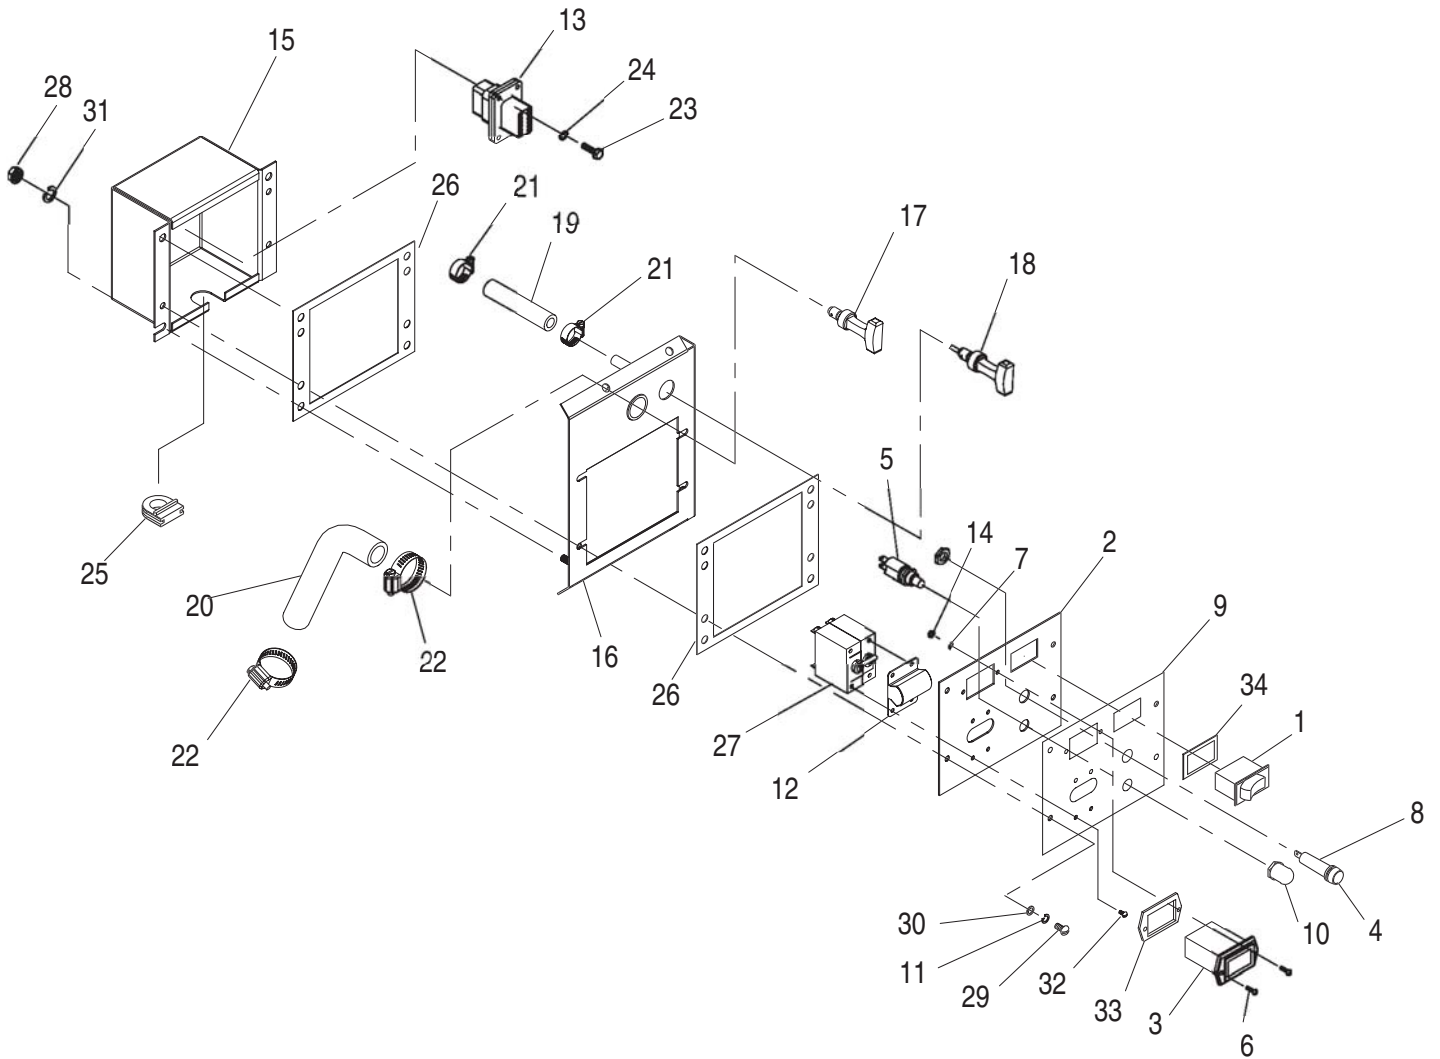

Appendix 4 – Exploded Views and Parts Lists
QUIETPACT™ 75D Recreational Vehicle Generator
Customer Controls Assembly – Drawing No. 0D2364-D

ITEM	PART NO.	QTY.	DESCRIPTION
1	080825	1	Start / Stop Switch
2	0C4540	1	Cover, Engine Control Box
3	0C1457	1	Hour Meter
4	081904	1	Fuse Holder, SFE-14
5	055920	1	Switch, Pushbutton SPST
6	043181	2	PPHMS M3-0.5 x 10
7	022159	2	Lockwasher M3
8	055927	1	Fuse, SFE-14
9	0C5127	1	Decal
10	0C7341	1	Boot / Nut / Preheat Switch
11	049226	4	Lockwasher, M5
12	0C7340	1	Boot, Circuit Breaker
13	0D2021A	1	Harness
14	051714	2	Hex Nut, M3
15	0C4476	1	Box, Engine Control
16	0C5096	1	Frame, Control Panel
17	0D4372	1	Plug, Oil Fill

ITEM	PART NO.	QTY.	DESCRIPTION
18	0C3971B	1	Dipstick Assembly
19	0C4883	1	Hose, Dipstick Tube
20	0C4884	1	Hose, Filler Tube
21	0C7649	2	Hose Clamp 7/8-3/8
22	057824	2	Hose Clamp Size #16
23	0C3992	4	M4-0.7 x 16 HHCS Taptite
24	022985	4	Washer, Flat #6
25	084135	1	Grommet
26	0C6440	2	Gasket, Engine Control Box
27	074969	1	Circuit Breaker, 35A, 2 Pole
28	049813	2	Nut, Hex M6-1.0
29	052749	4	PHMS M5-0.8 x 12
30	038150	4	Flatwasher, #8
31	022097	2	Washer, Split Lock 1/4" - M6
32	036900	4	Screw, PPHM #6-32 x 1/4"
33	0D9283	1	Gasket, Hourmeter
34	0D9391	1	Gasket, Switch