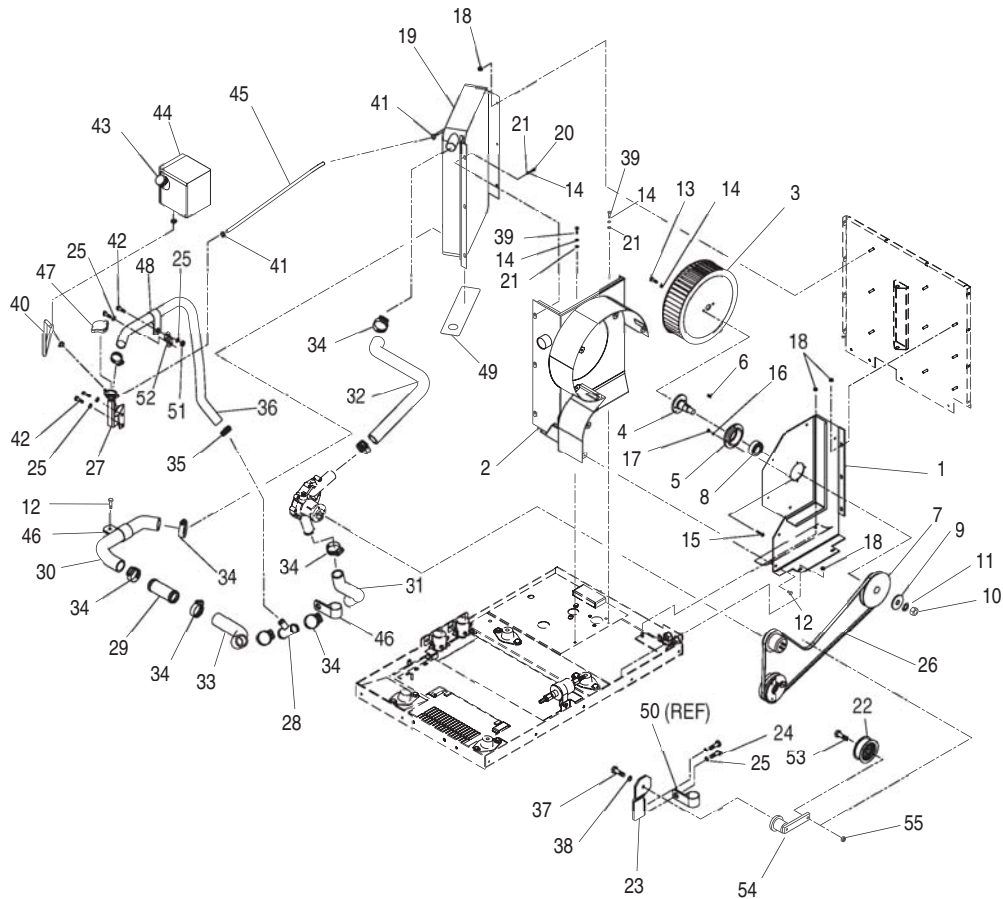

Appendix 4 – Exploded Views and Parts Lists

QUIETPACT™ 75D Recreational Vehicle Generator Cooling System – Drawing No. 0D2360-B

ITEM	PART NO.	QTY.	DESCRIPTION	ITEM	PART NO.	QTY.	DESCRIPTION
1	0C4551	1	Cover Plate, Scroll Weldment	29	0C7384	1	Coupling, Hose
2	0C4550	1	Housing, Fan Scroll Weldment	30	0C5543	1	Hose, Radiator Lower
3	0C4552	1	Fan, Squirrel Cage	31	0C4460	1	Hose, Water Pump Lower
4	0C4554	1	Shaft, Fan	32	0C4845	1	Hose, Top
5	0C4555	1	Carrier, Bearing	33	0C5544	1	Hose, Lower Intermediate
6	0C4557	1	Key, Square 3/16" x 3/16" x 1/2"	34	086133A	8	Hose Clamp Hi Trq 1-3/4" Max
7	0C4556	1	Pulley, Fan 4-7/8"	35	035473	2	Hose Clamp #12
8	0C4553	1	Bearing 2 Row Ball	36	050968	720mm	Hose, 3/4" SAE-20R3
9	049869	1	Fender Washer M16	37	042911	1	M10-1.5 x 30mm HHCS
10	081810	1	Nut, Hex M16.0 -1.5mm	38	046526	1	M10 Lockwasher
11	070265	1	LockWasher M16.0	39	047411	2	HHCS M6-1.00 x 16mm
12	058443	7	Crimptite, 1/4"-20 x 5/8"	40	0C7997	270mm	Hose, 5/16" SAE-20R4
13	043146	2	HHCS M6-1.00 x 10mm	41	0C7649	4	Hose Clamp 7/8" 3/8"
14	022097	7	Washer, Split Lk 1/4" - M6	42	042907	4	HHCS M8-1.25 x 16mm
15	049815	4	HHCS M5-0.8 x 16mm	43	0C5605	1	Cap, Coolant Fill
16	22152	4	Washer, Split Lk #10	44	0C6976	1	Tank, Coolant Overflow
17	051716	4	Hex Nut M5	45	0C7997	510mm	Hose 5/16" SAE-20R4
18	052857	12	Nut Top Lock Flange M6-1.0	46	55934K	2	Clamp, Vinyl Coated 1-5/8"
19	0C4312	1	Radiator 1.0L RV	47	0C4976	1	Cap, Radiator Pressure
20	043116	3	HHCS M6-1.00 x 12mm	49	0C7040	1	Gasket, Radiator Base
21	022473	5	Washer 1/4"-M6	51	045771	1	Nut, Hex M8-1.25
22	0C8645	1	Pulley, 3" Flat Flanged	52	0C5105	1	Bracket, Support
23	0C8507	1	Bracket, Rotary Tensioner	53	024426	1	1/2"-13 x 1-3/4" HHCS
24	039253	2	HHCS M8-1.25 x 20mm	54	0C8643	1	Tensioner, SE-18-3"
25	022129	6	Washer, Split Lk -M8	55	048705	1	1/2"-13 Flange Nut
26	0C6549A	1	61" Green Belt				
27	0C5108	1	Filler Neck Assembly, Radiator Remote				
28	0C6236	1	Hose Tee				

mm = Millimeters